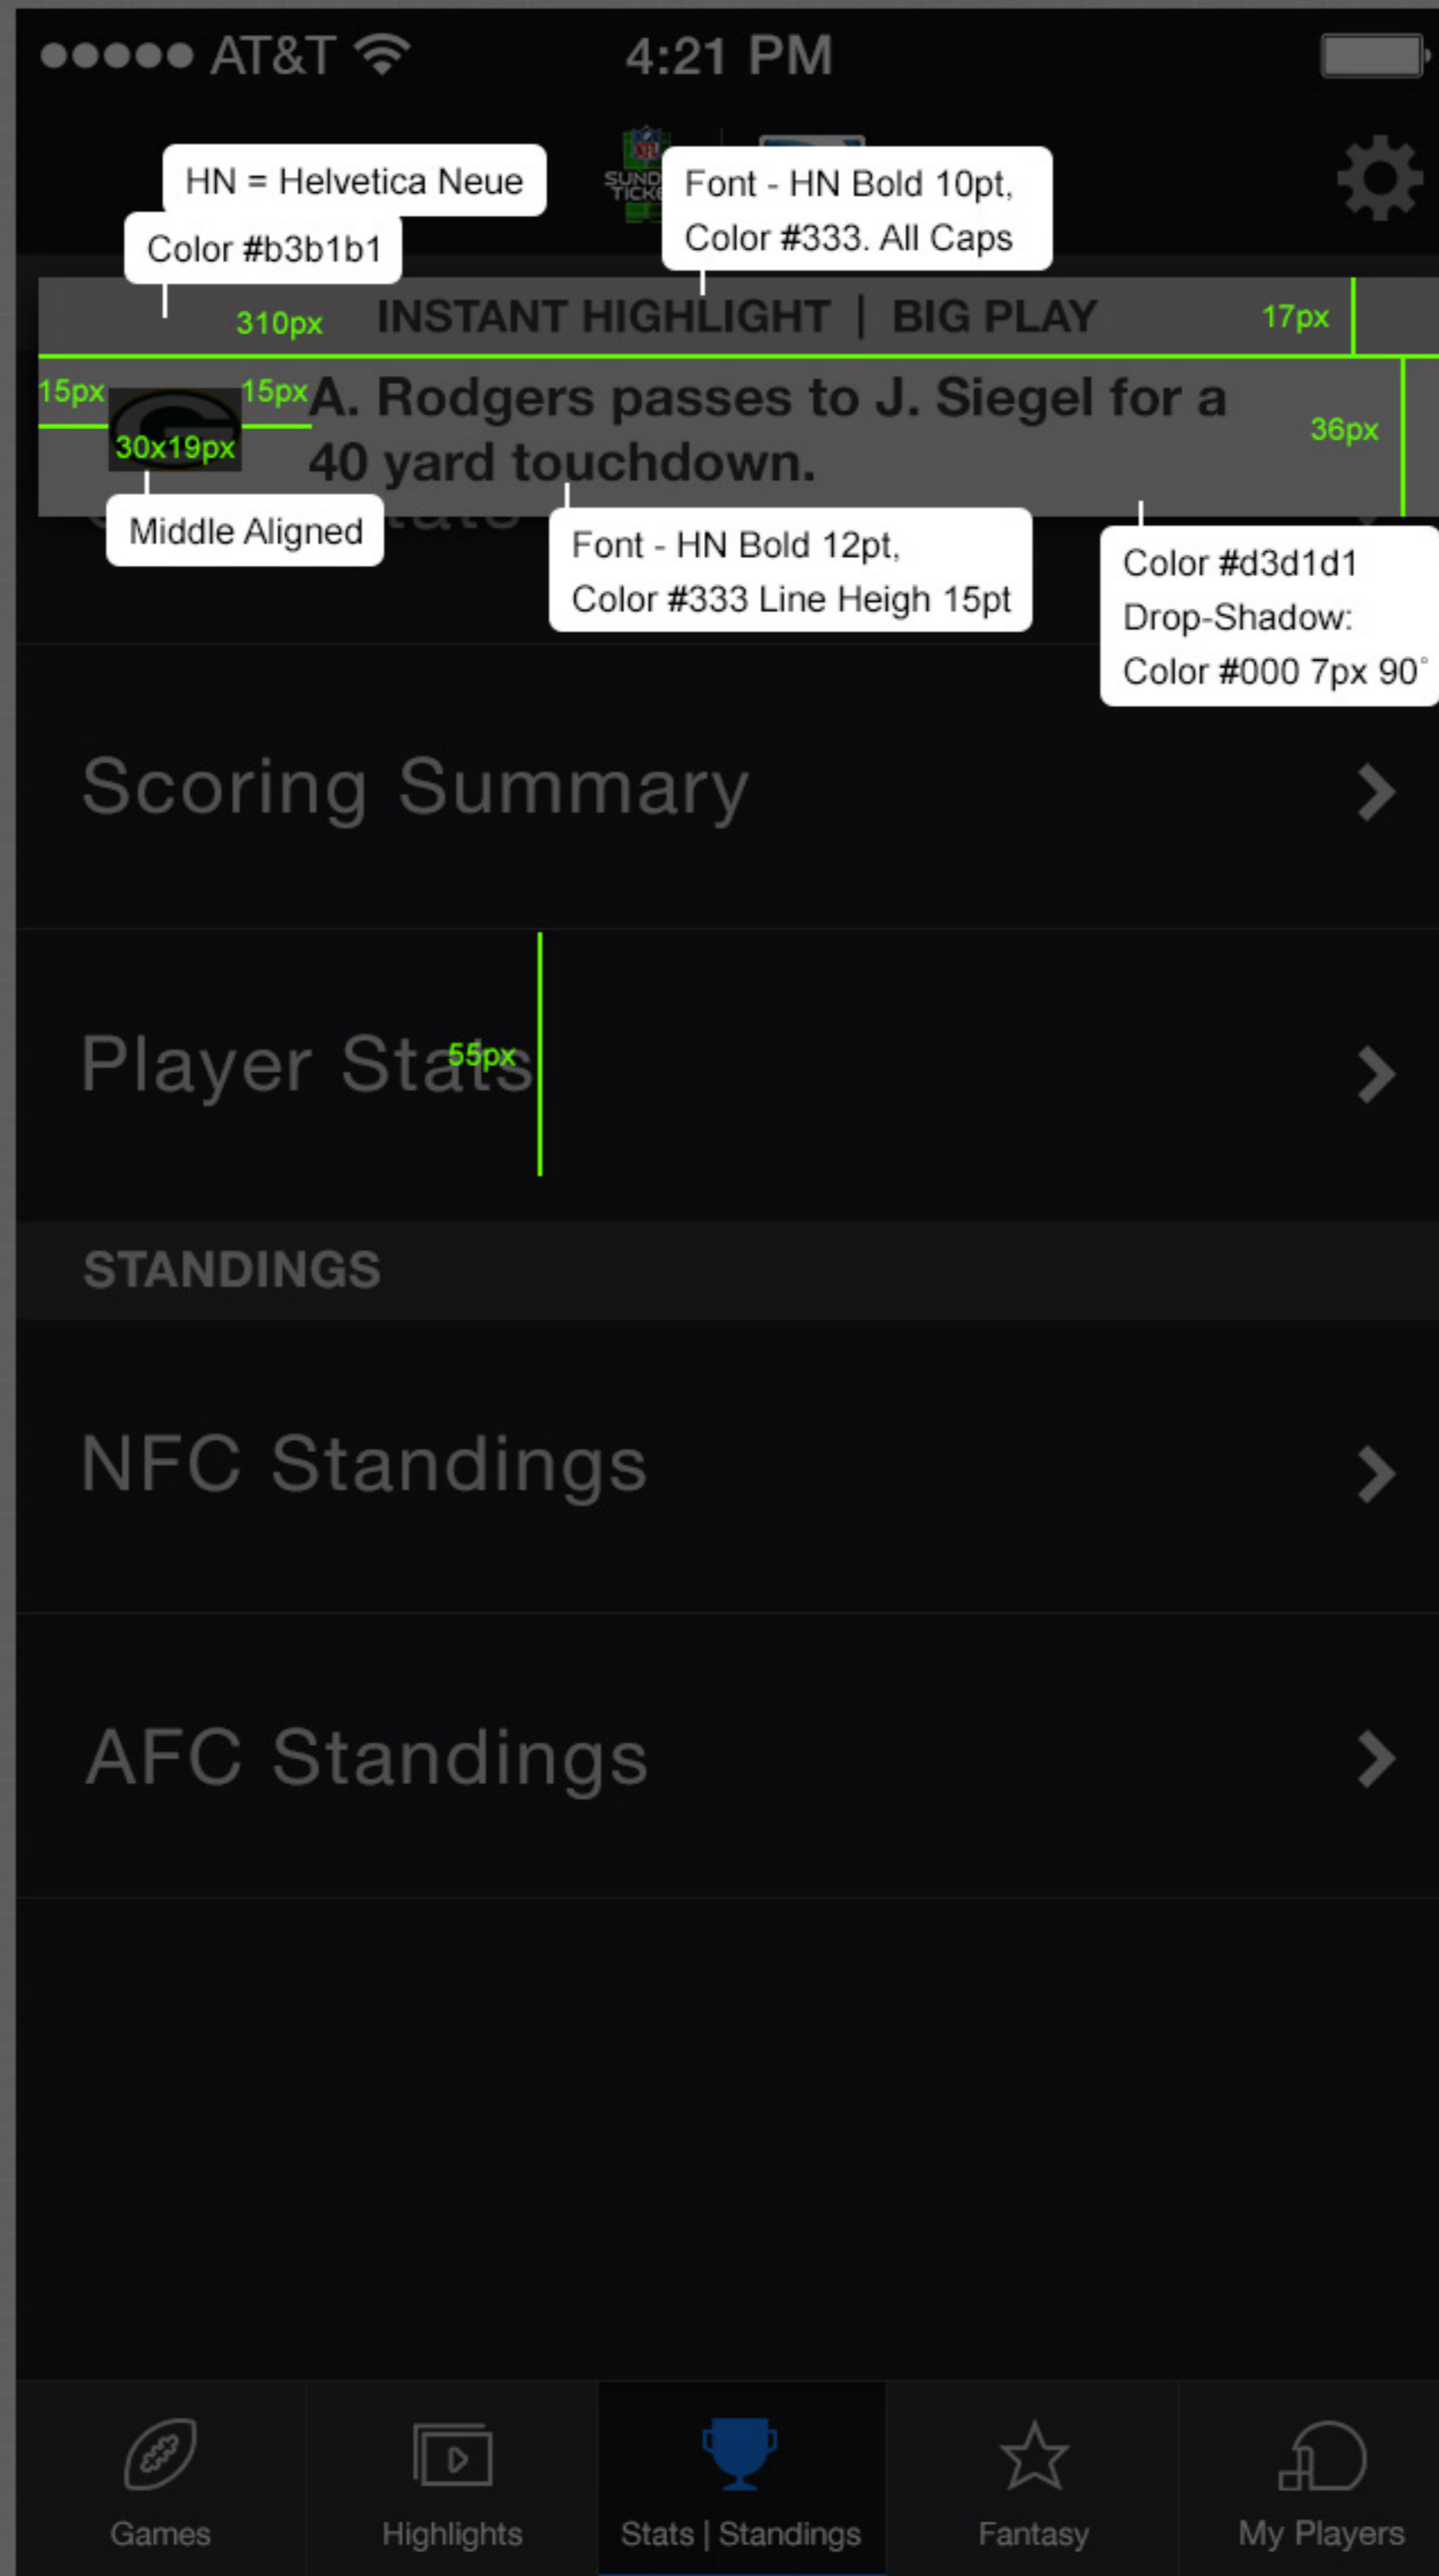

Notes / Revision History