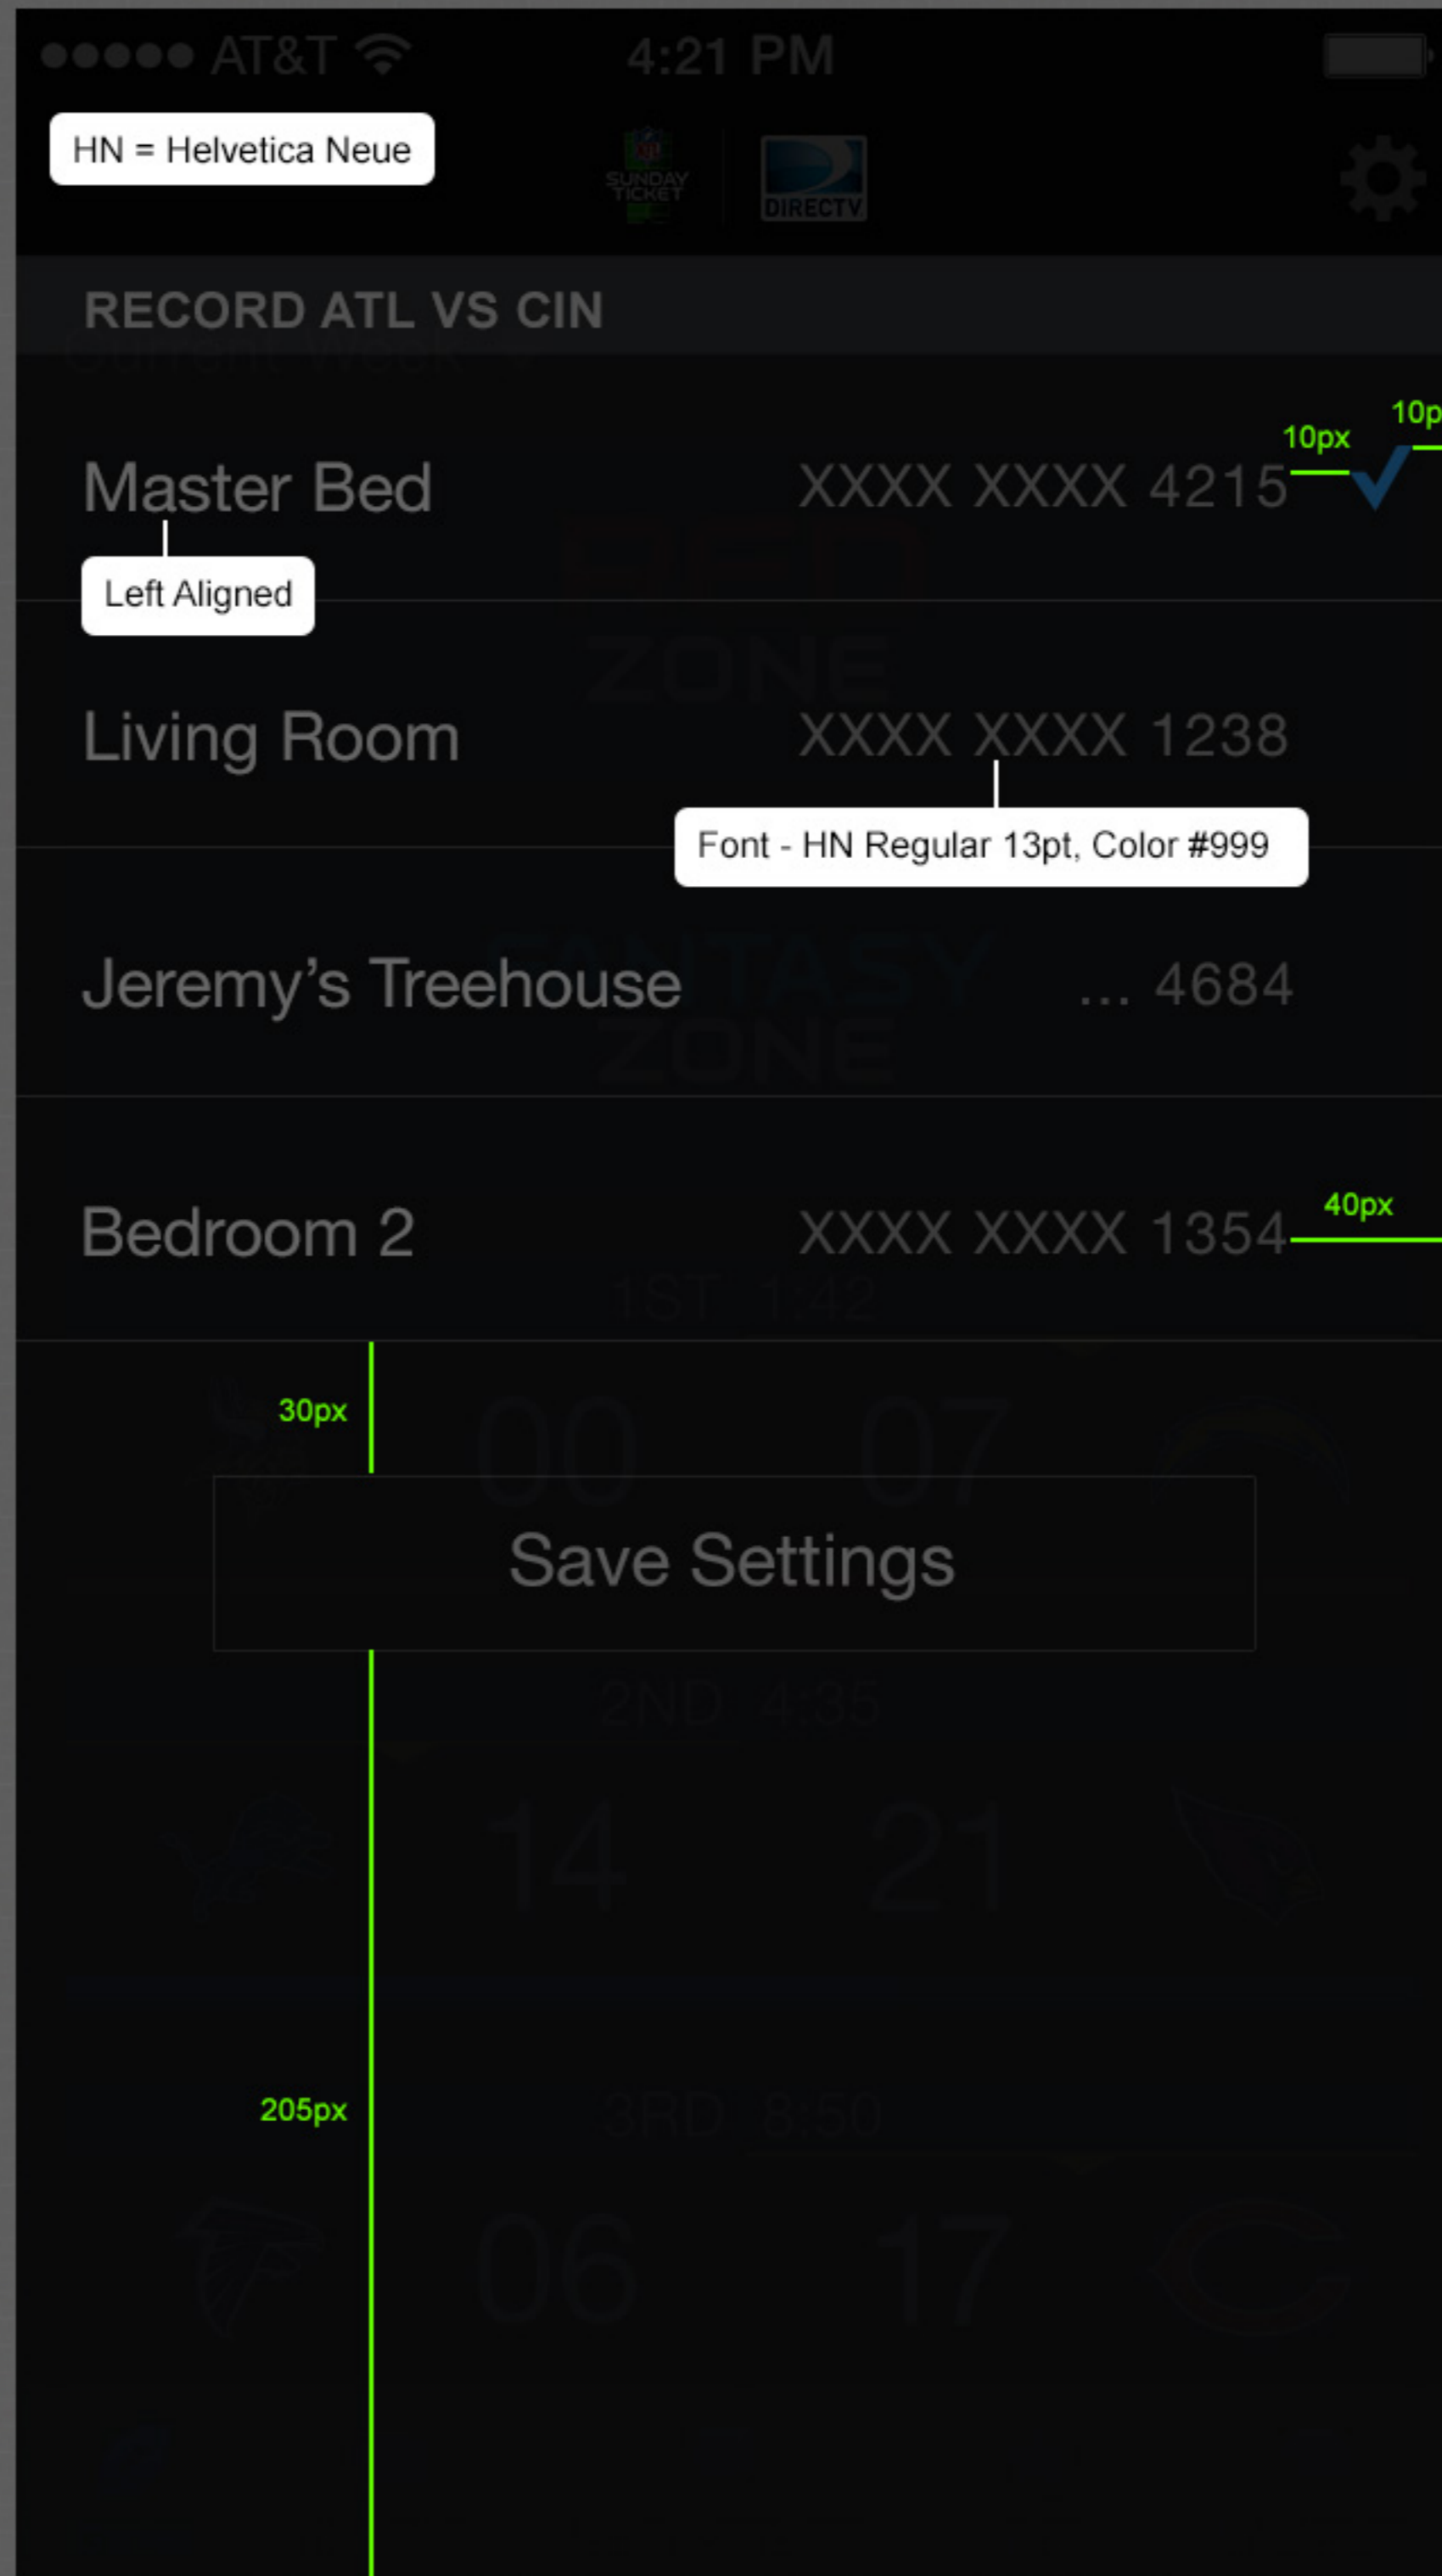

Notes / Revision History