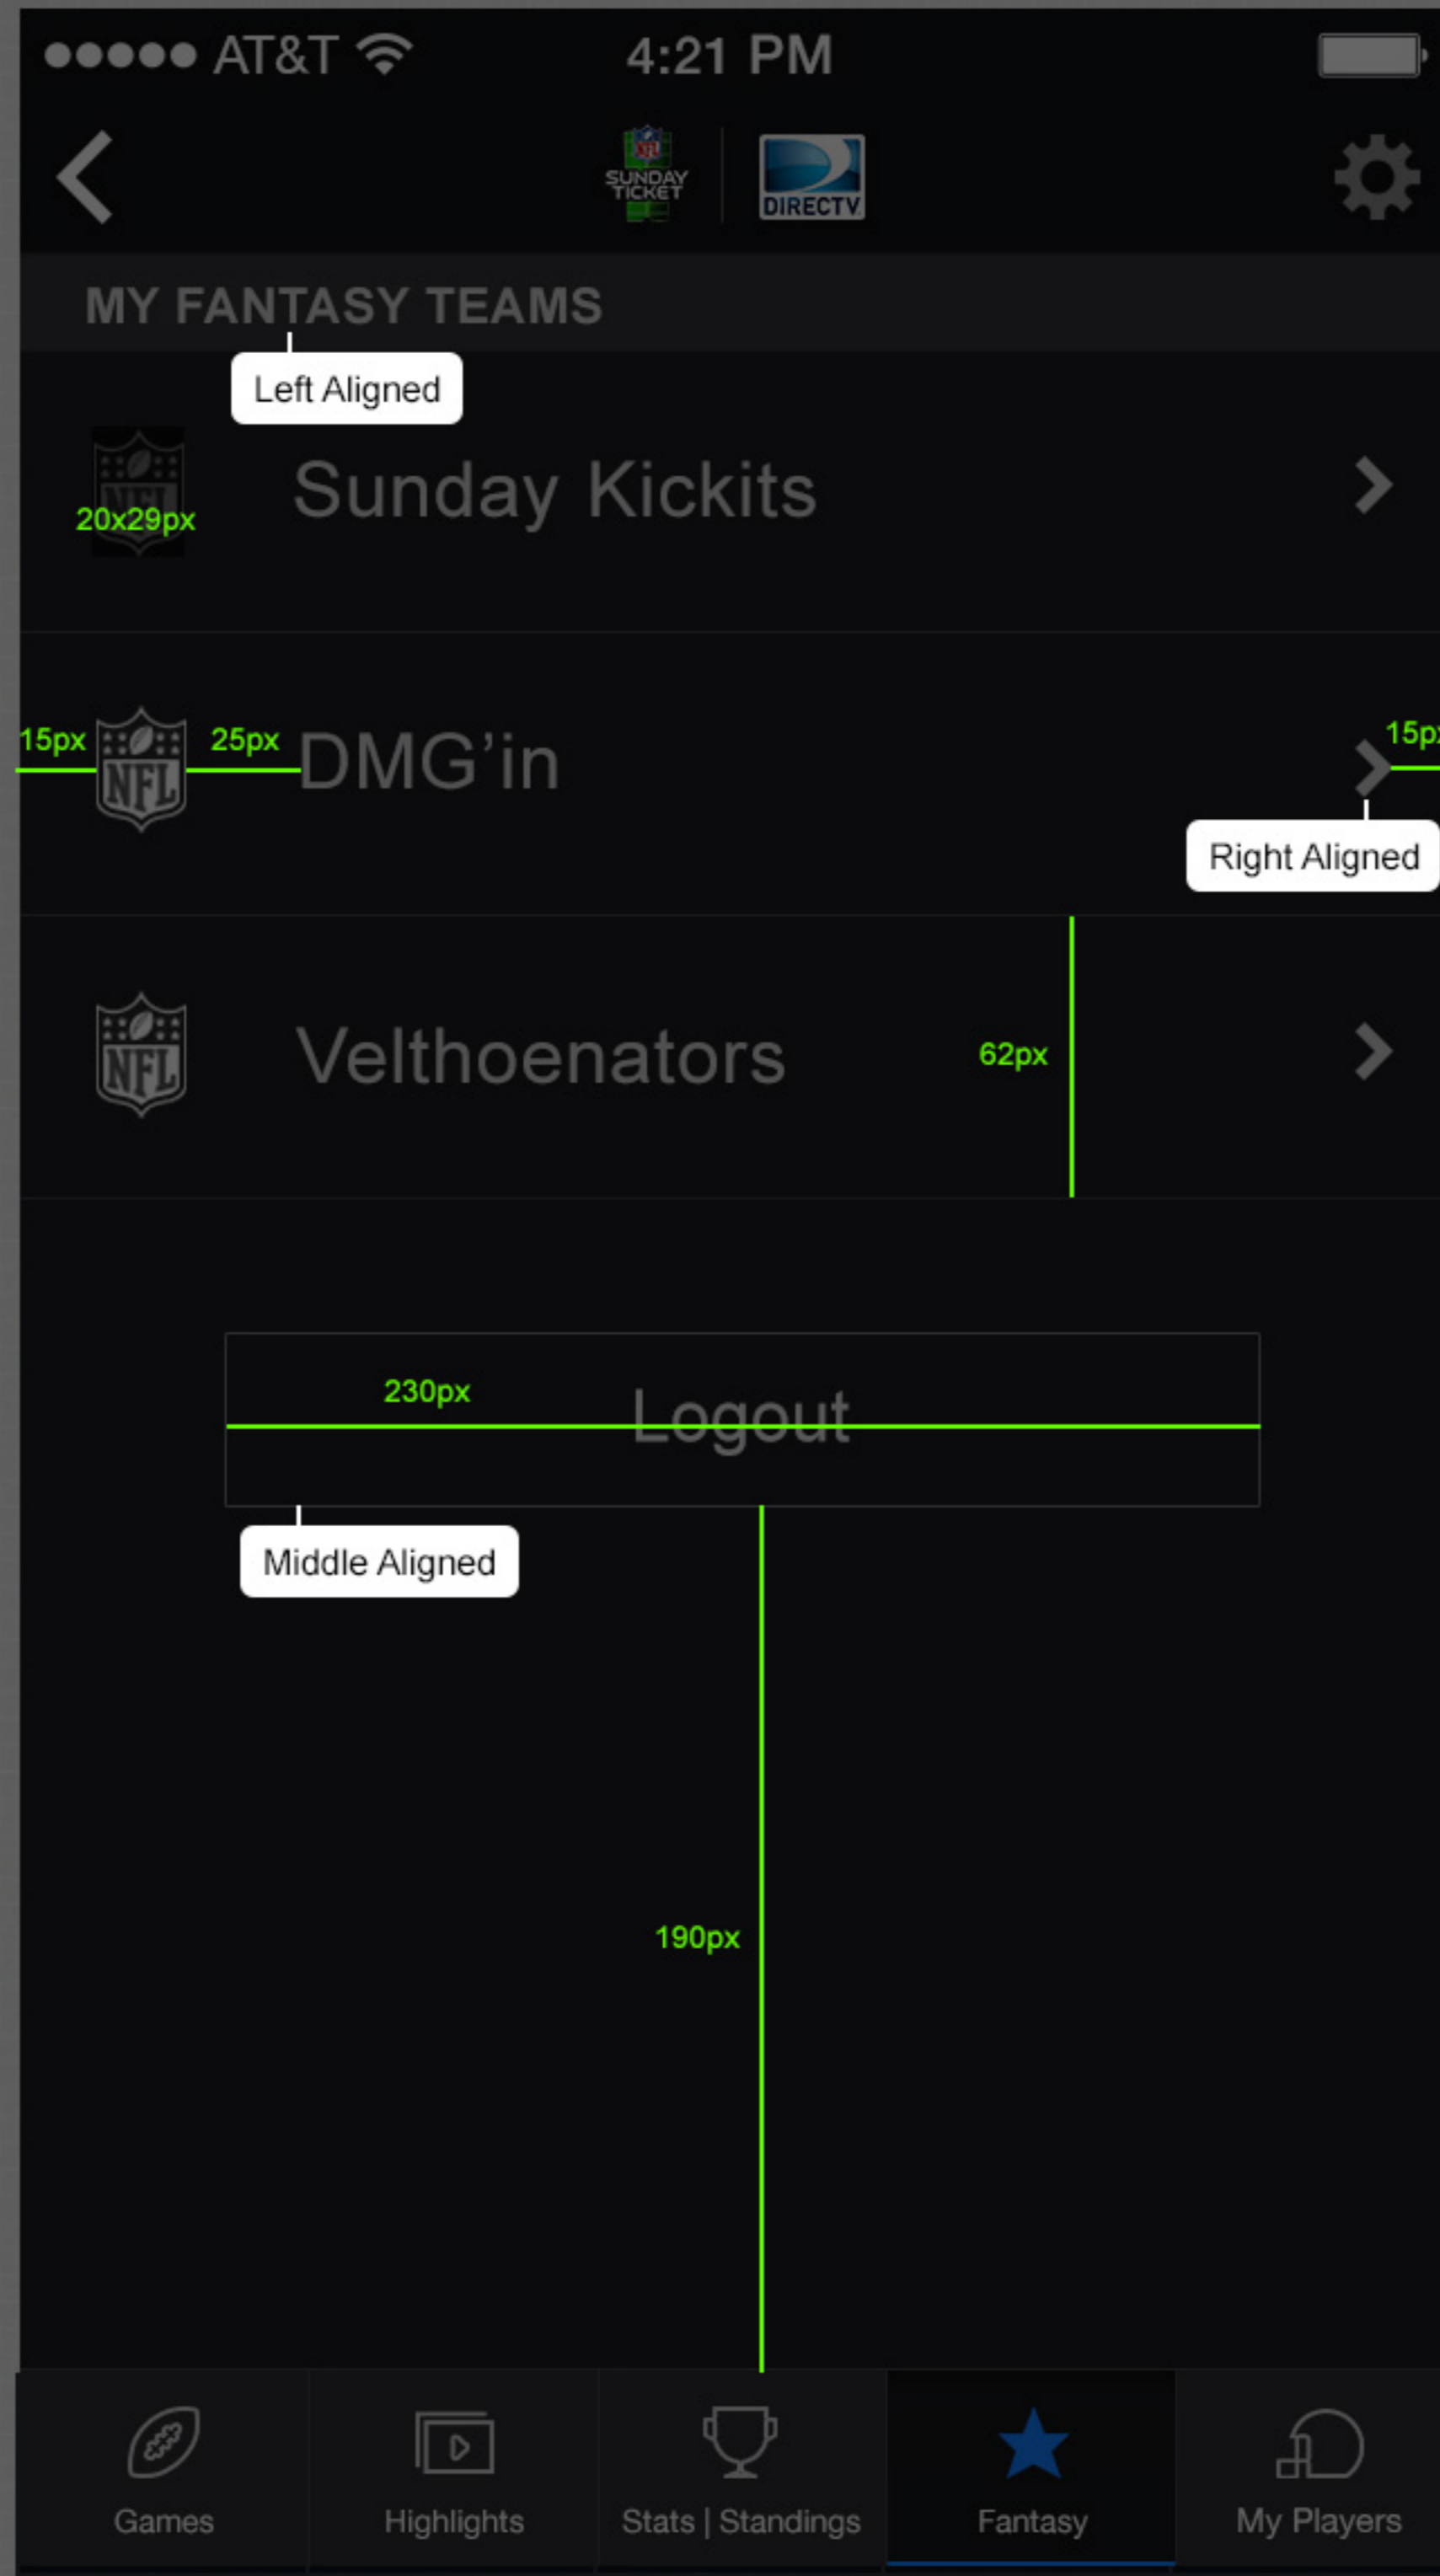

H Rule: 640 px x 1 px
 Color #404043

88px
 128px
 (all buttons)

V Rule: 1 px x 88 px
 Color #404043

Font - HN Regular 14pt,
 Color #fff Opacity 100%
 HAlign=Center

Notes / Revision History

Notes / Revision History

Notes / Revision History

The screenshot displays the 'SUNDAY KICKITS' section of an iPhone app. At the top, there's a status bar with AT&T, signal strength, 4:21 PM, and battery level. Below that is a navigation bar with a back arrow, 'HN = Helvetica Neue', and logos for 'SUNDAY KICKITS' and 'DIRECTV'. A settings gear is on the right.

The main content area is divided into several rows of player statistics:

- Beaver Guerreros** (6-7-0) vs **Play Action** (6-7-0). Scores: 100.66 vs 101.92.
- 2 IN PLAY 3** (60px) and **10 YET TO PLAY 3** (Font - HN Regular 13pt, Color #ccc).
- B. Roethlisberger** (QB - PIT, W 24 - 14, 20.47) vs **A. Rodgers** (QB - GB, L 12 - 30, 19.23).
- A. Peterson** (RB - MIN, W 24 - 14, 12.42) vs **R. Rice** (RB - BAL, L 12 - 30, -2.05).
- C. Johnson** (WR - ET, W 24 - 14, 6.75) vs **A. Green** (WR - CIN, L 12 - 30, 15.33).
- B. Smith** (QB - PIT, W 24 - 14, 6.75) vs **C. Johnson** (QB - GB, L 12 - 30, 15.33).
- J. Abrams** (TE - SD, W 24 - 14, 6.75) vs **M. Murphy** (TE - CIN, L 12 - 30, 15.33).

At the bottom is a navigation bar with icons for Games, Highlights, Stats | Standings, Fantasy (selected), and My Players.

Notes / Revision History

Notes / Revision History

Notes / Revision History

Notes / Revision History