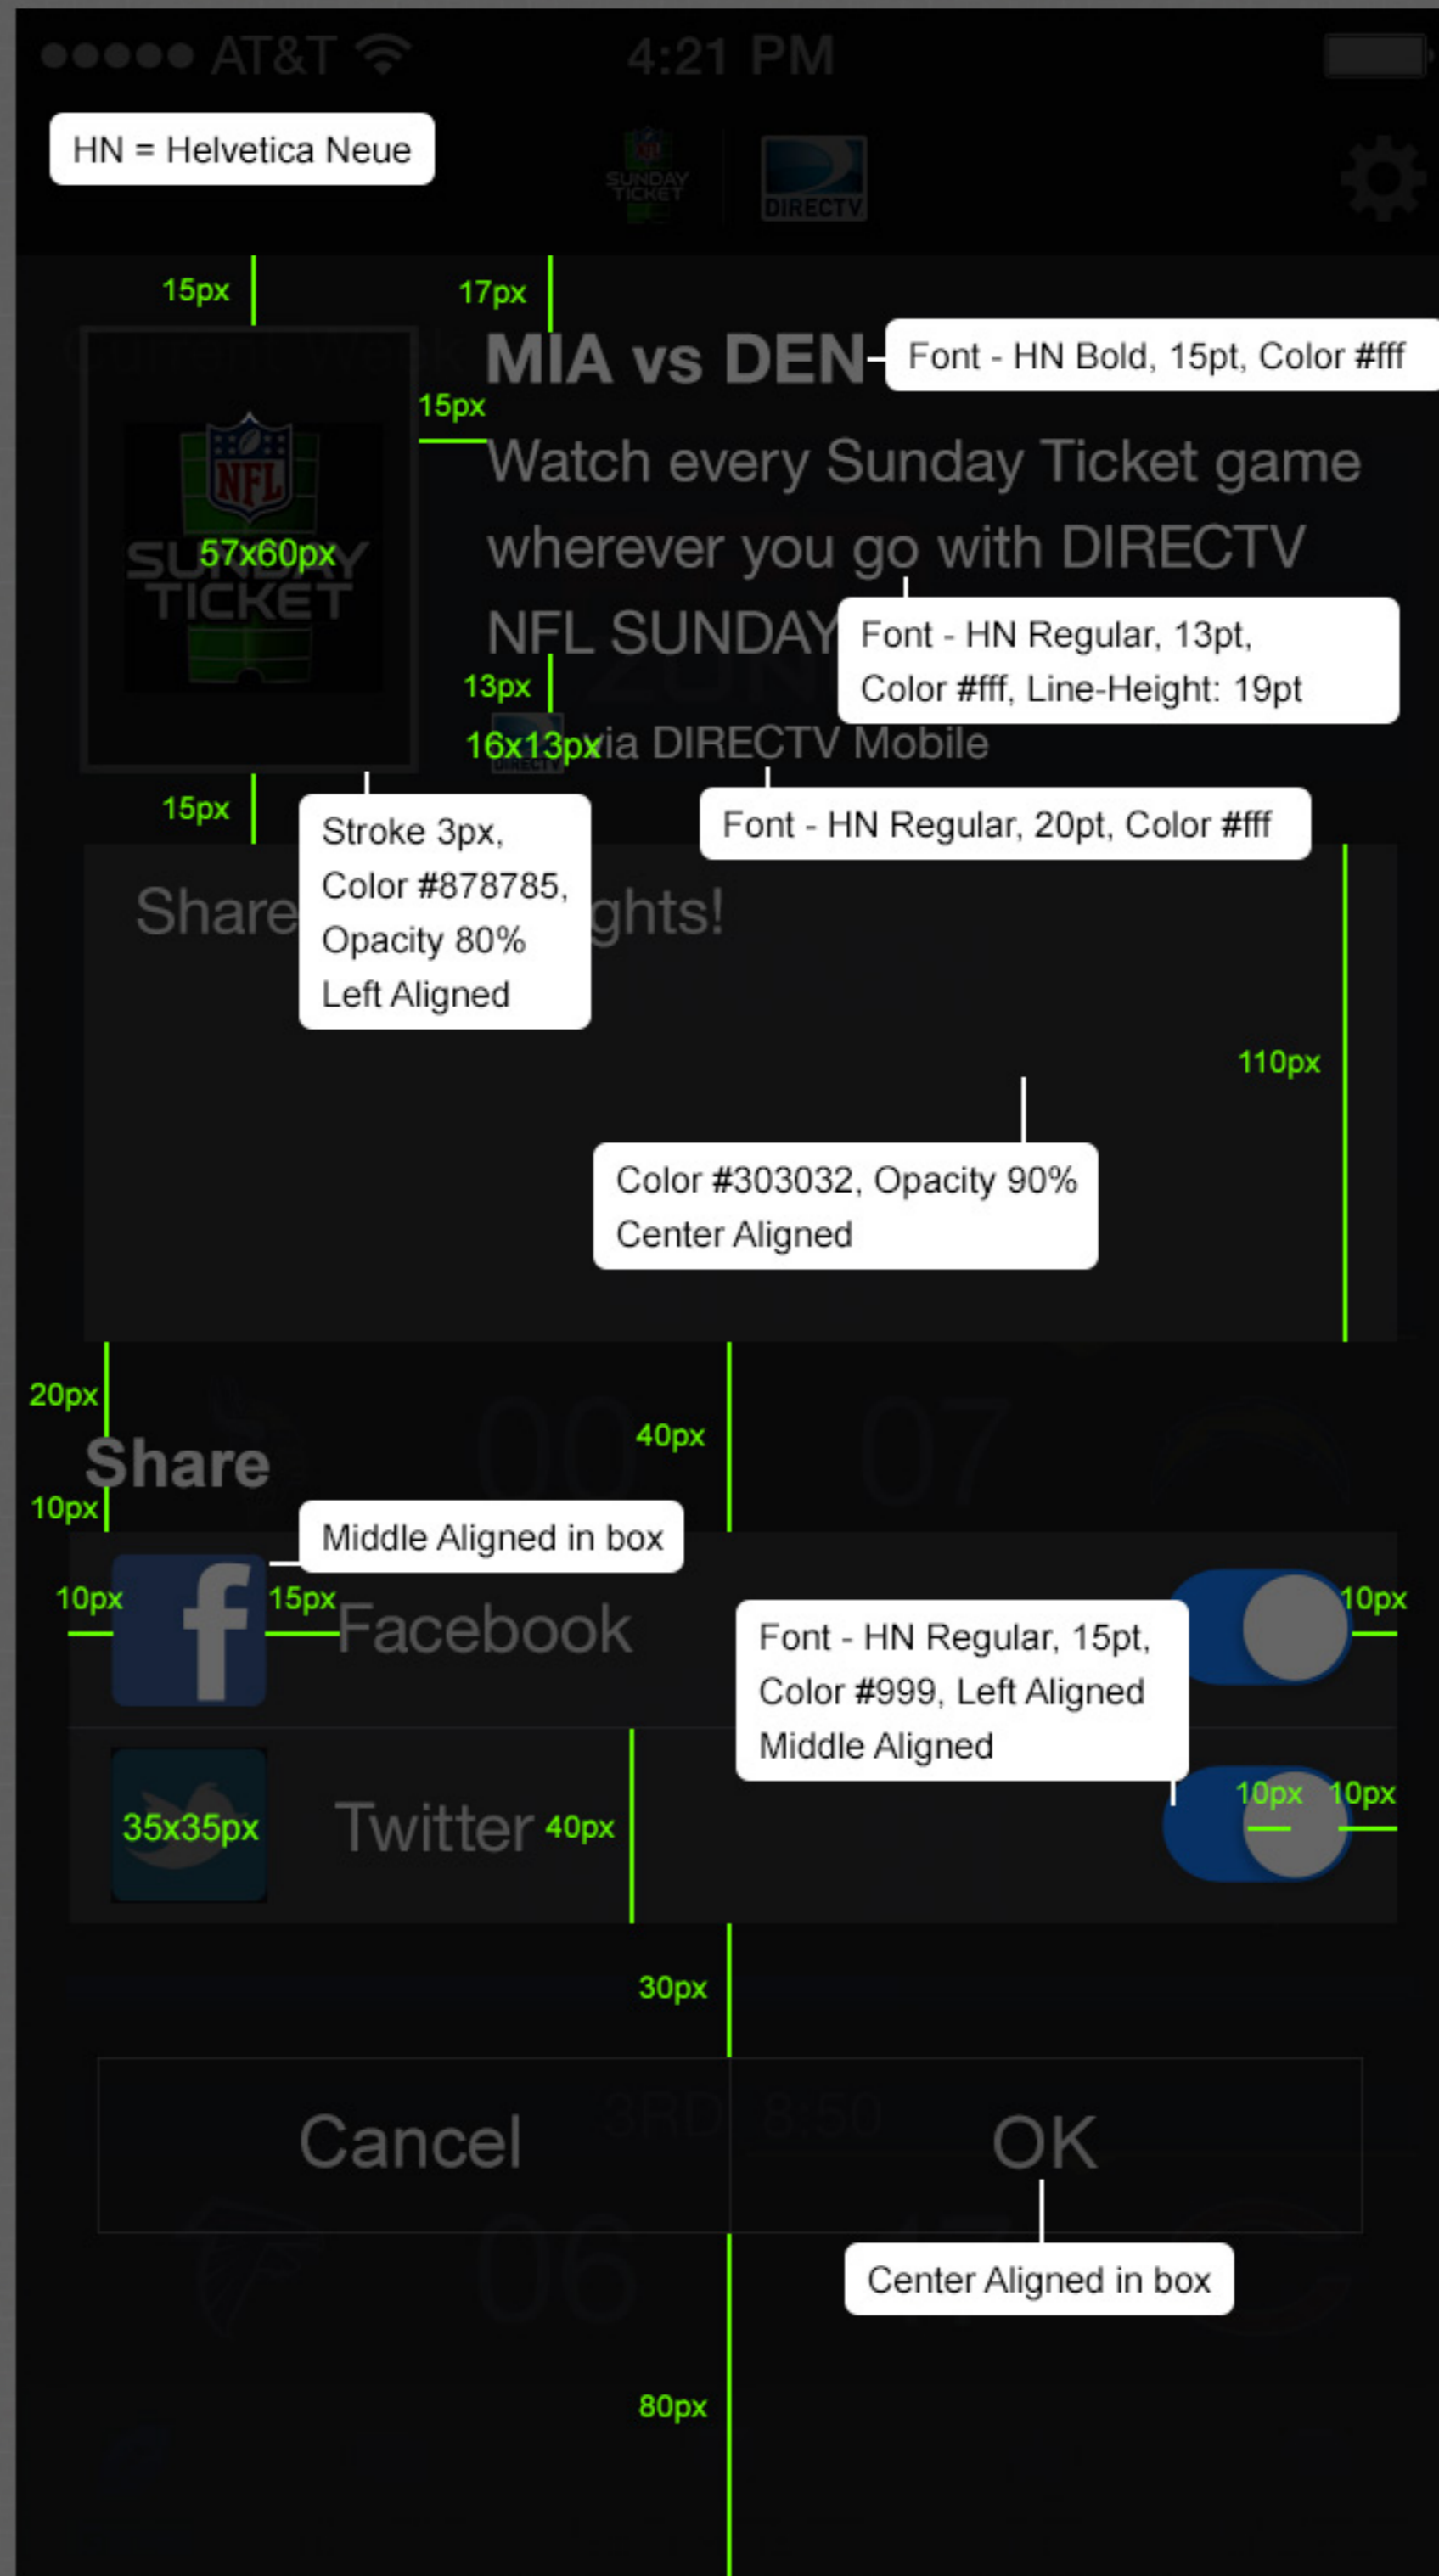

Notes / Revision History