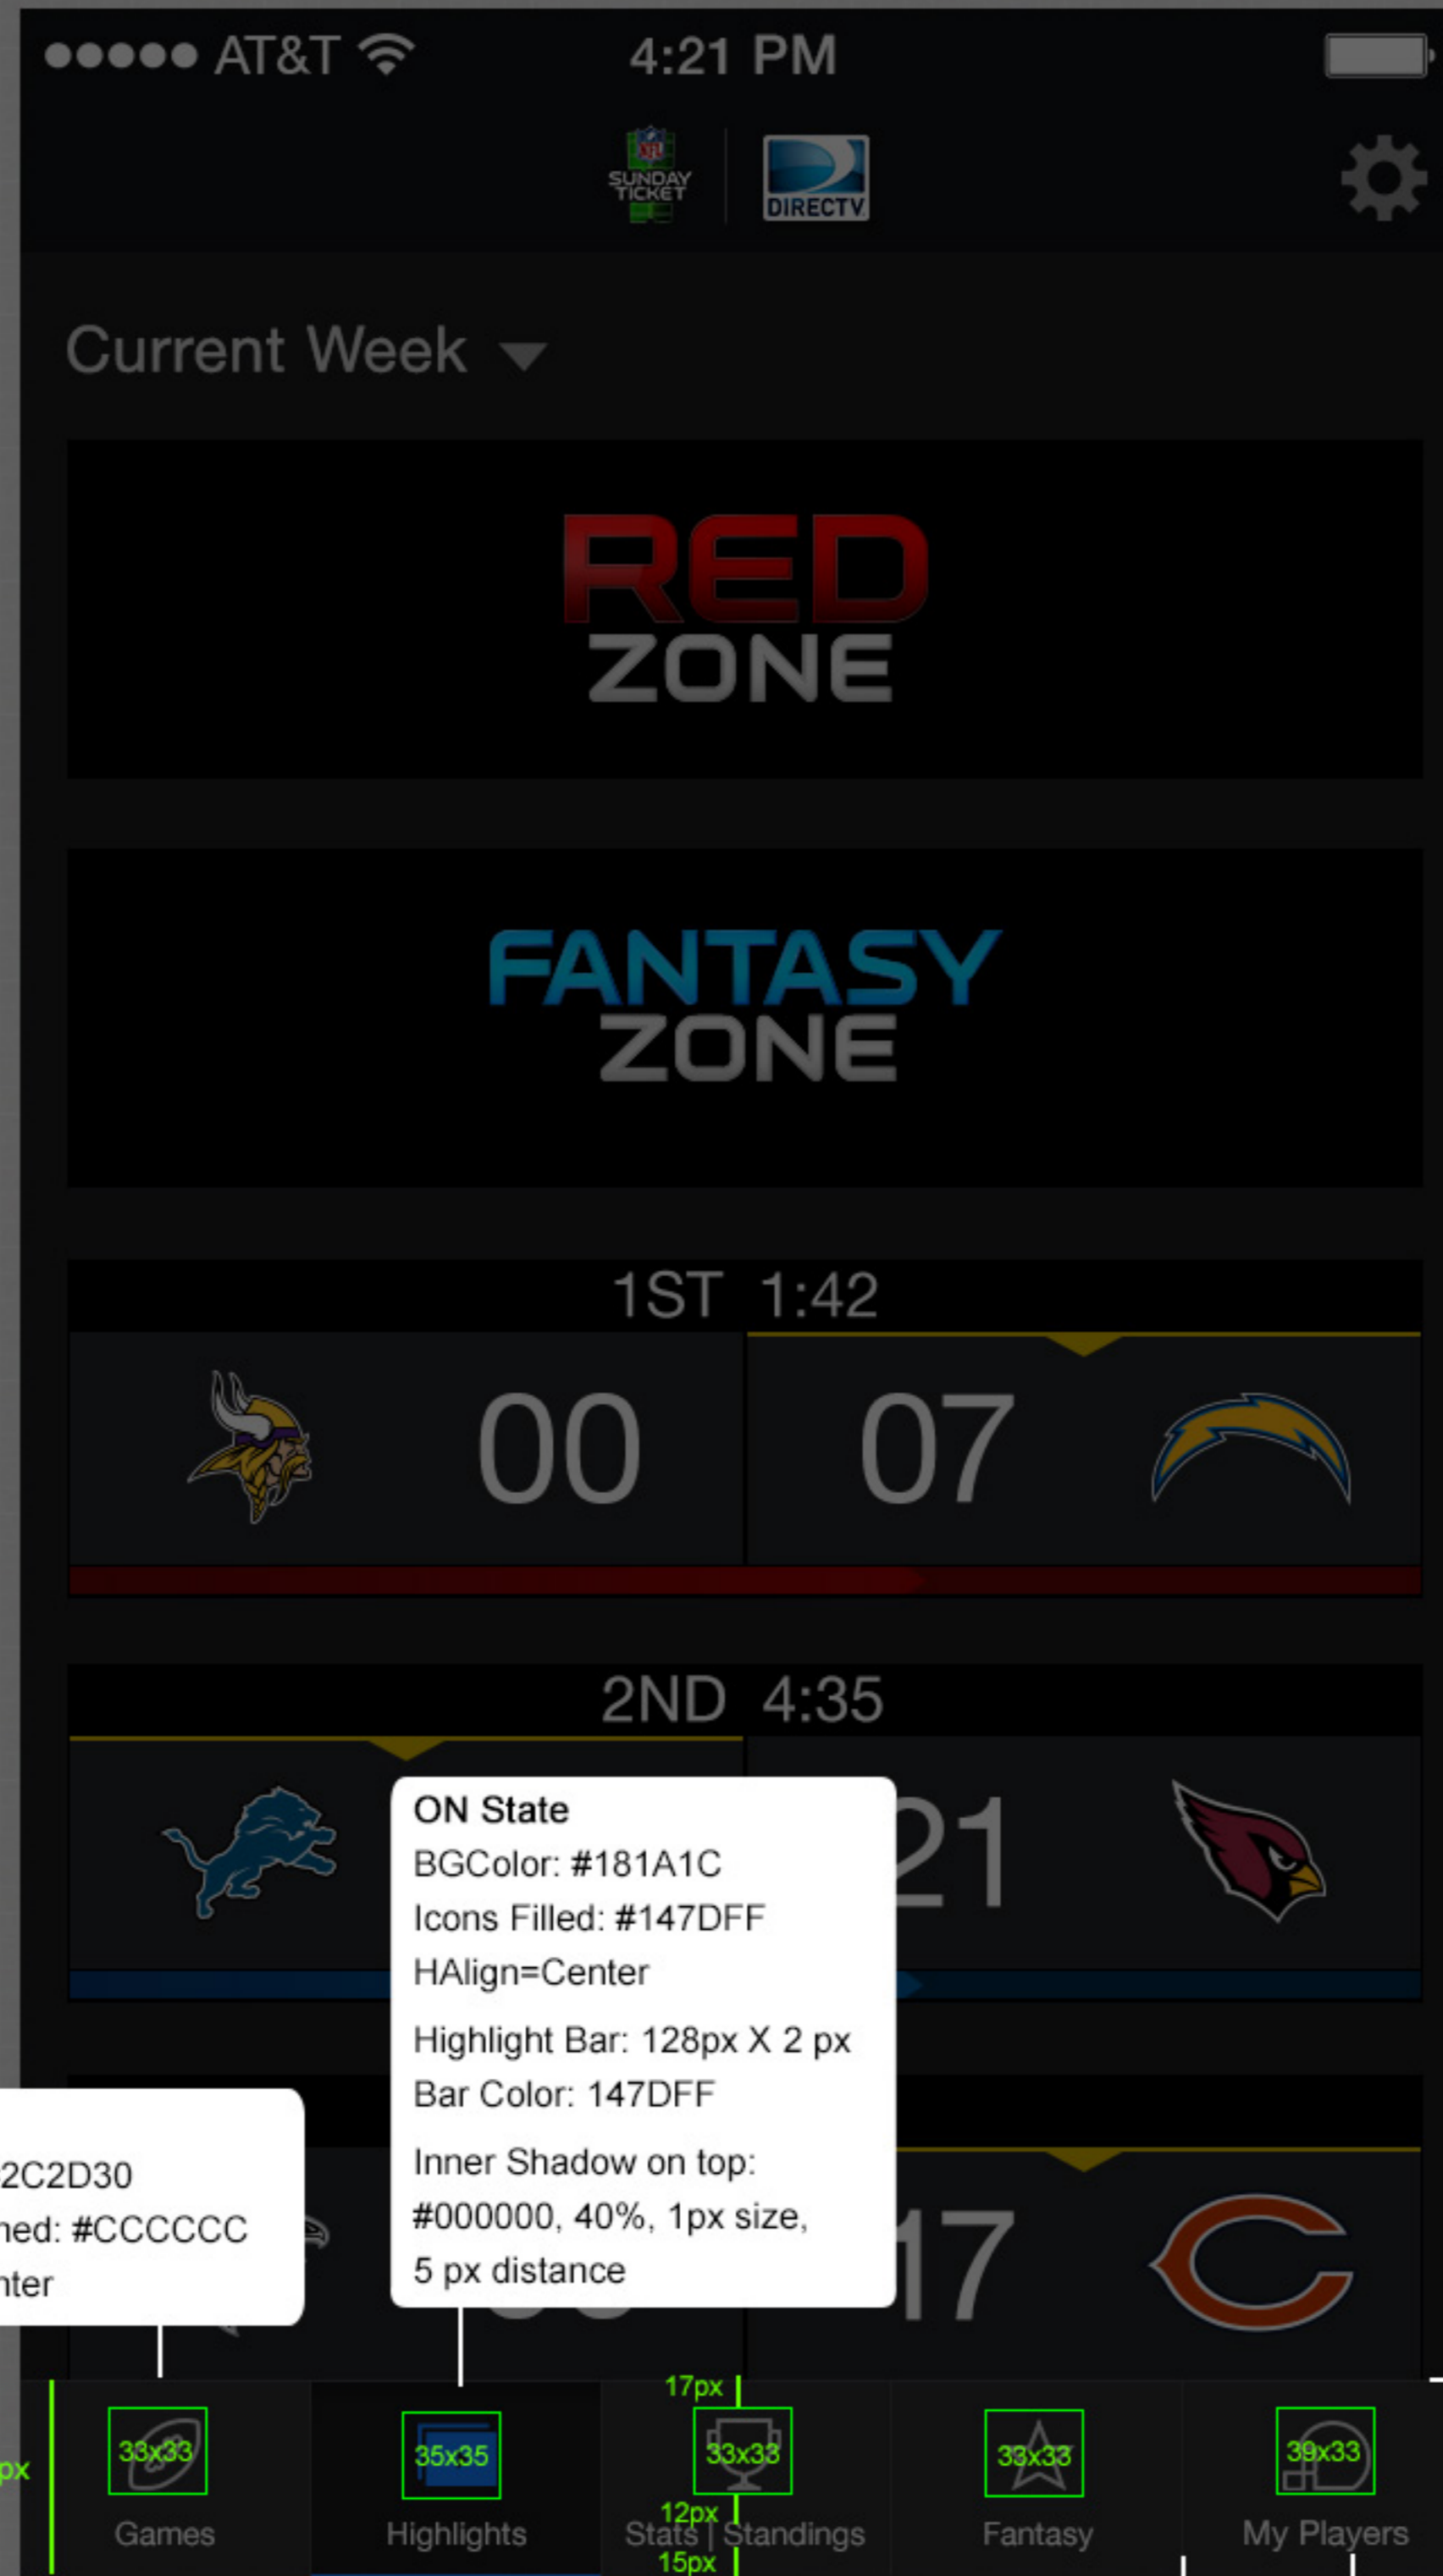

Notes / Revision History

Notes / Revision History

Notes / Revision History

Notes / Revision History

OFF State
 BGColor: #2C2D30
 Icons Outlined: #CCCCCC
 Halign=Center

ON State
 BGColor: #181A1C
 Icons Filled: #147DFF
 HAlign=Center
 Highlight Bar: 128px X 2 px
 Bar Color: 147DFF
 Inner Shadow on top:
 #000000, 40%, 1px size,
 5 px distance

H Rule: 640 px x 1 px
 Color #404043

88px
 128px
 (all buttons)

V Rule: 1 px x 88 px
 Color #404043

Font - HN Regular 14pt,
 Color #fff Opacity 100%
 HAlign=Center

Notes / Revision History

Notes / Revision History