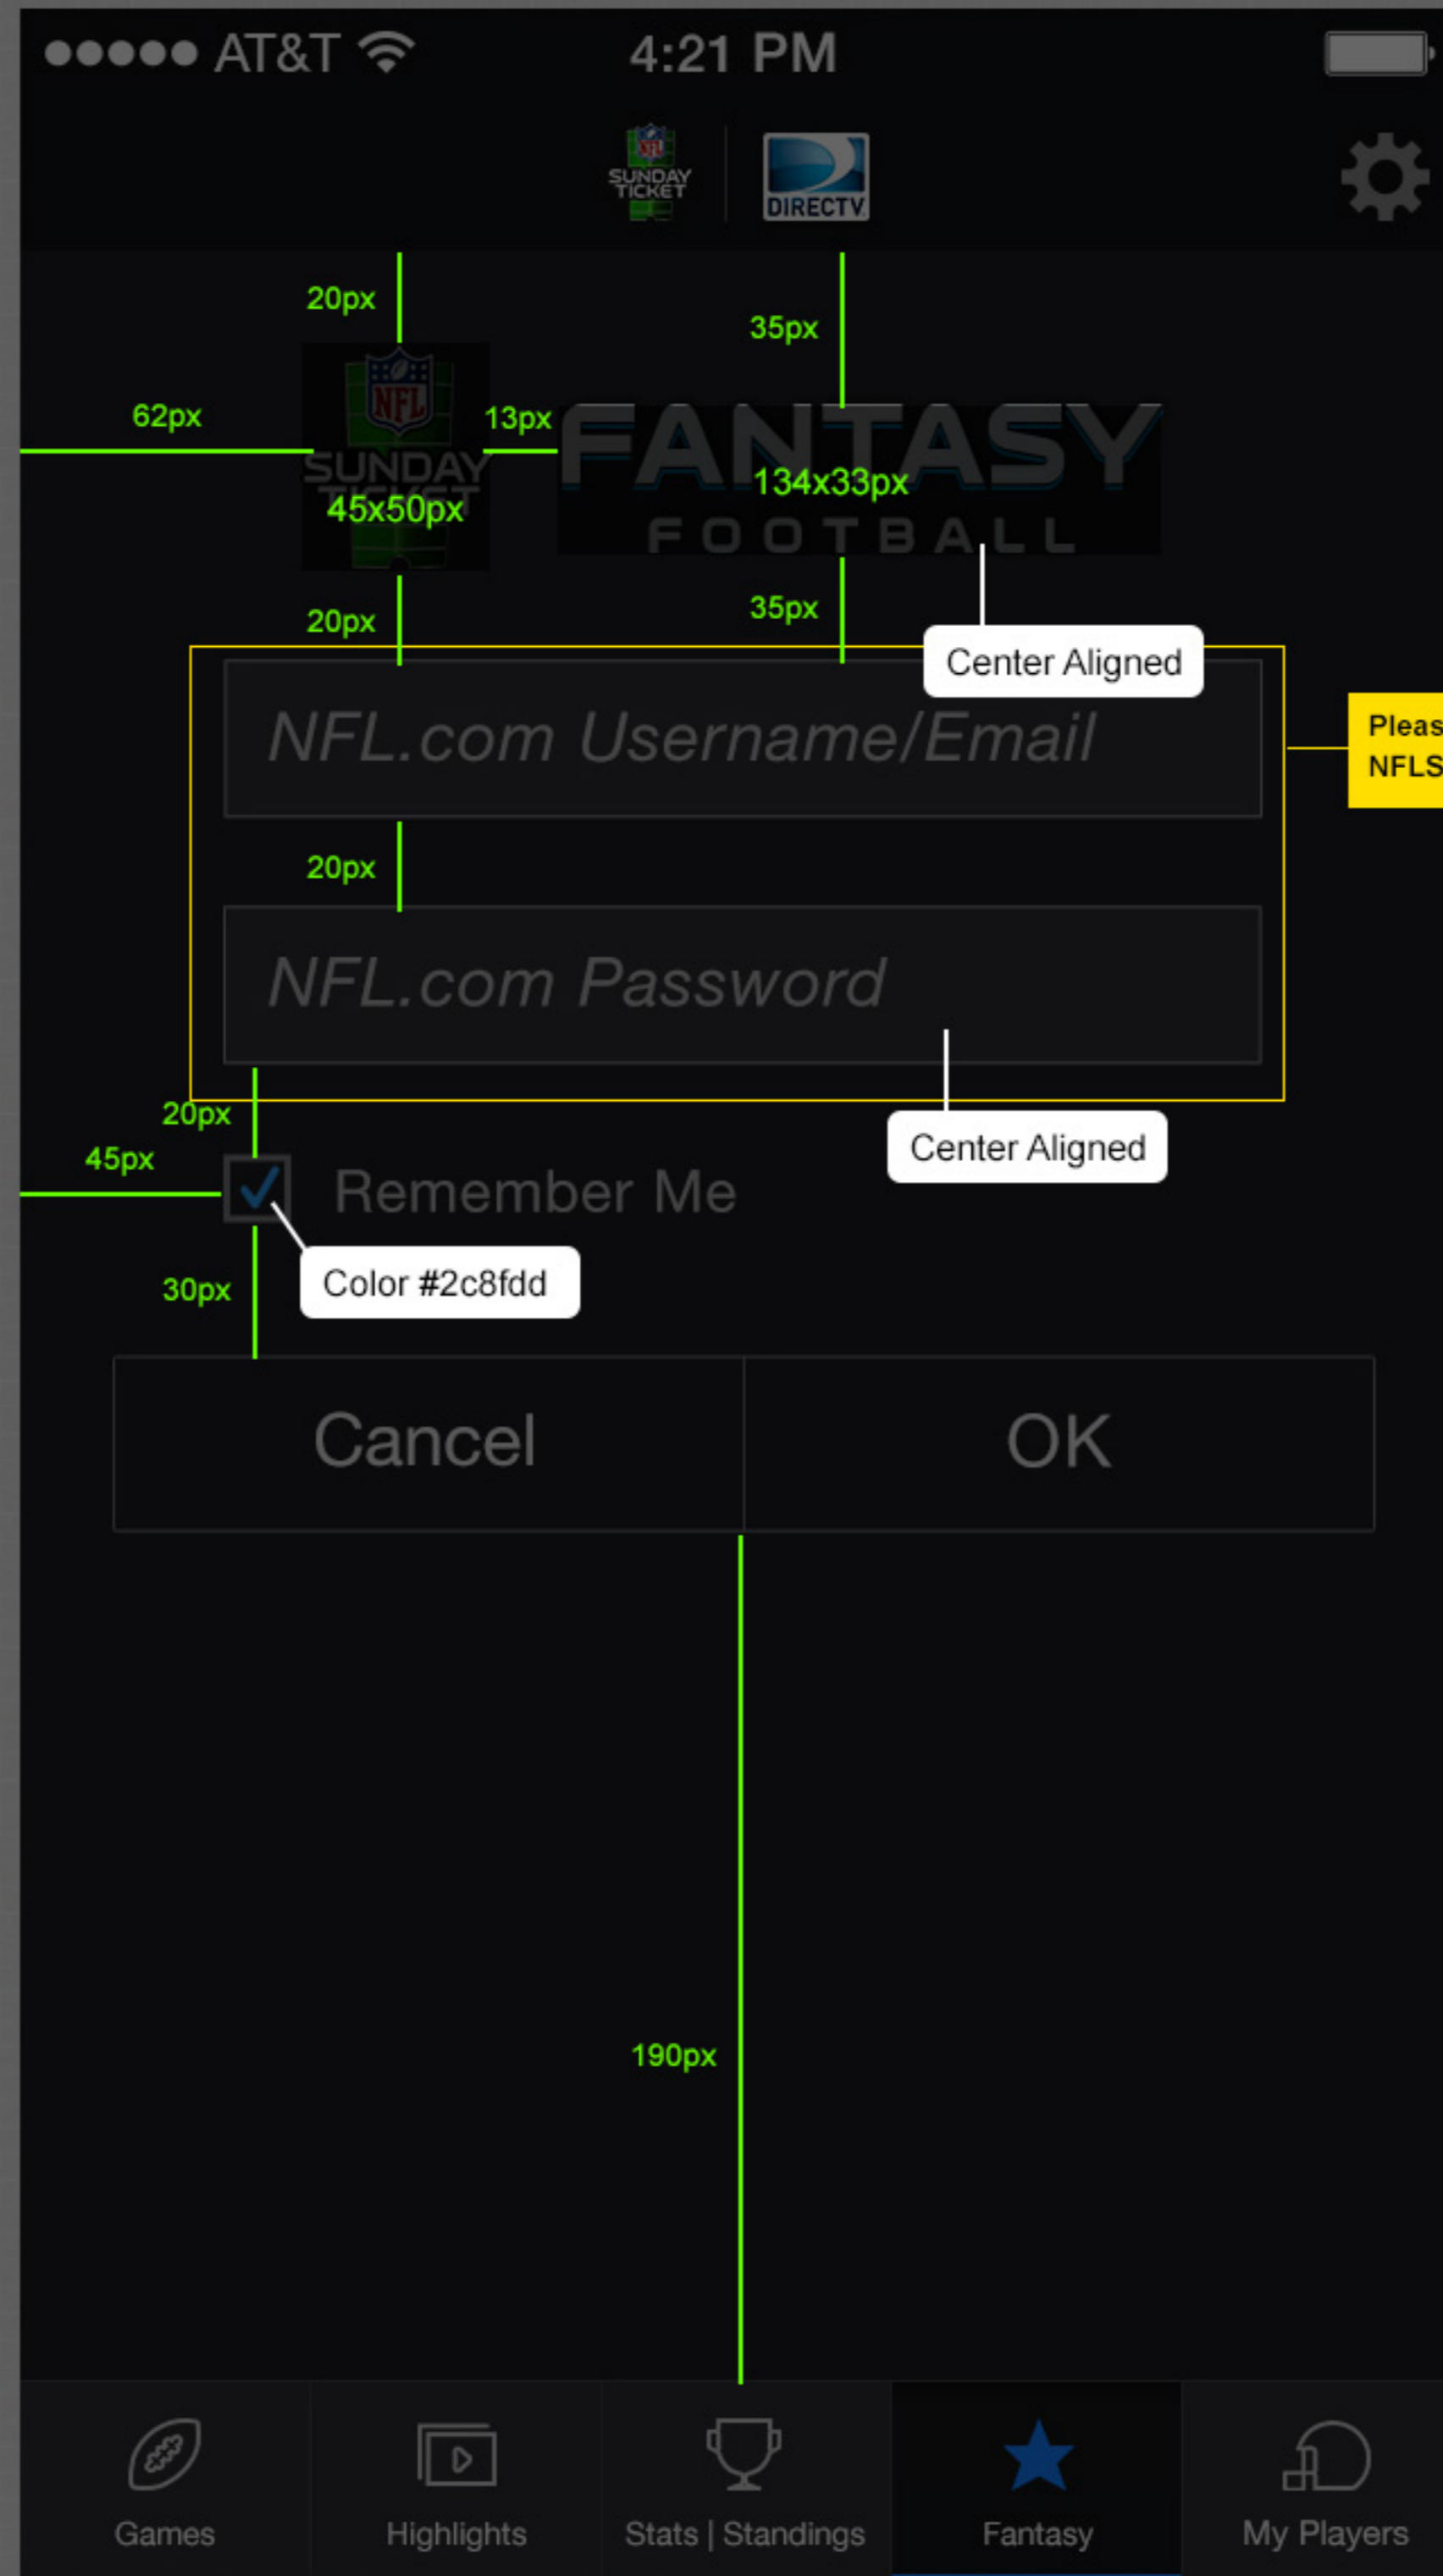

Notes / Revision History

The screenshot displays the 'SUNDAY KICKITS' section of an iPhone app. At the top, there's a status bar with AT&T, signal strength, 4:21 PM, and battery level. Below that is a navigation bar with a back arrow, 'HN = Helvetica Neue', and logos for 'SUNDAY KICKITS' and 'DIRECTV'. A settings gear is on the right.

At the bottom is a navigation bar with icons for Games, Highlights, Stats | Standings, Fantasy (selected), and My Players.

Notes / Revision History

Notes / Revision History

Notes / Revision History

Notes / Revision History