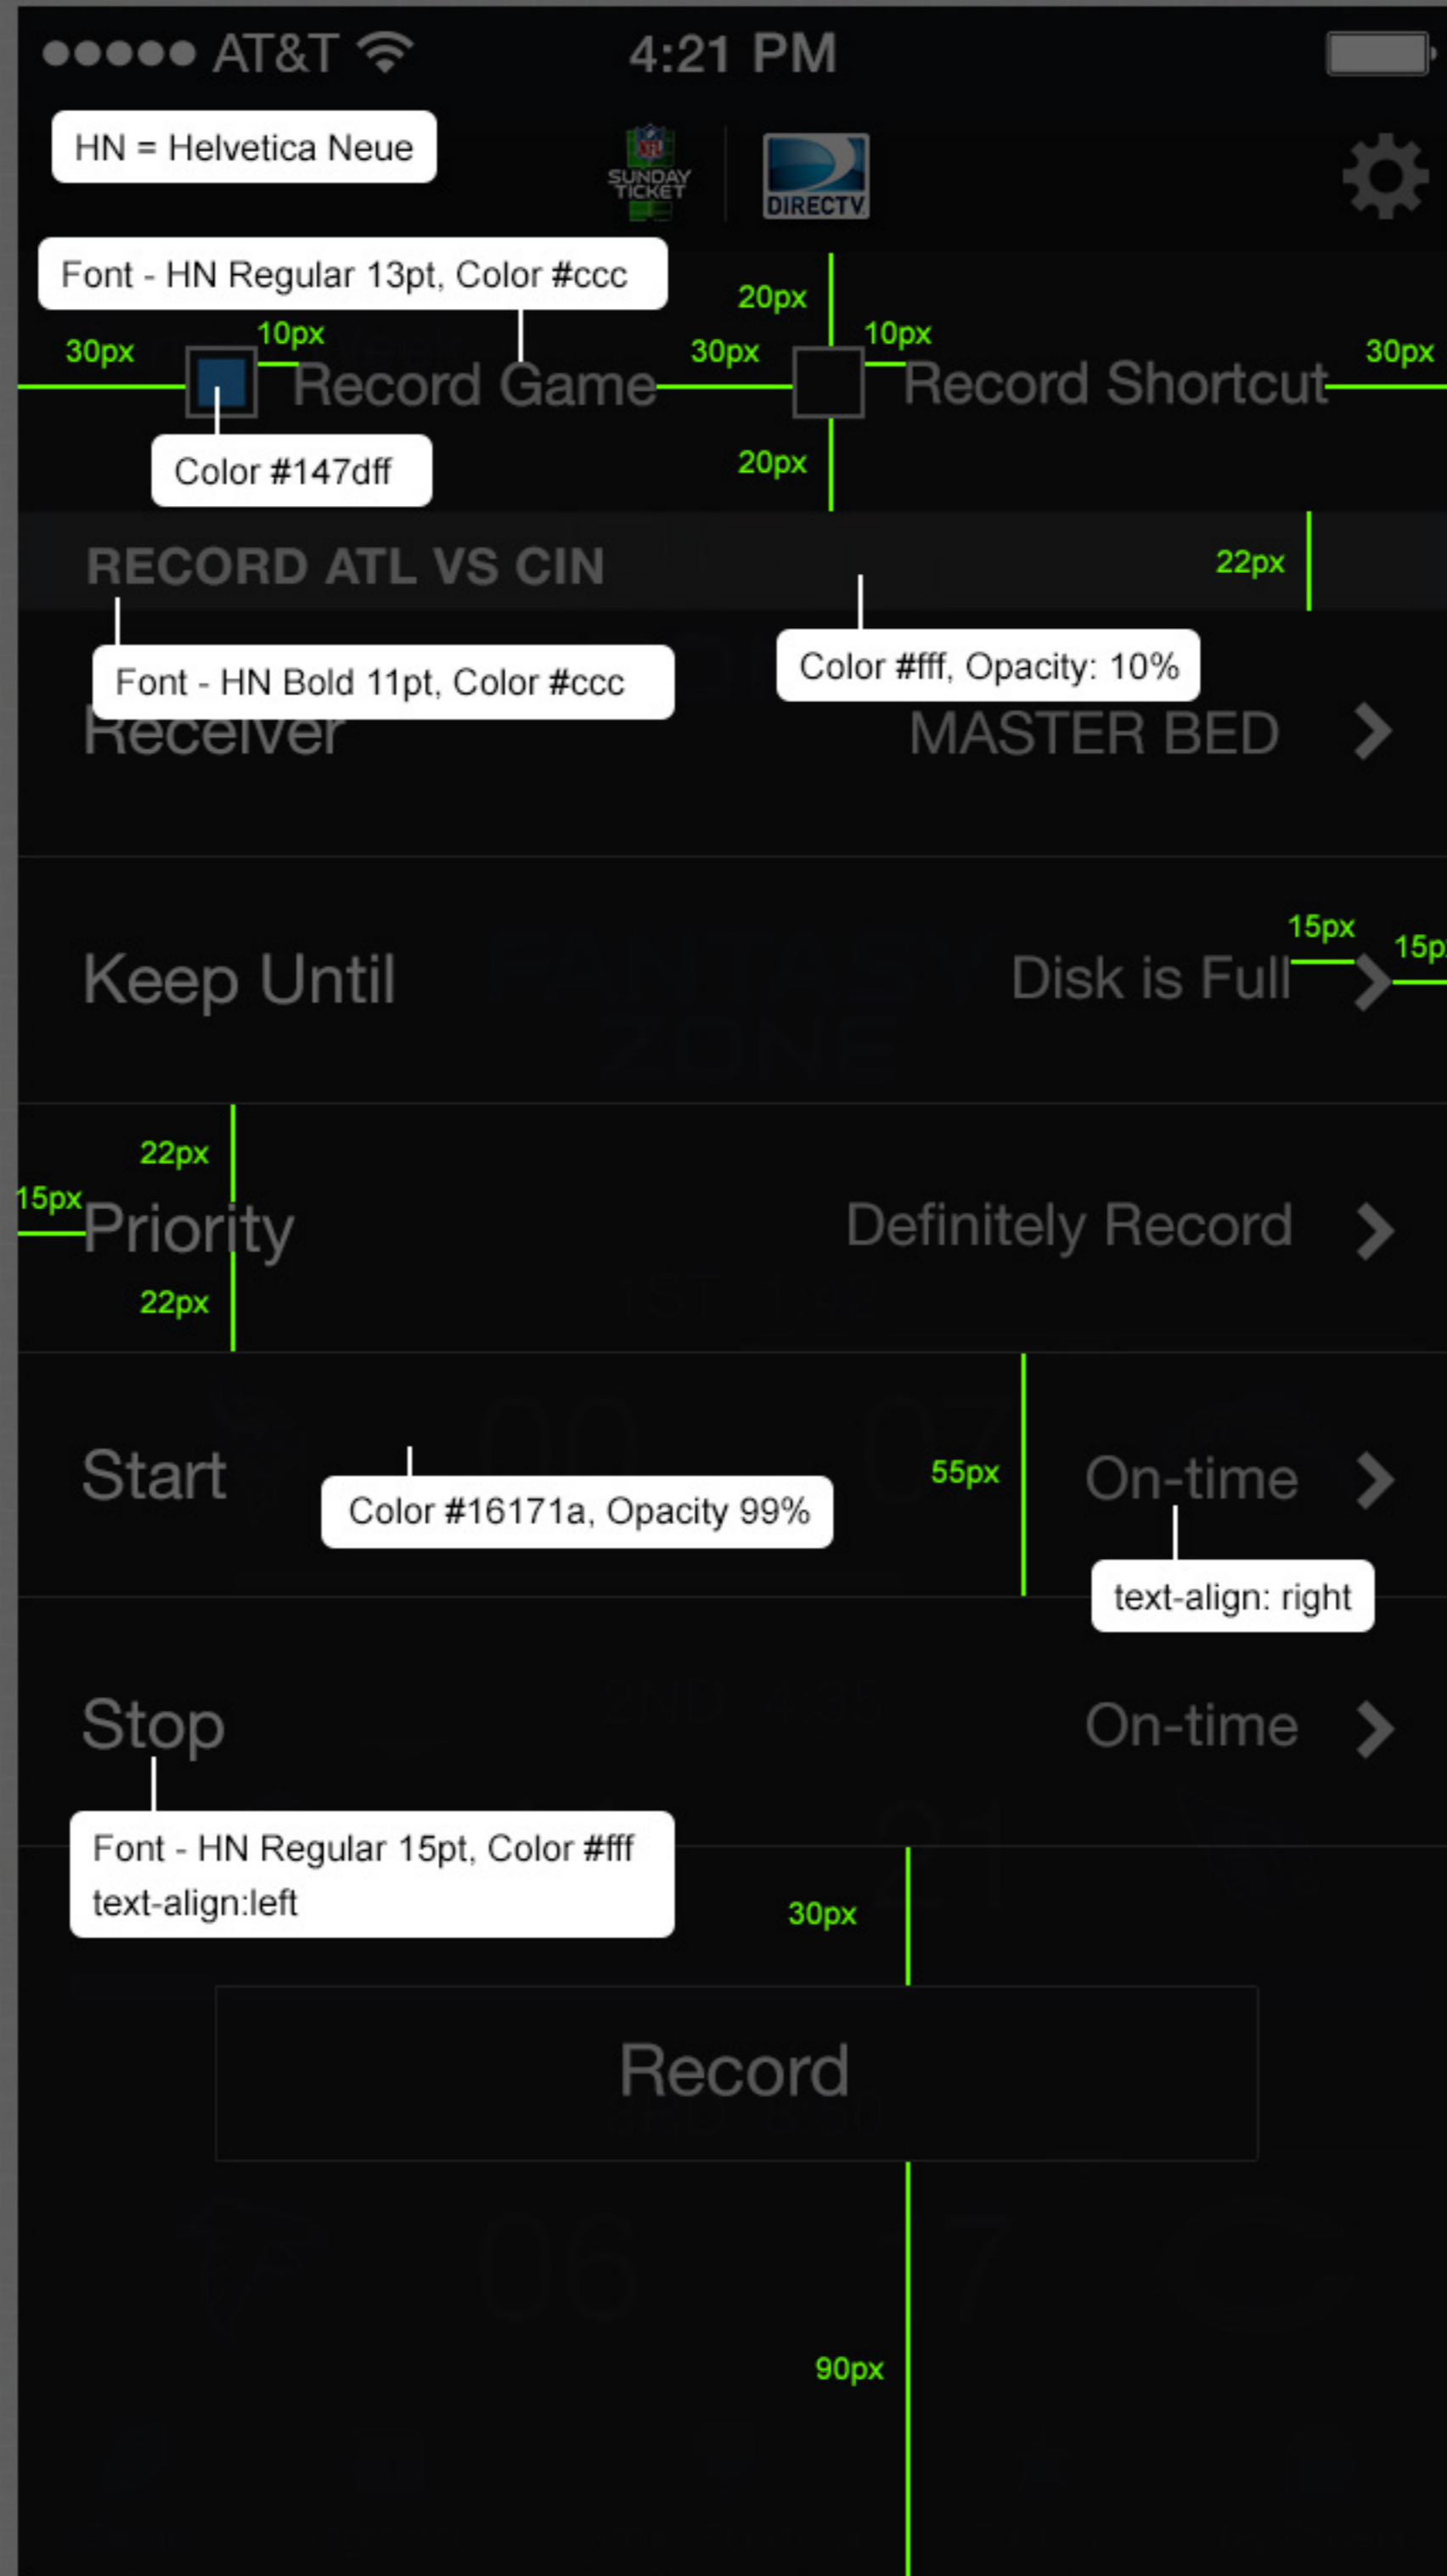

Notes / Revision History