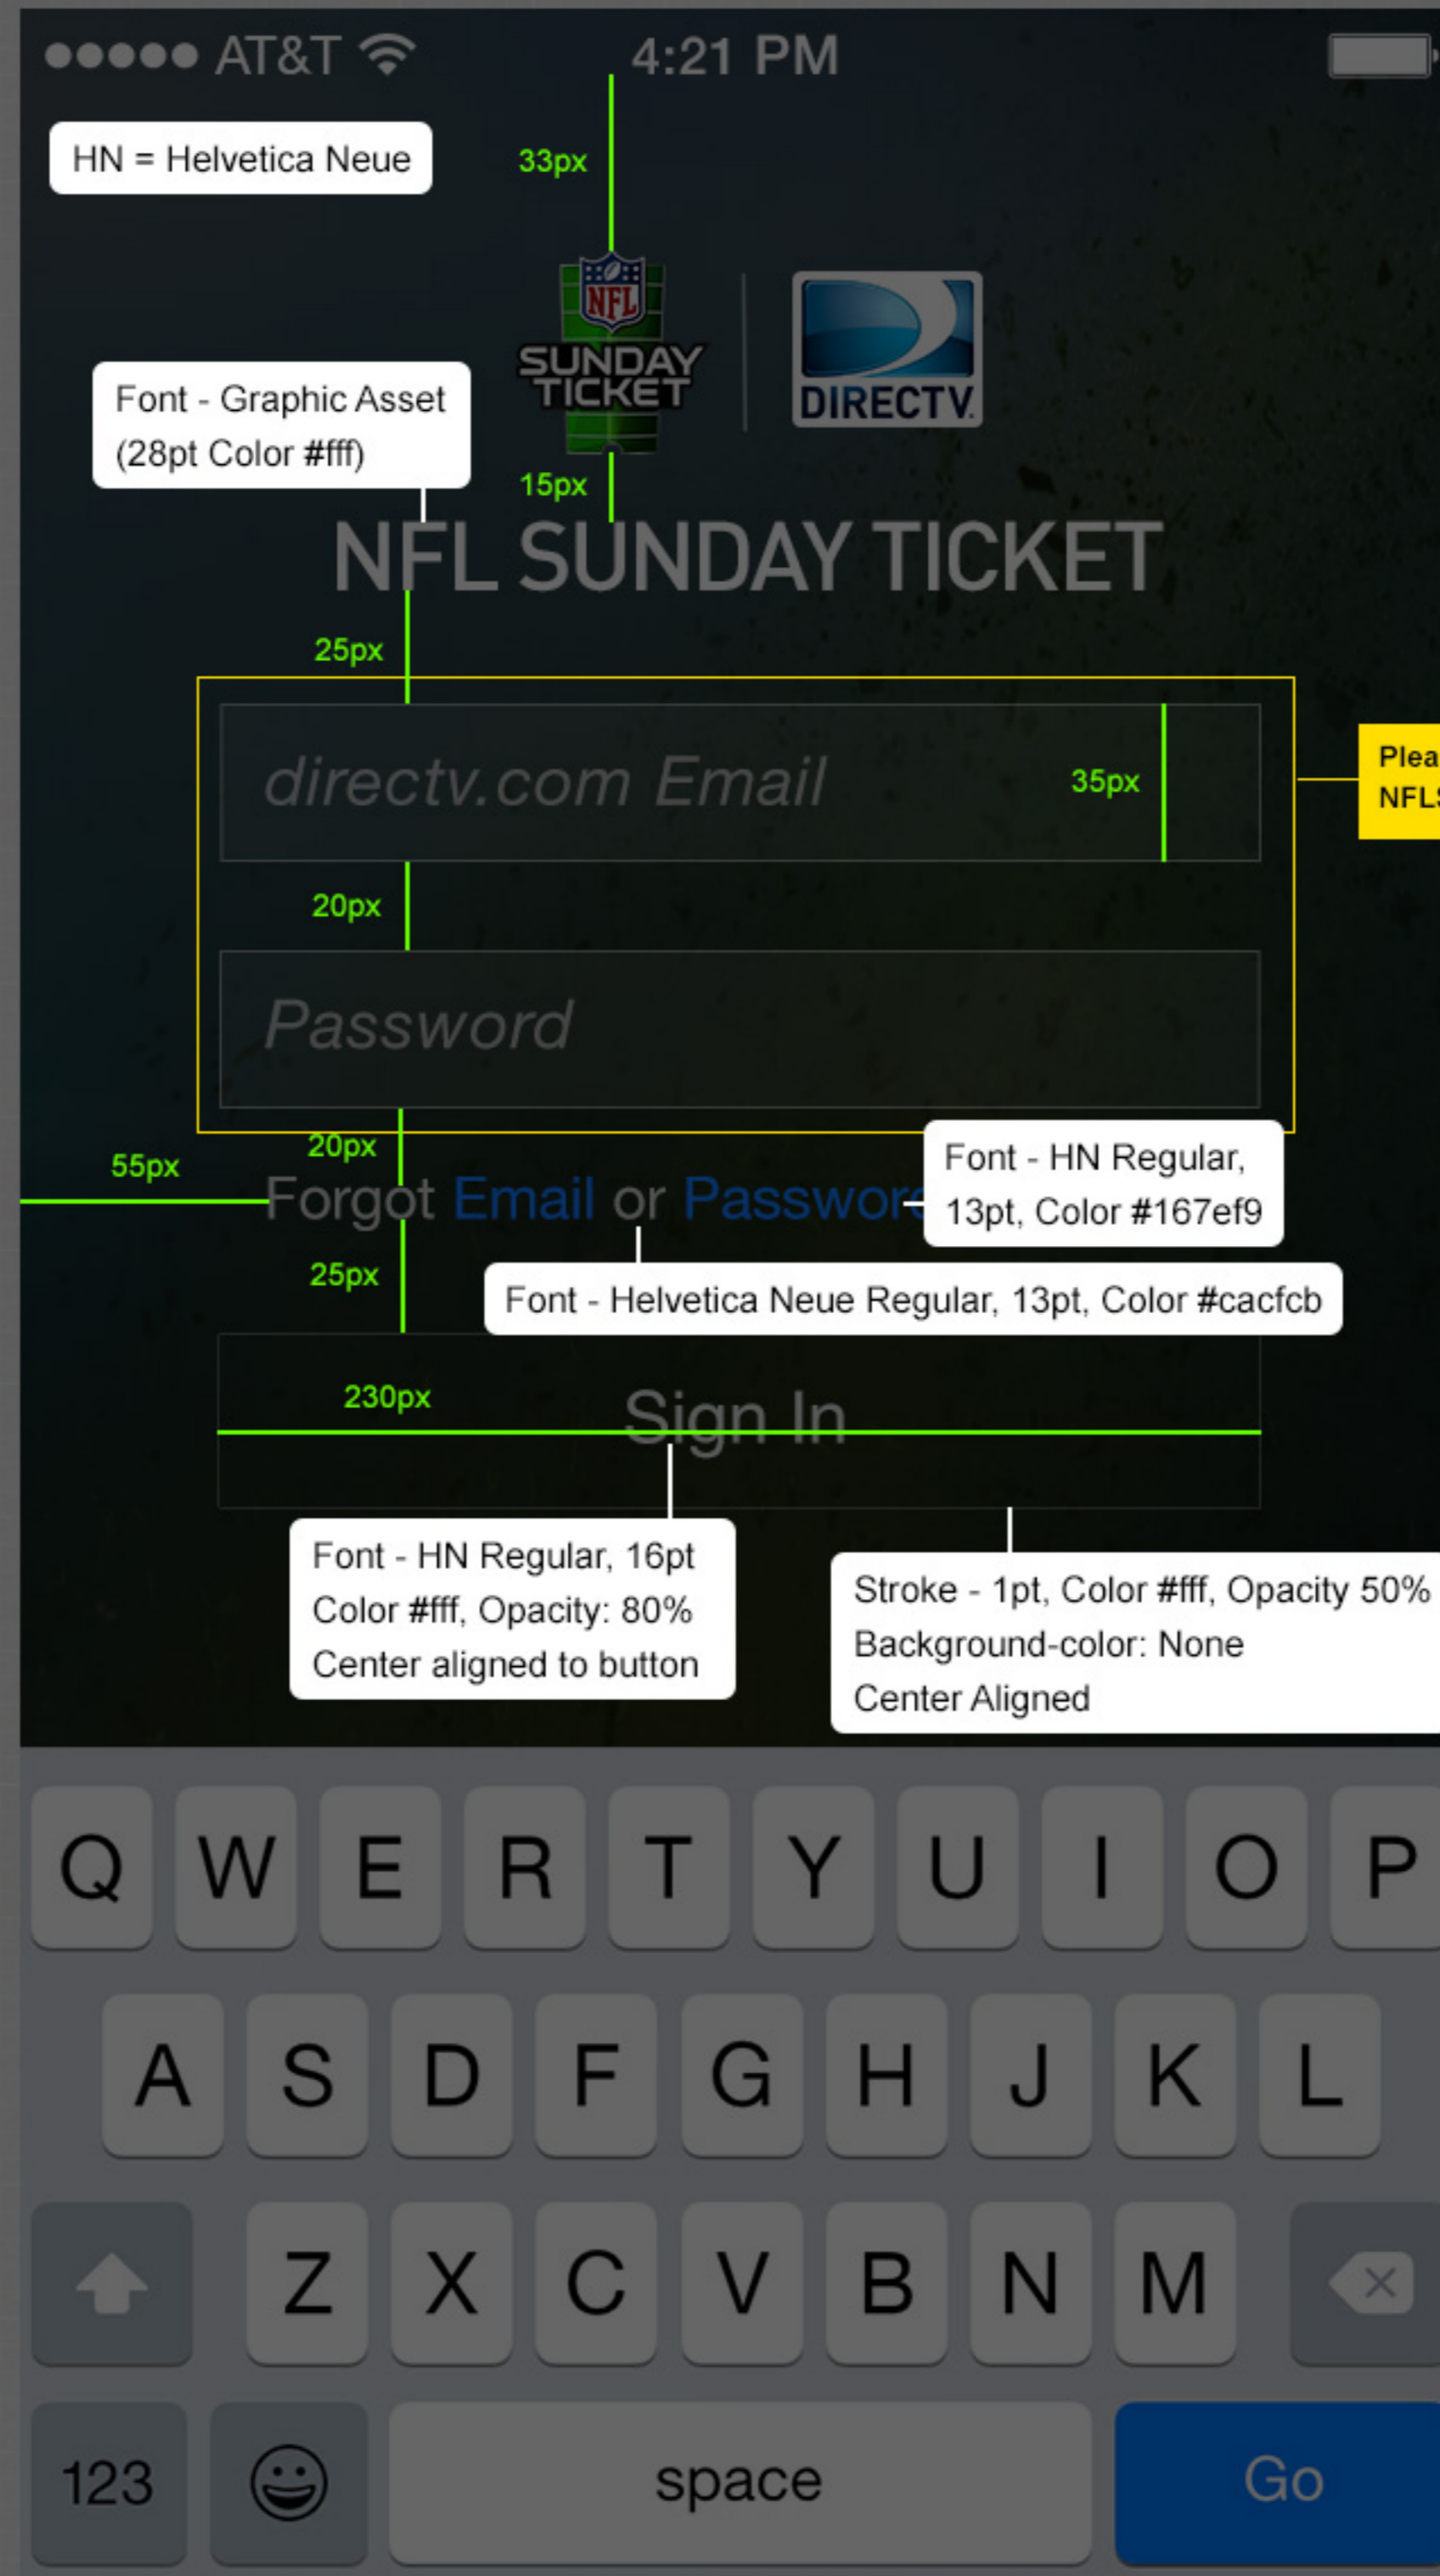

Notes / Revision History

Notes / Revision History

Notes / Revision History

Notes / Revision History

OFF State
 BGColor: #2C2D30
 Icons Outlined: #CCCCCC
 Halign=Center

ON State
 BGColor: #181A1C
 Icons Filled: #147DFF
 HAlign=Center
 Highlight Bar: 128px X 2 px
 Bar Color: 147DFF
 Inner Shadow on top:
 #000000, 40%, 1px size,
 5 px distance

H Rule: 640 px x 1 px
 Color #404043

88px
 128px
 (all buttons)

V Rule: 1 px x 88 px
 Color #404043

Font - HN Regular 14pt,
 Color #fff Opacity 100%
 HAlign=Center

Notes / Revision History

Notes / Revision History