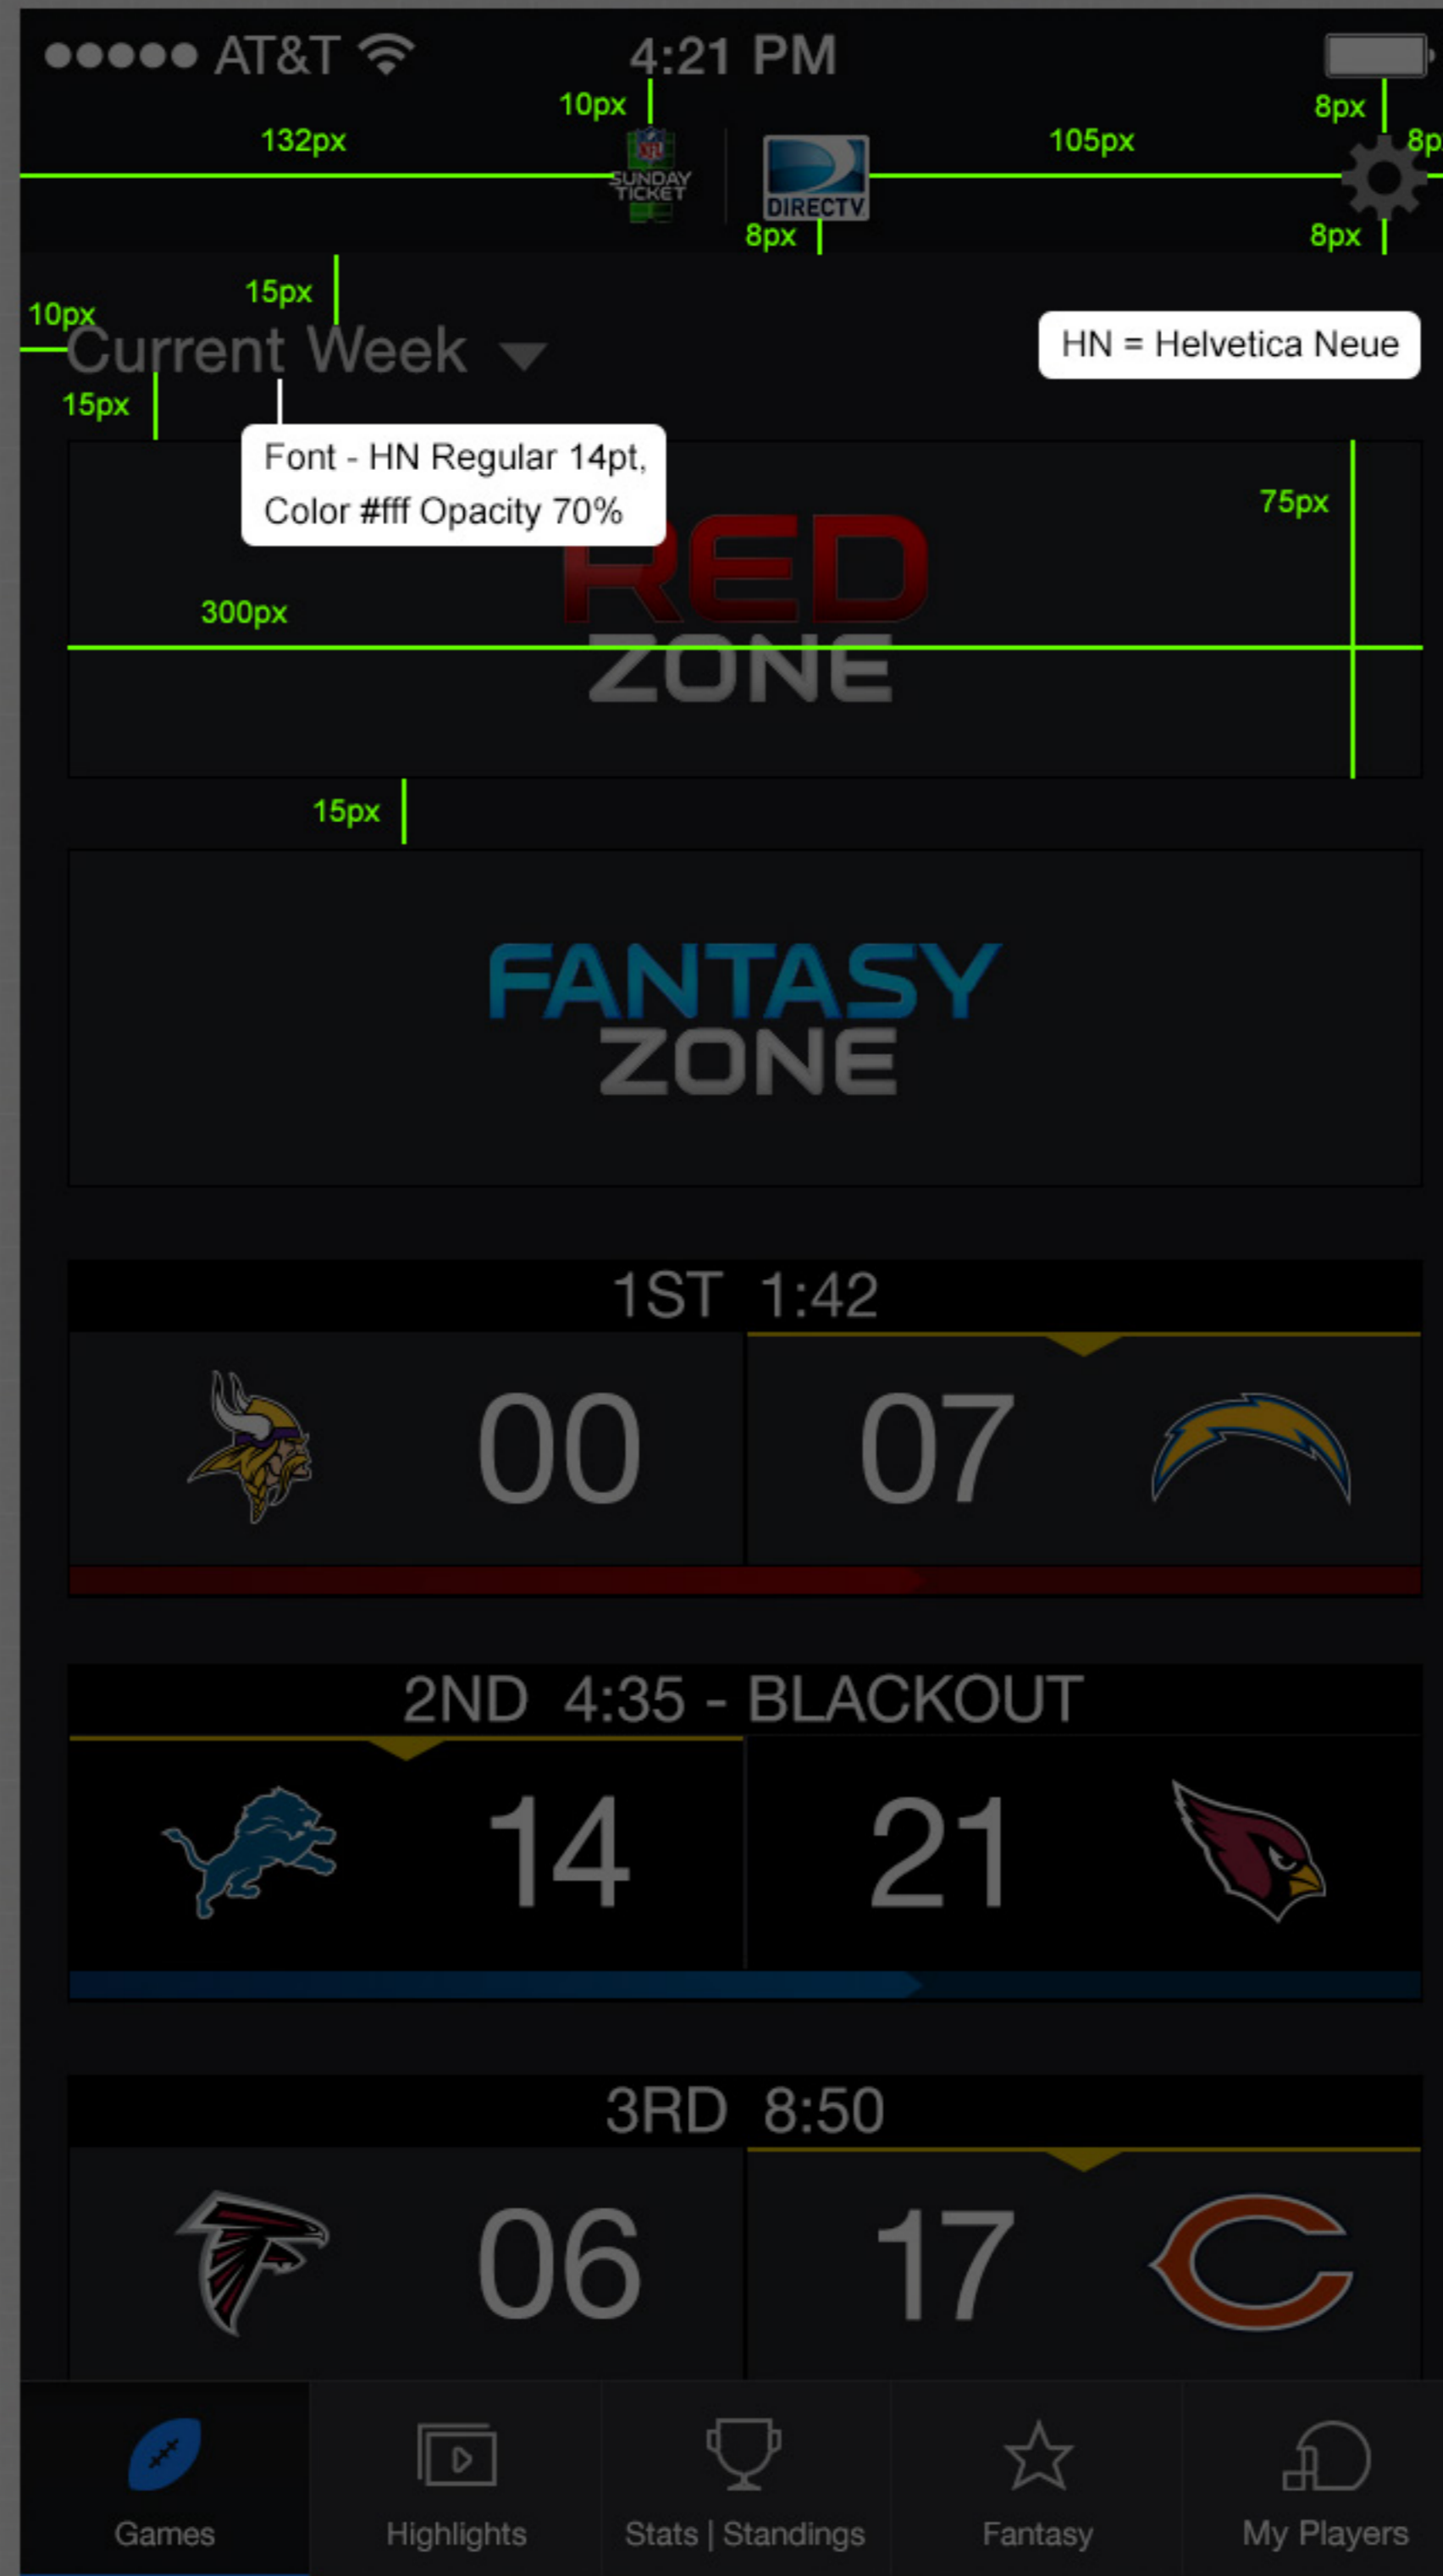

Notes / Revision History

Notes / Revision History

Notes / Revision History

Notes / Revision History

OFF State
 BGColor: #2C2D30
 Icons Outlined: #CCCCCC
 Halign=Center

ON State
 BGColor: #181A1C
 Icons Filled: #147DFF
 HAlign=Center
 Highlight Bar: 128px X 2 px
 Bar Color: 147DFF
 Inner Shadow on top:
 #000000, 40%, 1px size,
 5 px distance

H Rule: 640 px x 1 px
 Color #404043

88px
 128px
 (all buttons)

V Rule: 1 px x 88 px
 Color #404043

Font - HN Regular 14pt,
 Color #fff Opacity 100%
 HAlign=Center

Notes / Revision History

Notes / Revision History