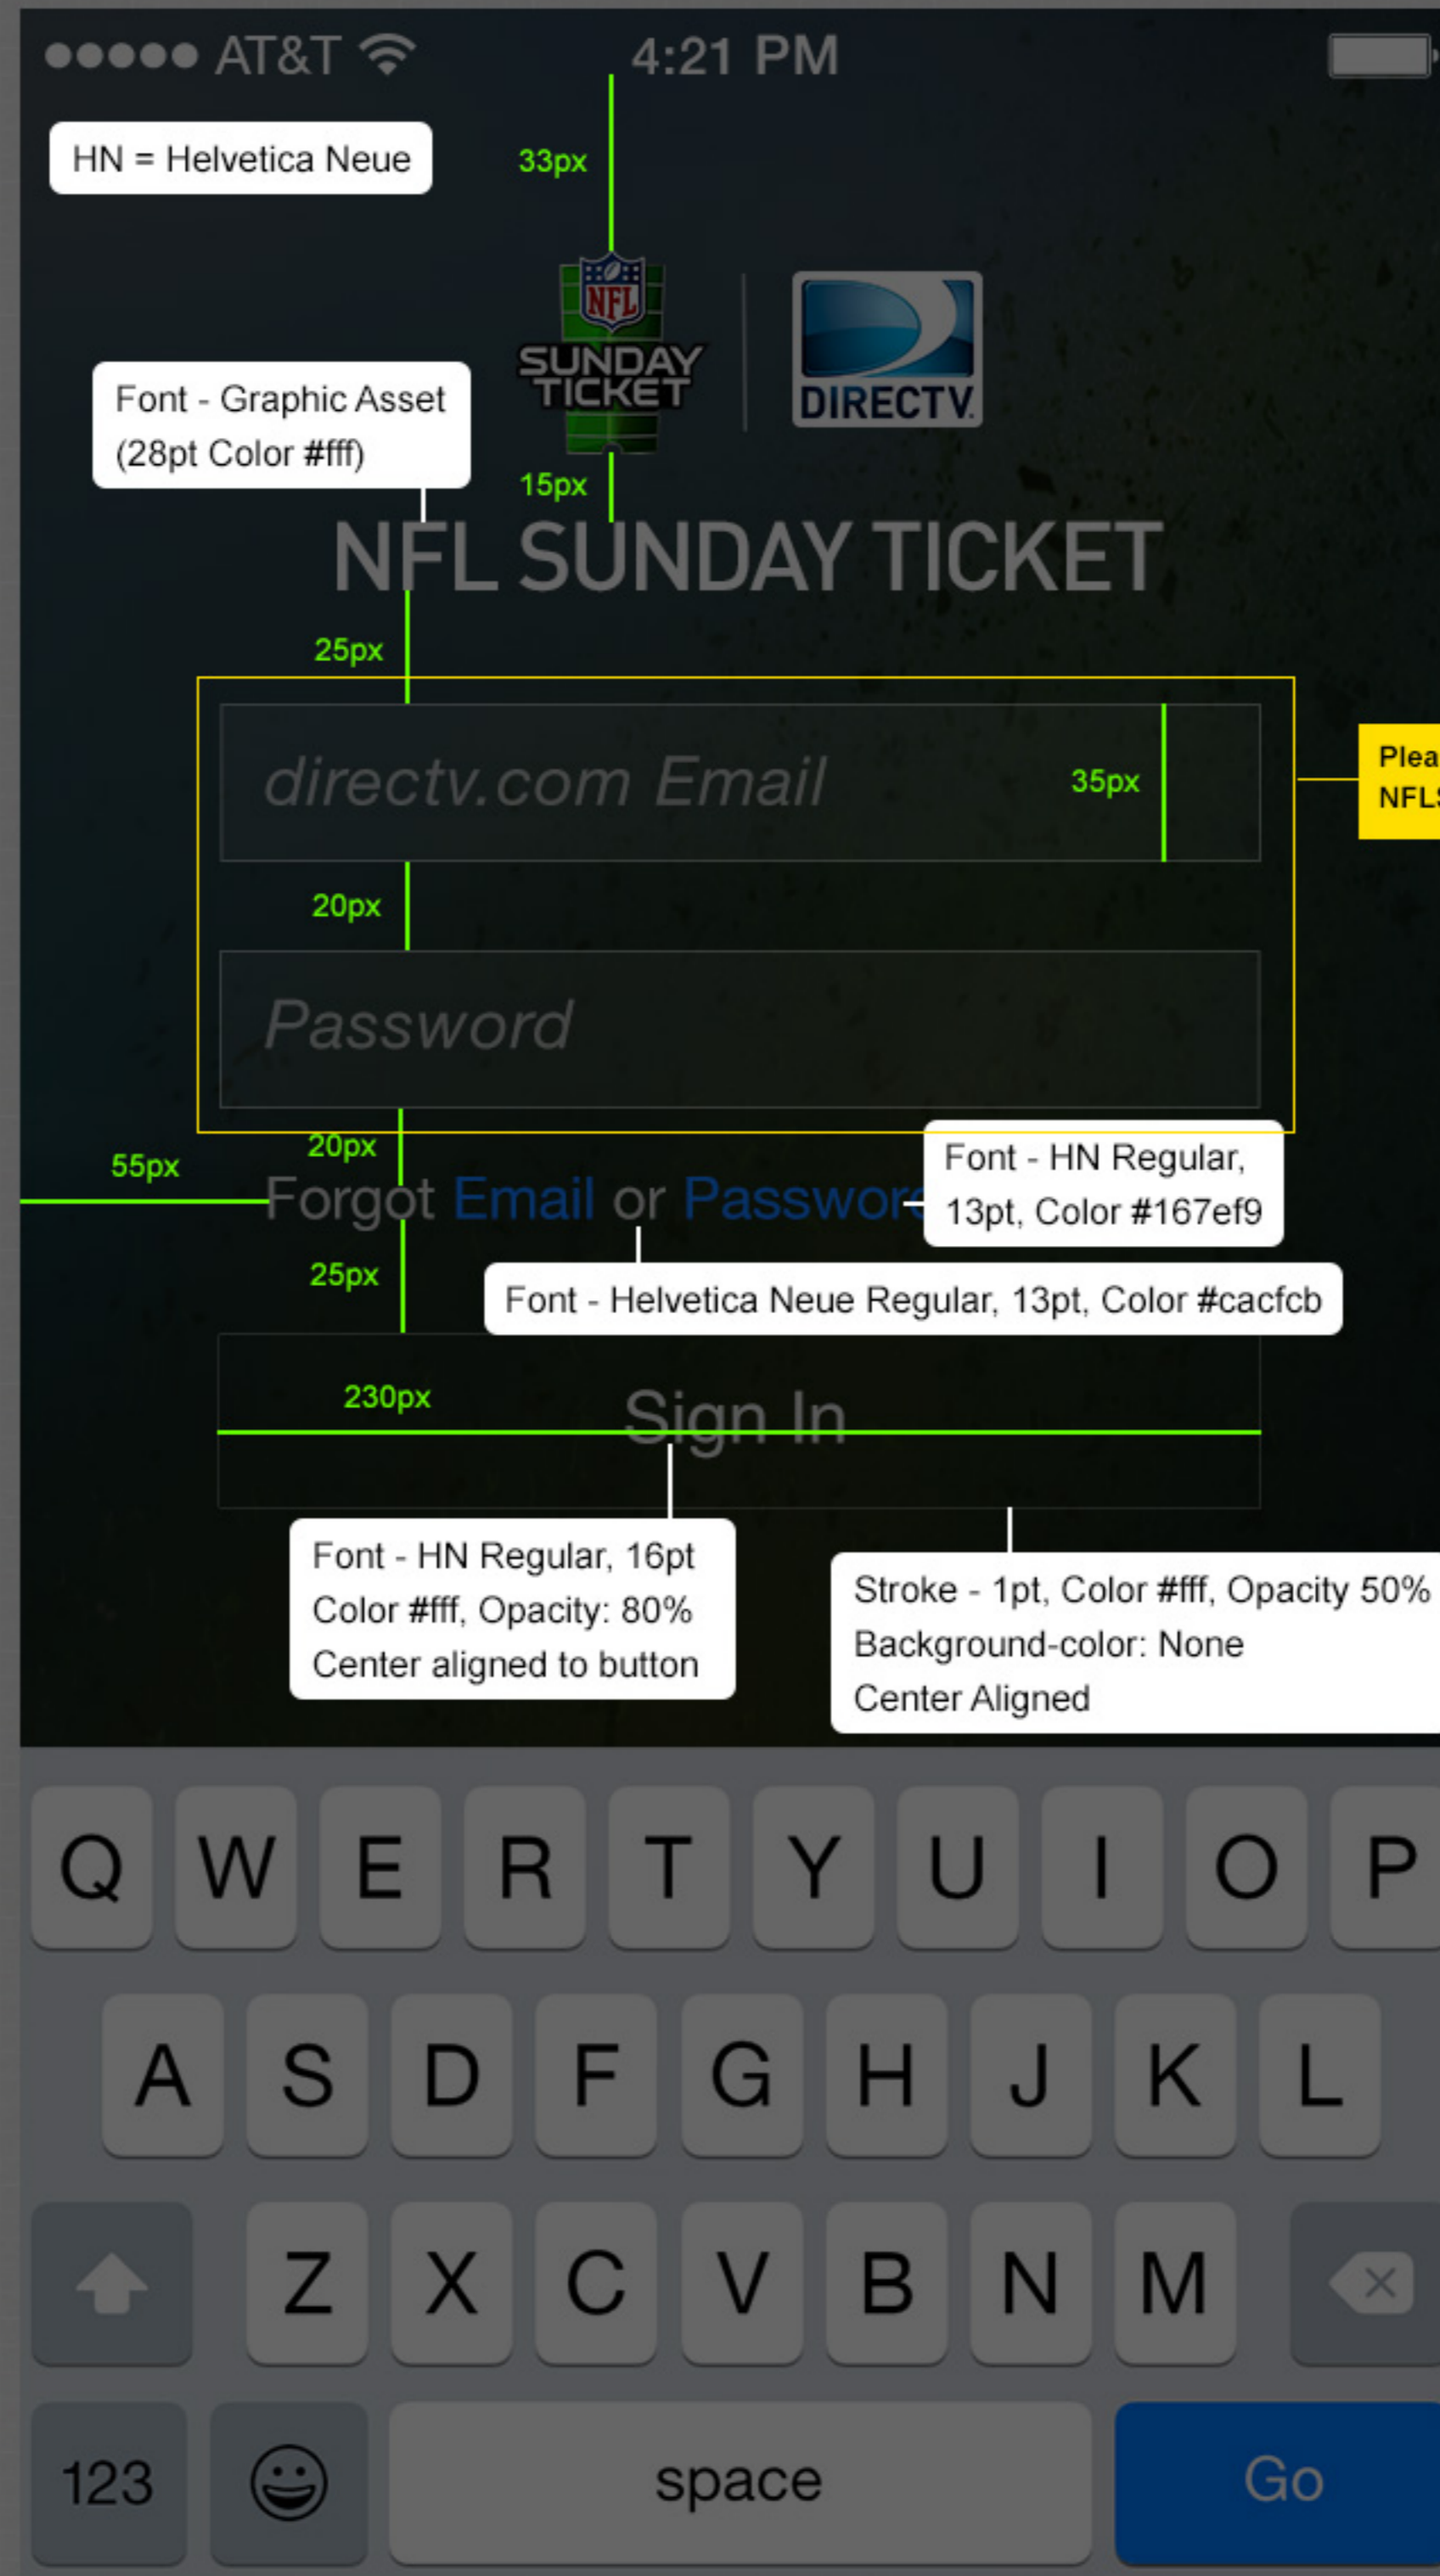

Notes / Revision History