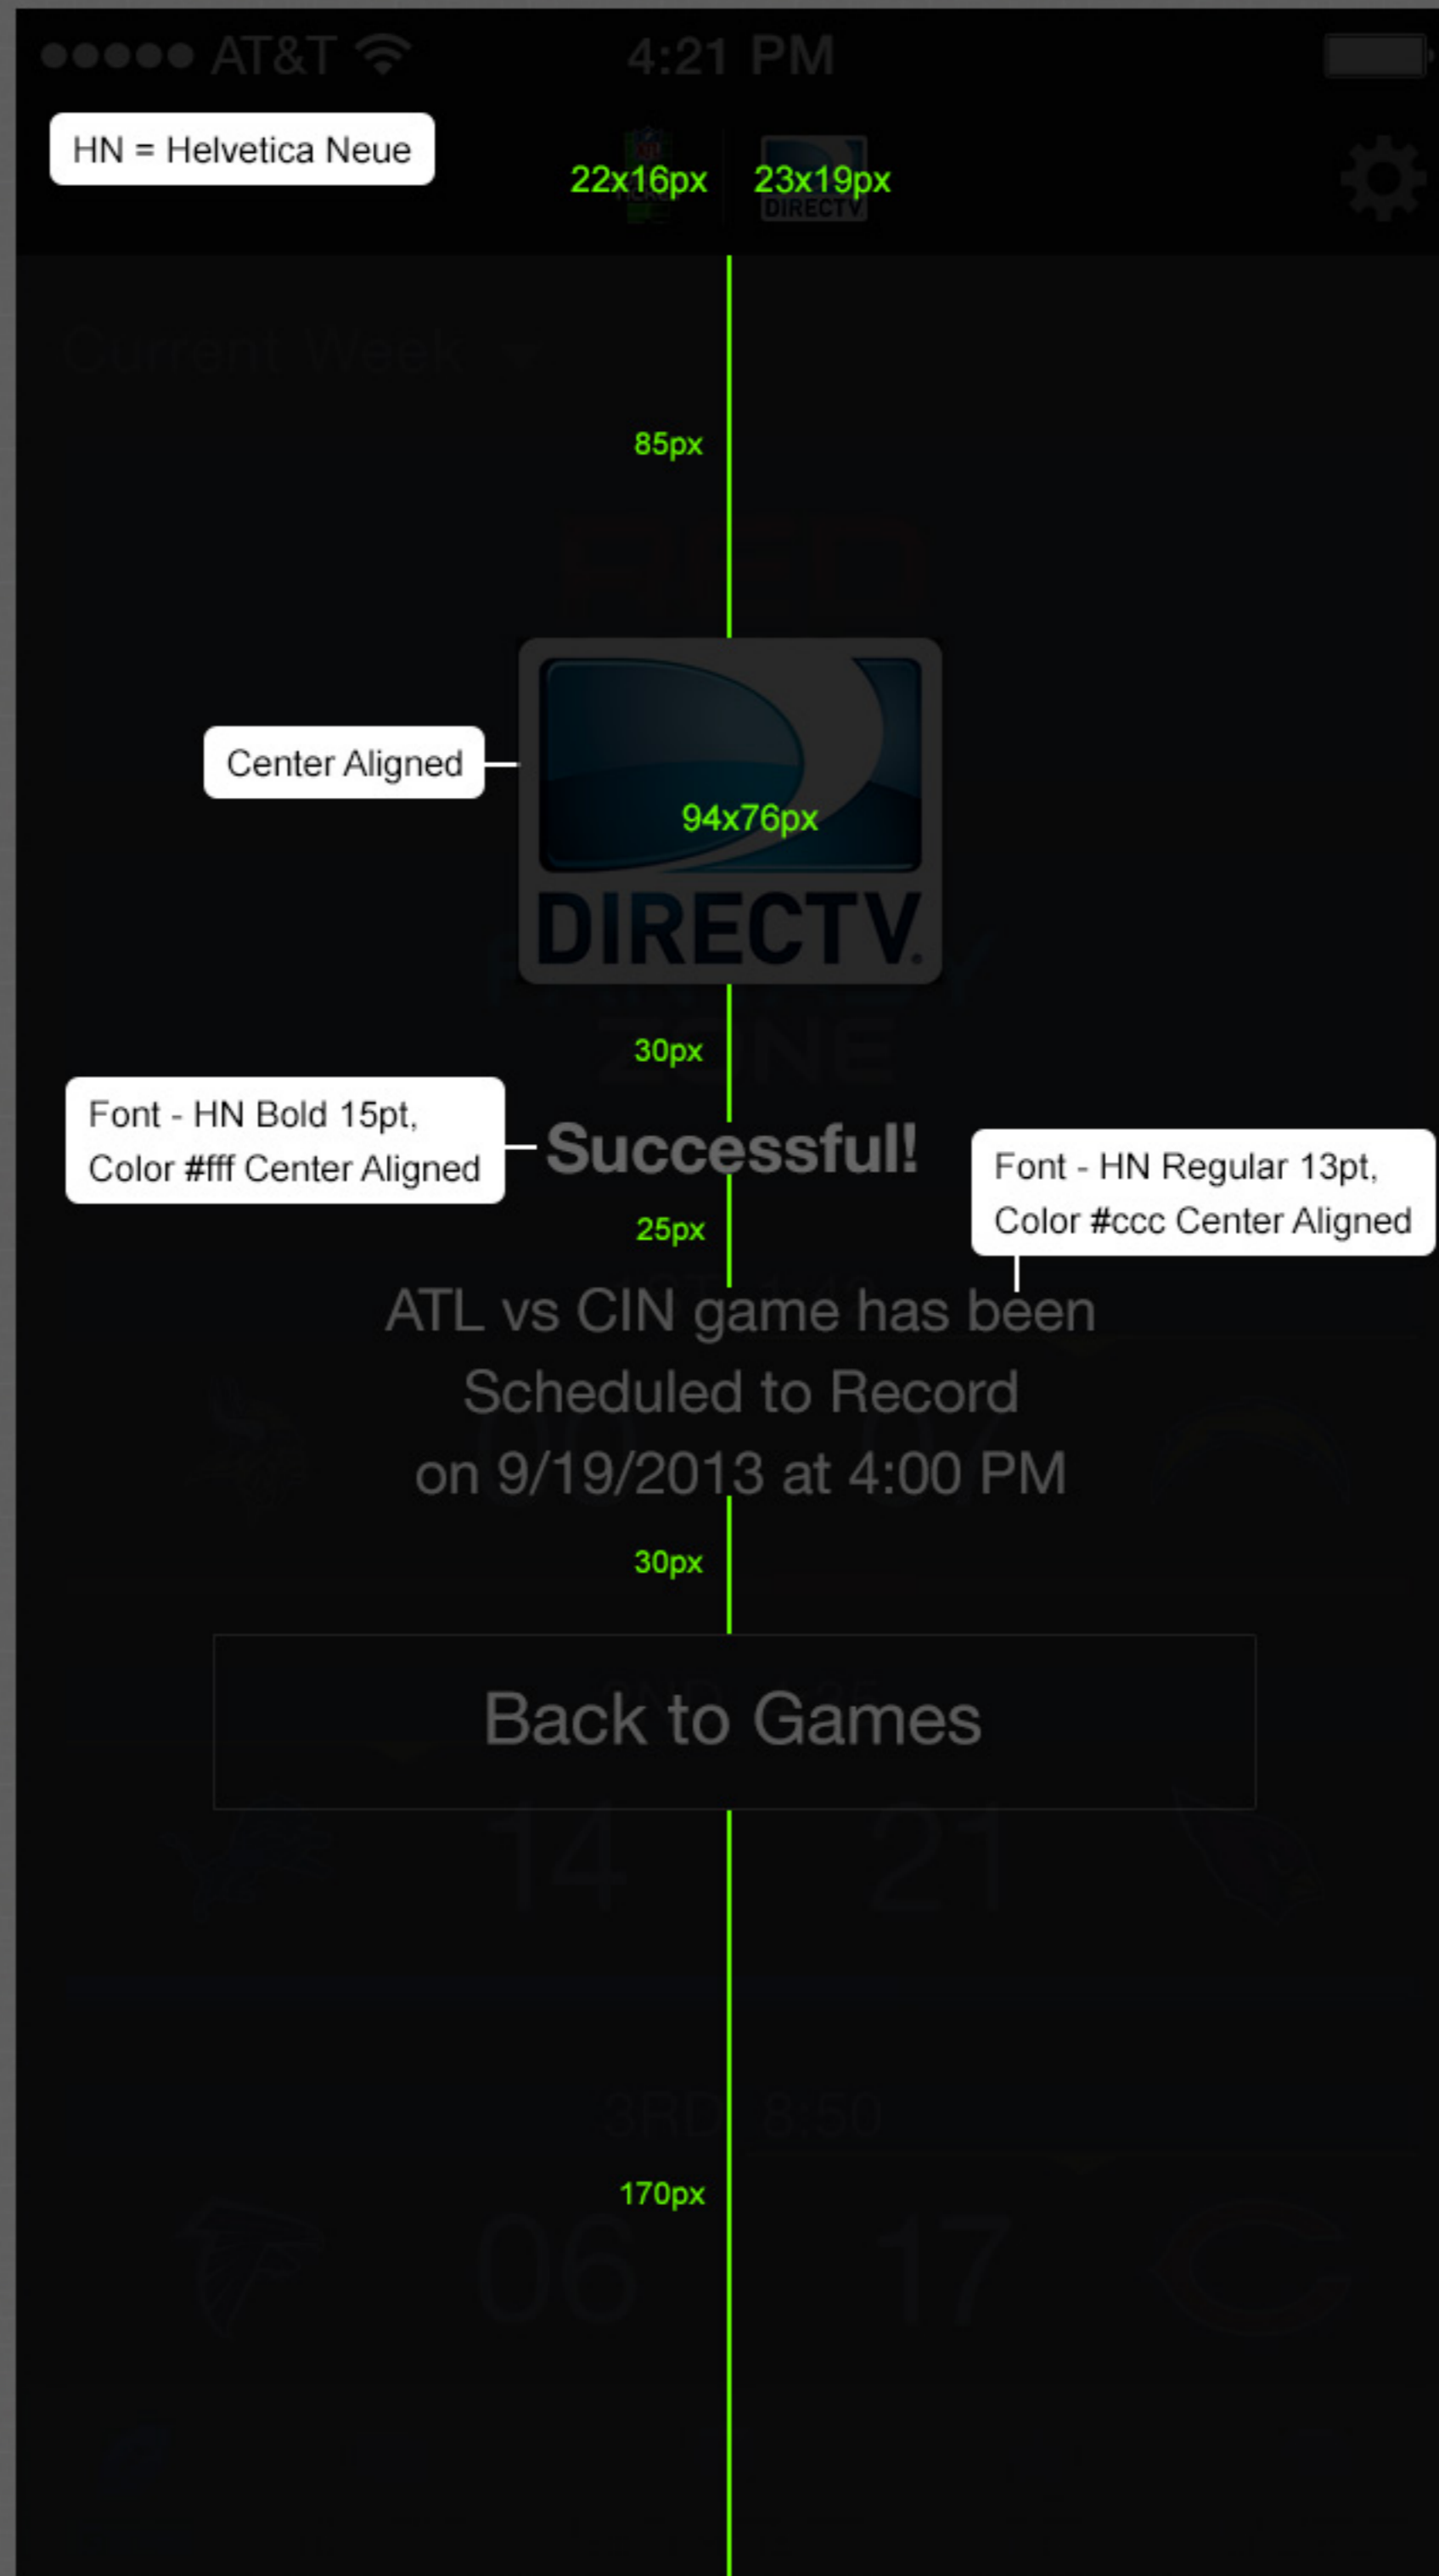

Notes / Revision History