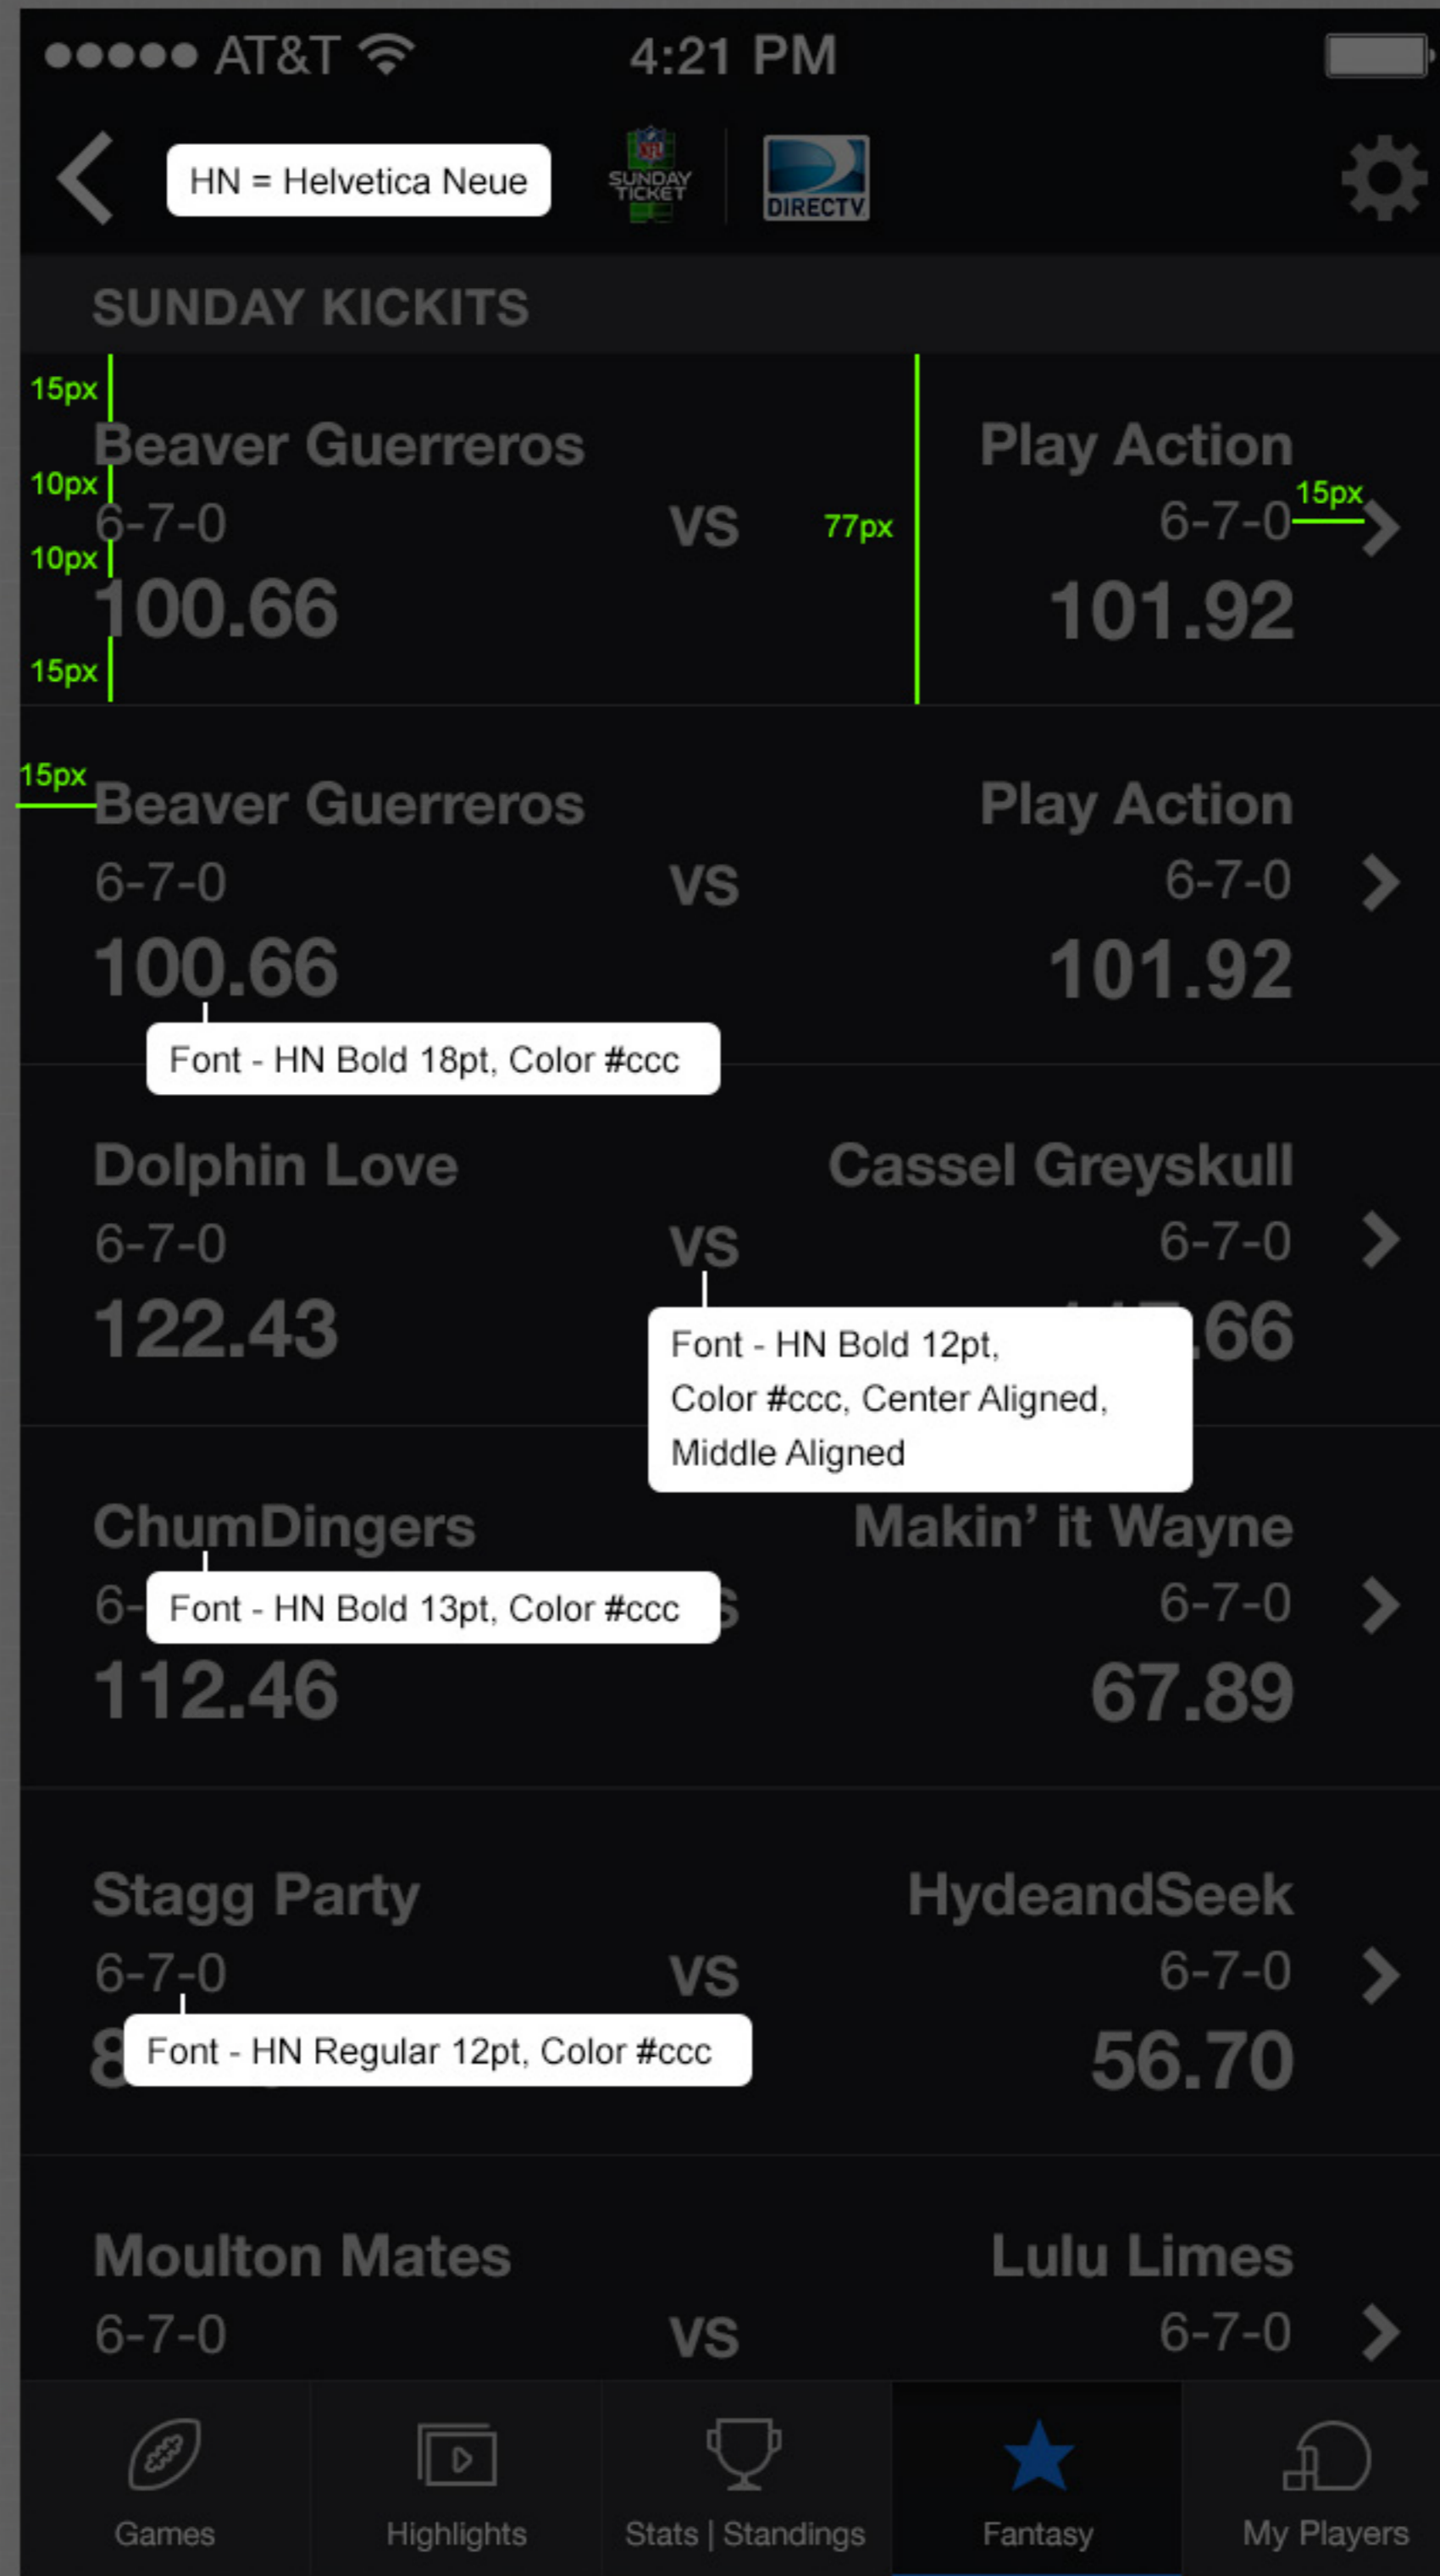

At the bottom is a navigation bar with icons for Games, Highlights, Stats | Standings, Fantasy (selected), and My Players.

Notes / Revision History

Notes / Revision History

Notes / Revision History

Notes / Revision History