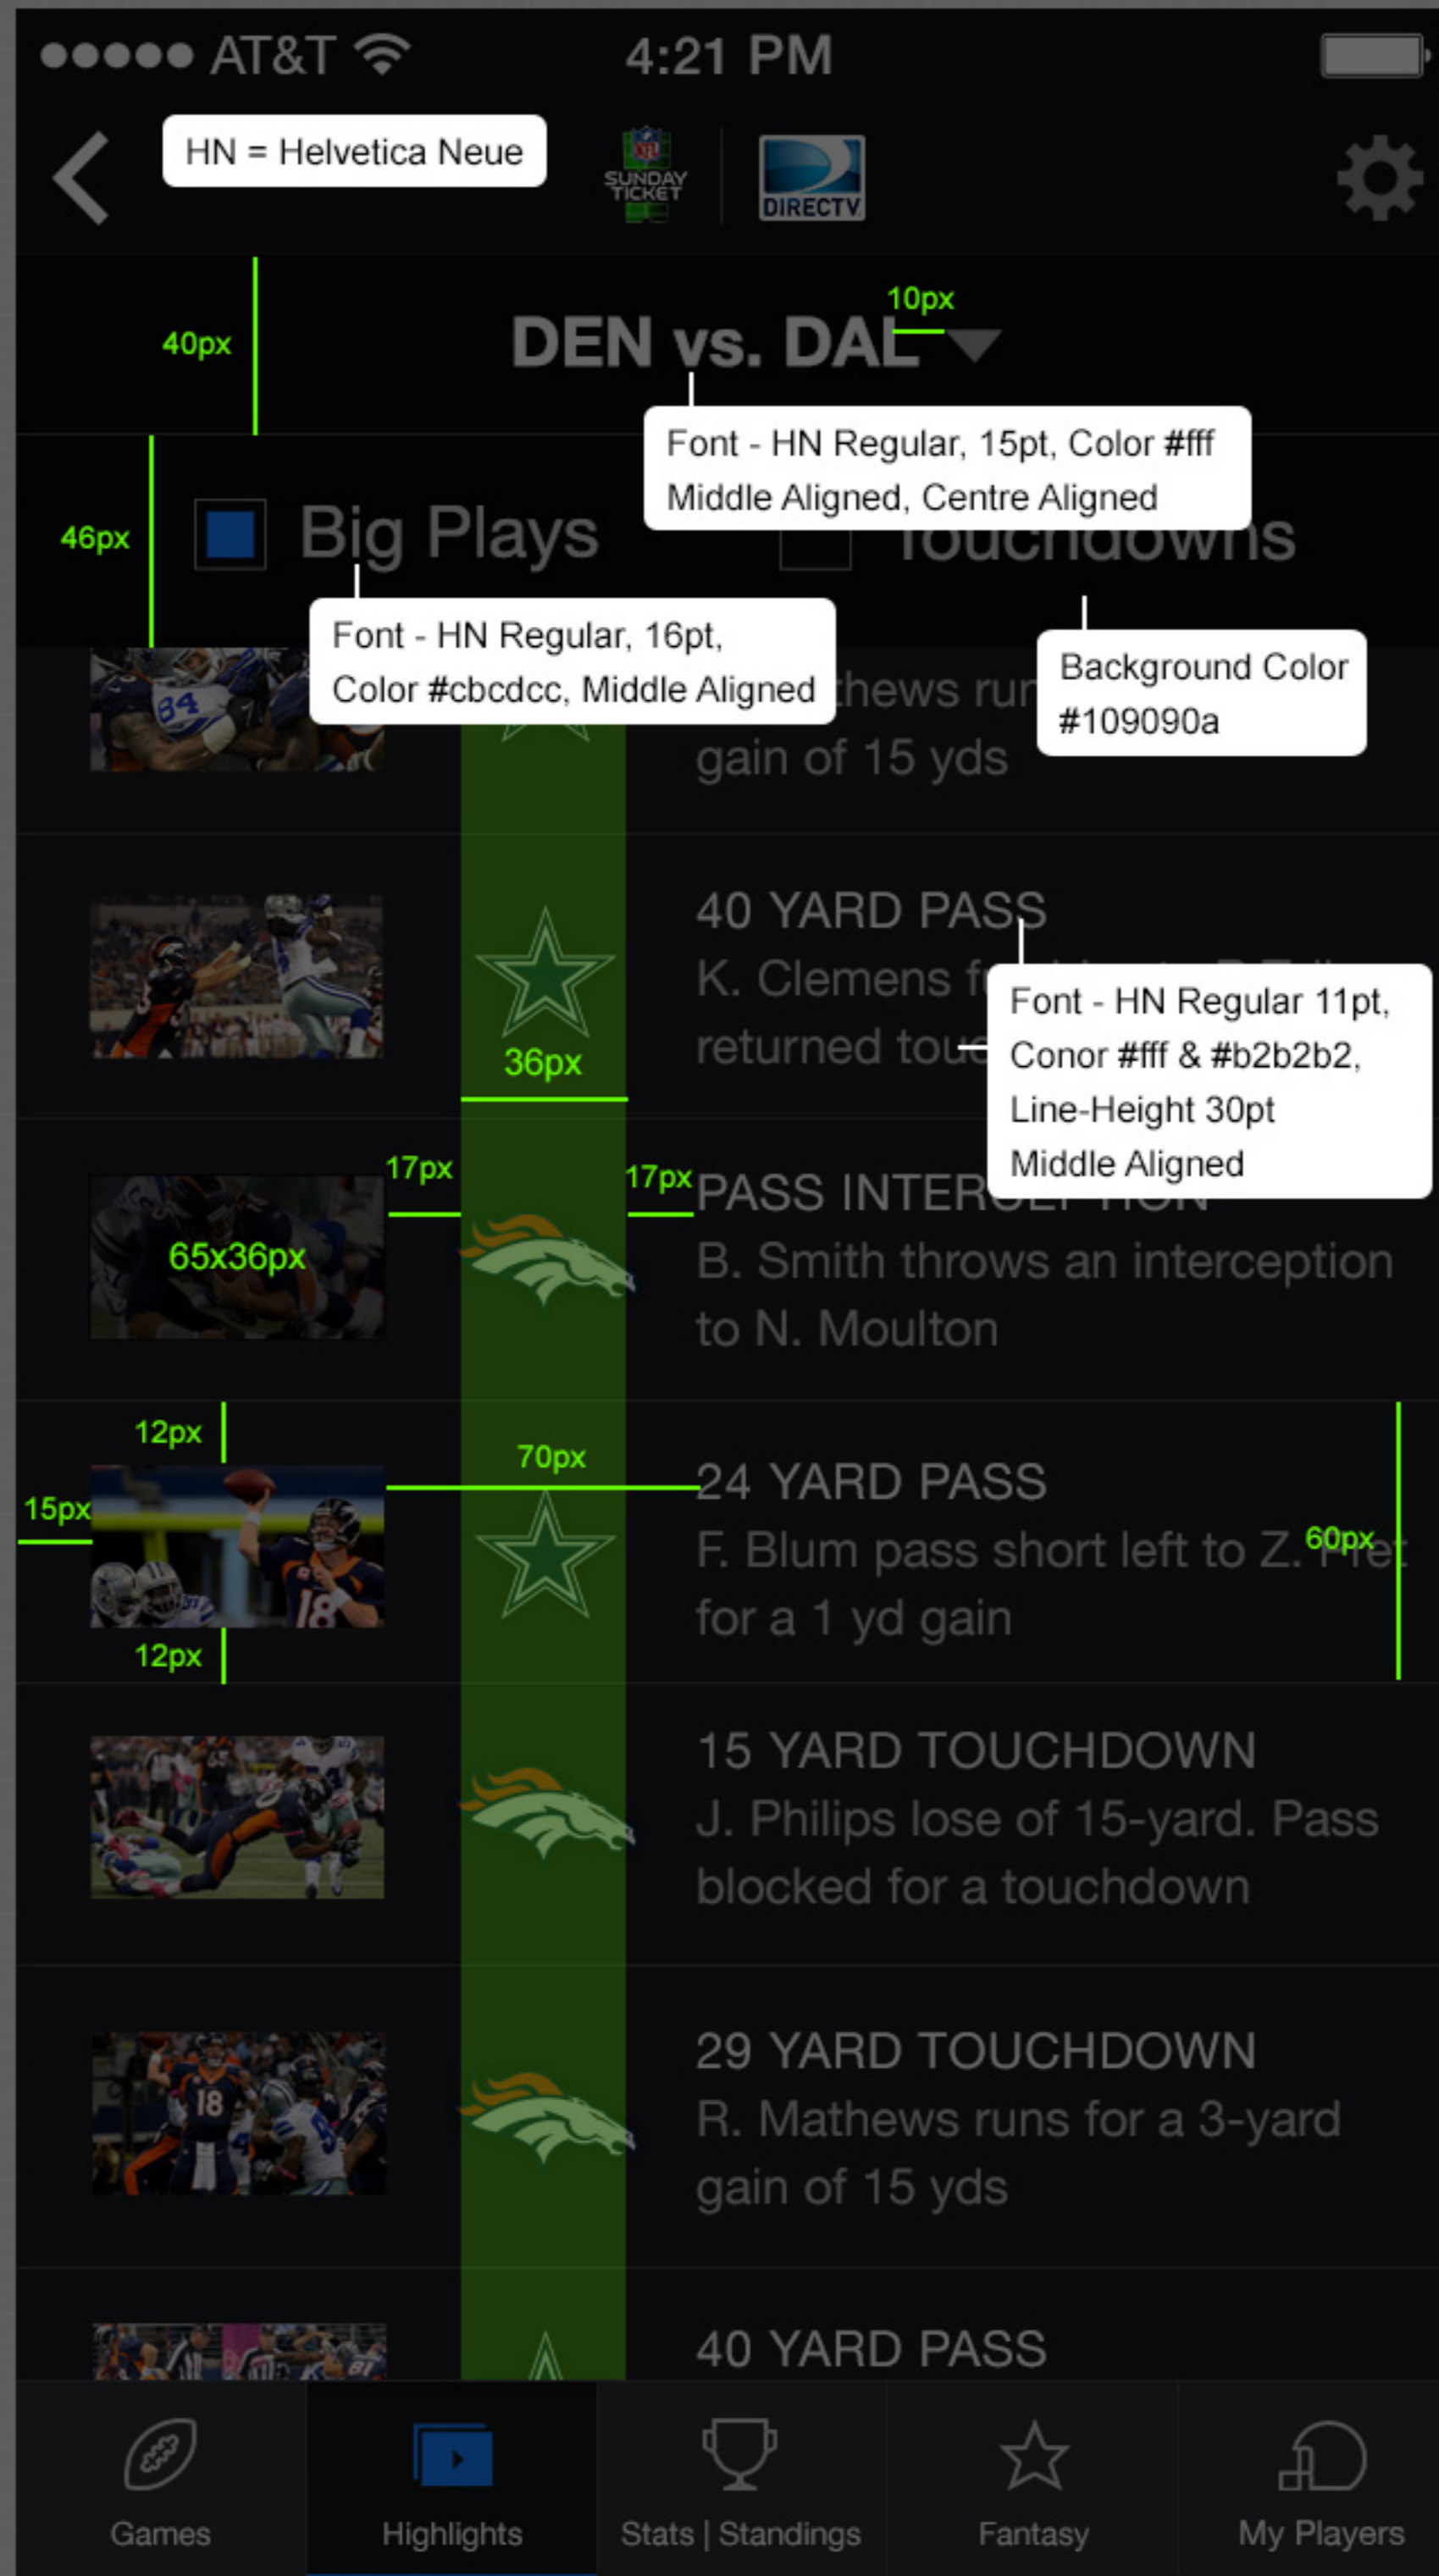

Notes / Revision History

Notes / Revision History

Notes / Revision History

Notes / Revision History

OFF State
 BGColor: #2C2D30
 Icons Outlined: #CCCCCC
 Halign=Center

ON State
 BGColor: #181A1C
 Icons Filled: #147DFF
 HAlign=Center
 Highlight Bar: 128px X 2 px
 Bar Color: 147DFF
 Inner Shadow on top:
 #000000, 40%, 1px size,
 5 px distance

H Rule: 640 px x 1 px
 Color #404043

88px
 128px
 (all buttons)

V Rule: 1 px x 88 px
 Color #404043

Font - HN Regular 14pt,
 Color #fff Opacity 100%
 HAlign=Center

Notes / Revision History

Notes / Revision History