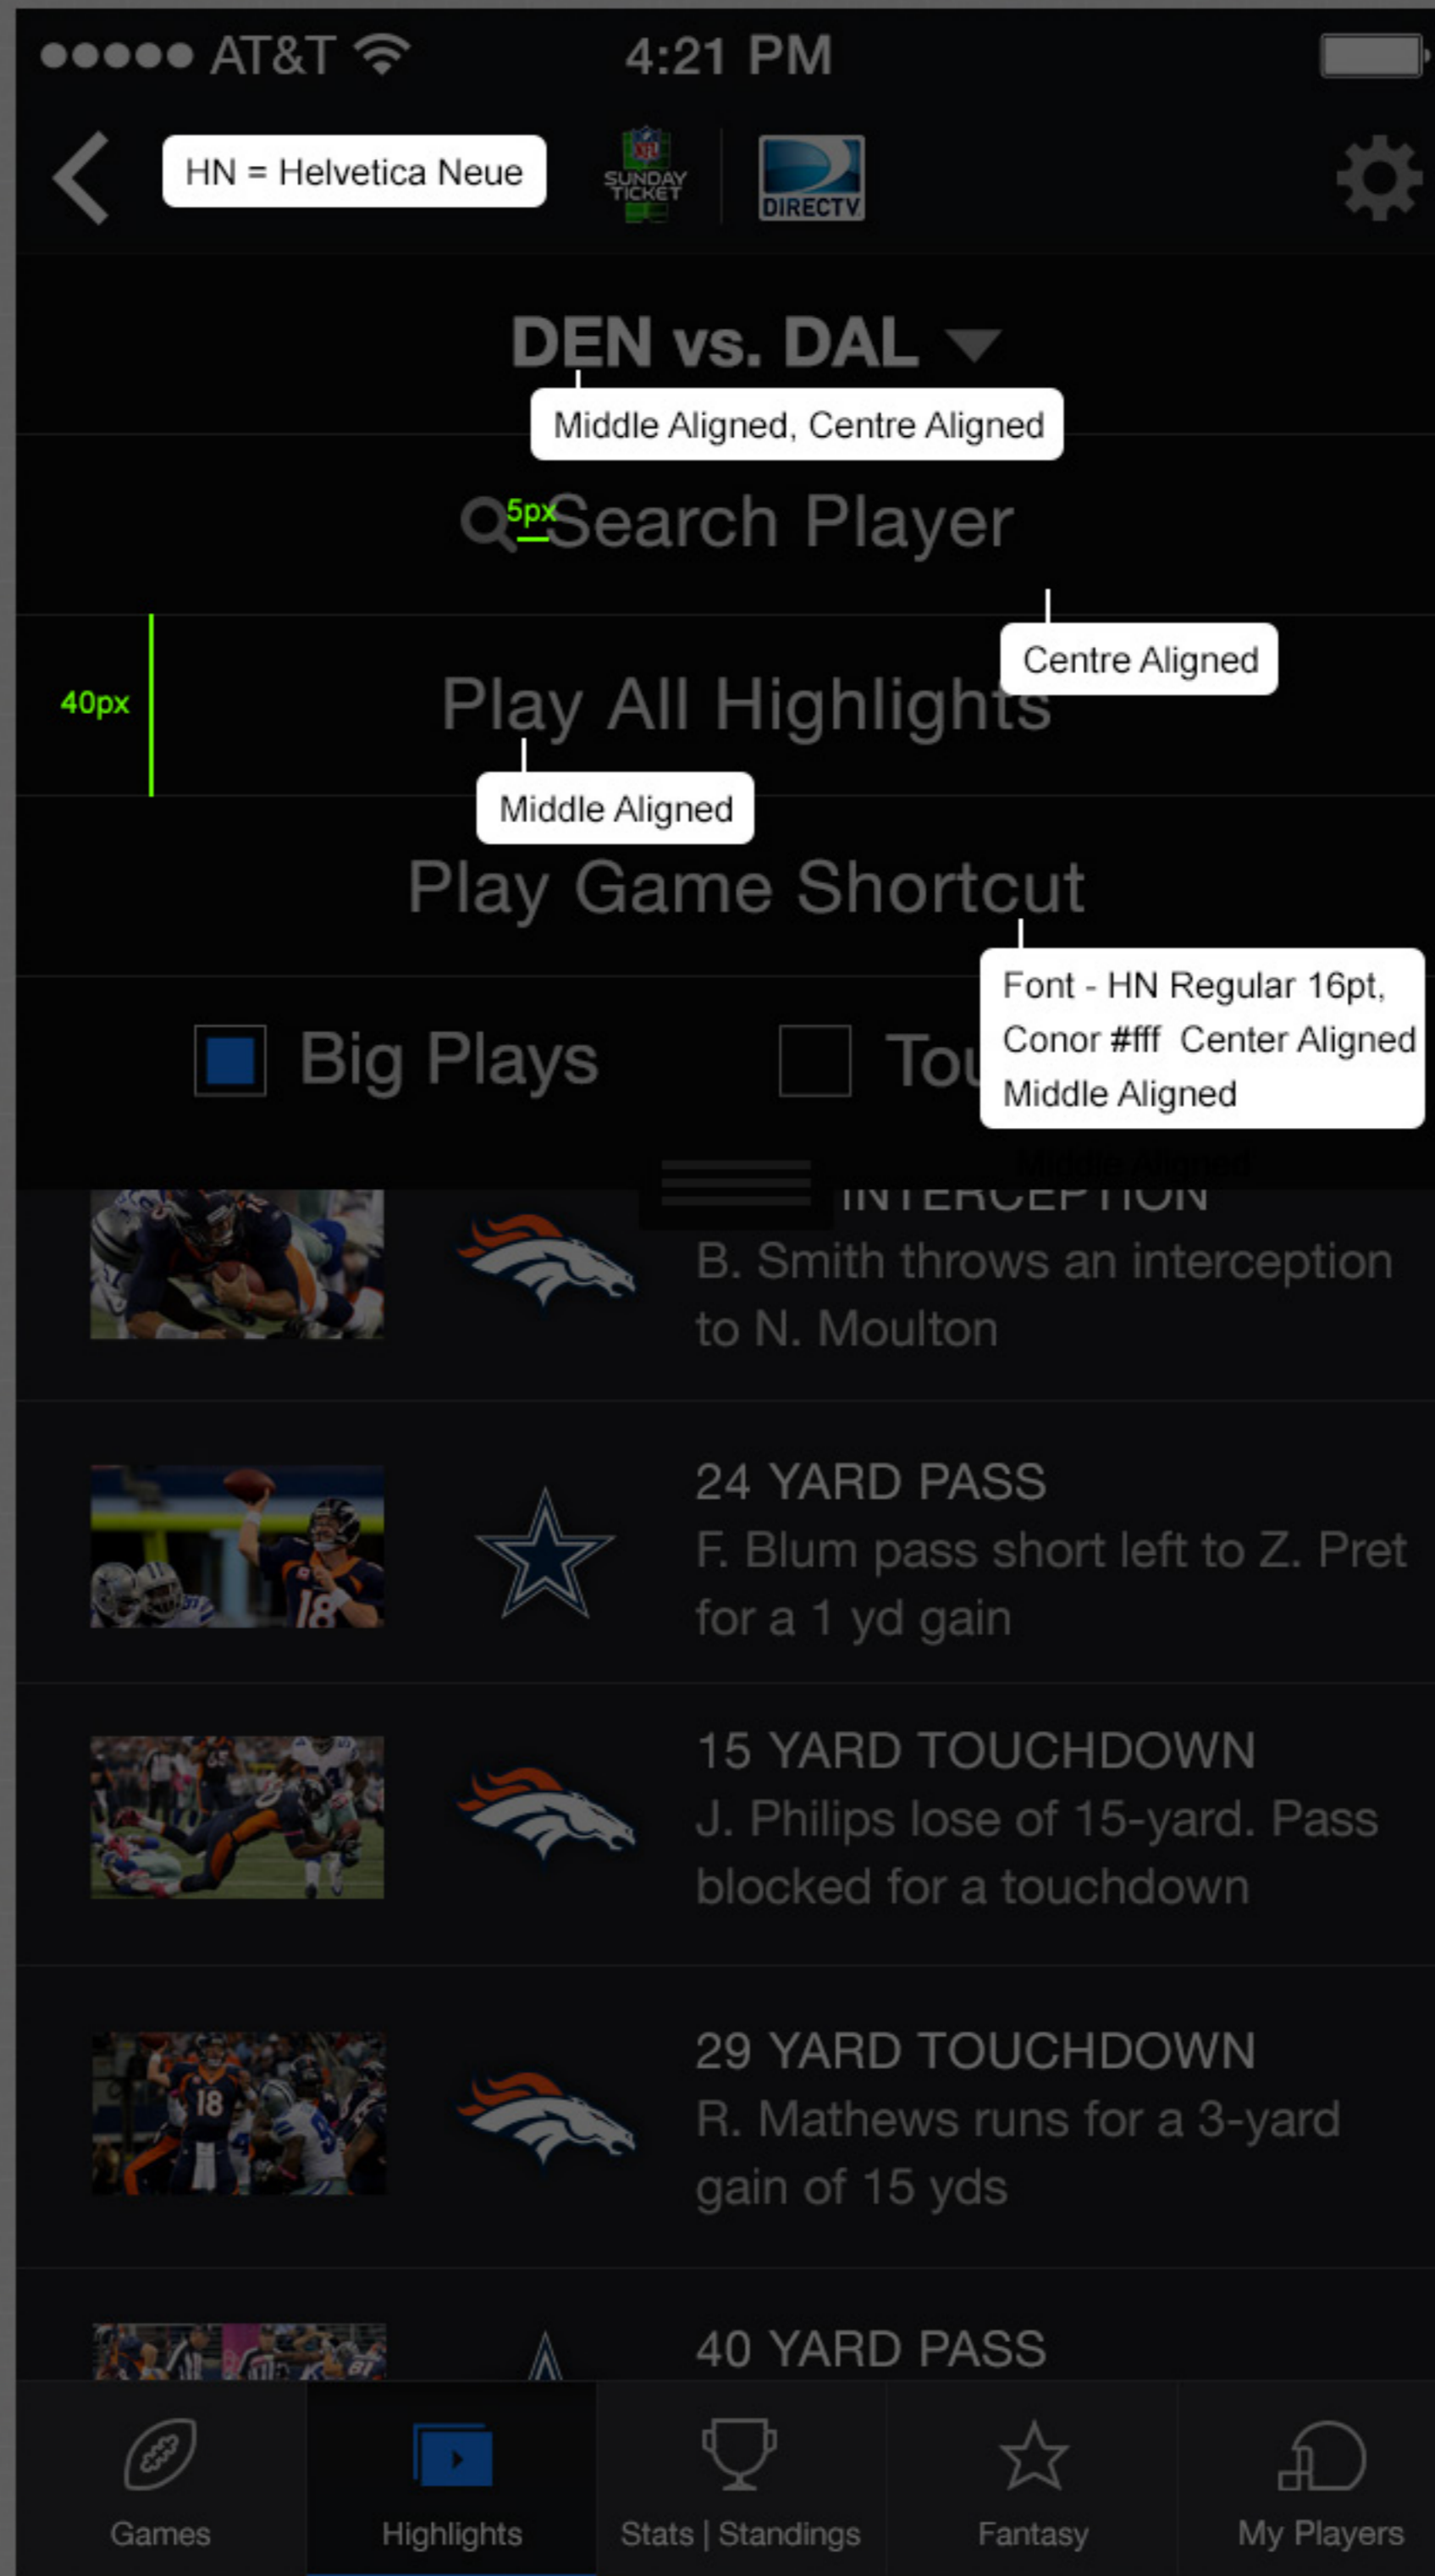

Notes / Revision History