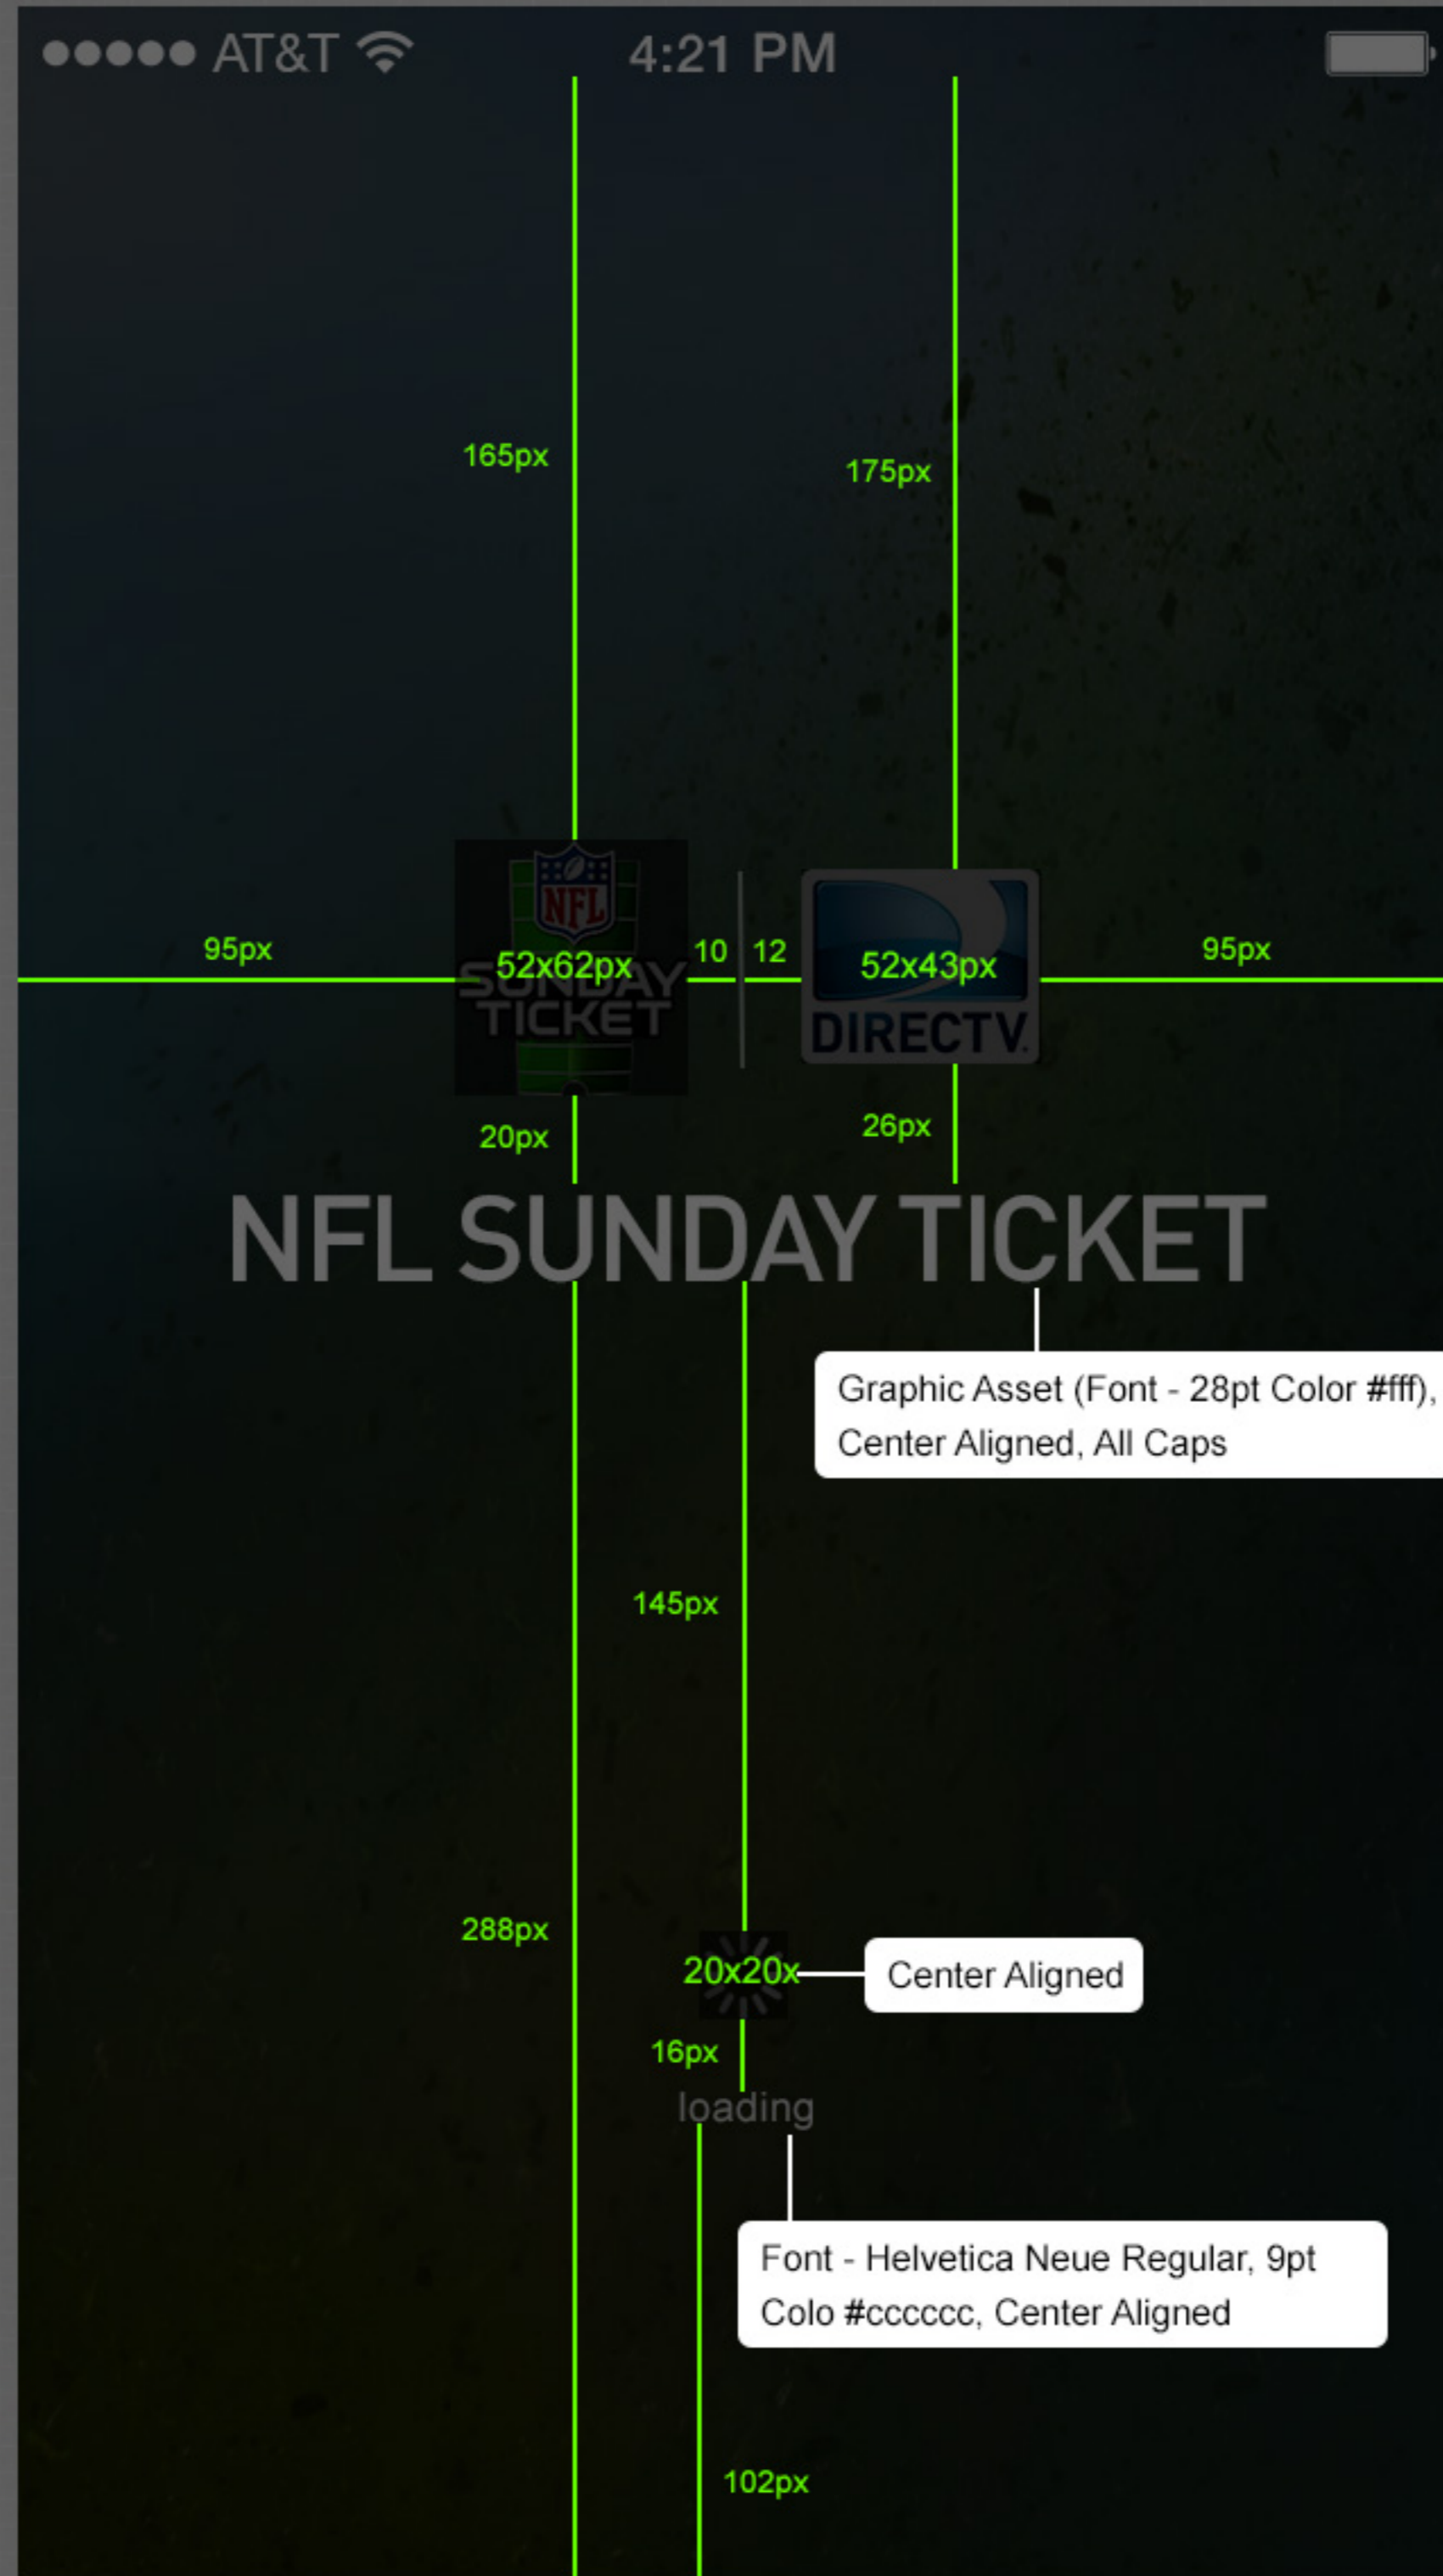

Notes / Revision History

Notes / Revision History

Notes / Revision History

Notes / Revision History

OFF State
 BGColor: #2C2D30
 Icons Outlined: #CCCCCC
 Halign=Center

ON State
 BGColor: #181A1C
 Icons Filled: #147DFF
 HAlign=Center
 Highlight Bar: 128px X 2 px
 Bar Color: 147DFF
 Inner Shadow on top:
 #000000, 40%, 1px size,
 5 px distance

H Rule: 640 px x 1 px
 Color #404043

88px
 128px
 (all buttons)

V Rule: 1 px x 88 px
 Color #404043

Font - HN Regular 14pt,
 Color #fff Opacity 100%
 HAlign=Center

Notes / Revision History

Notes / Revision History