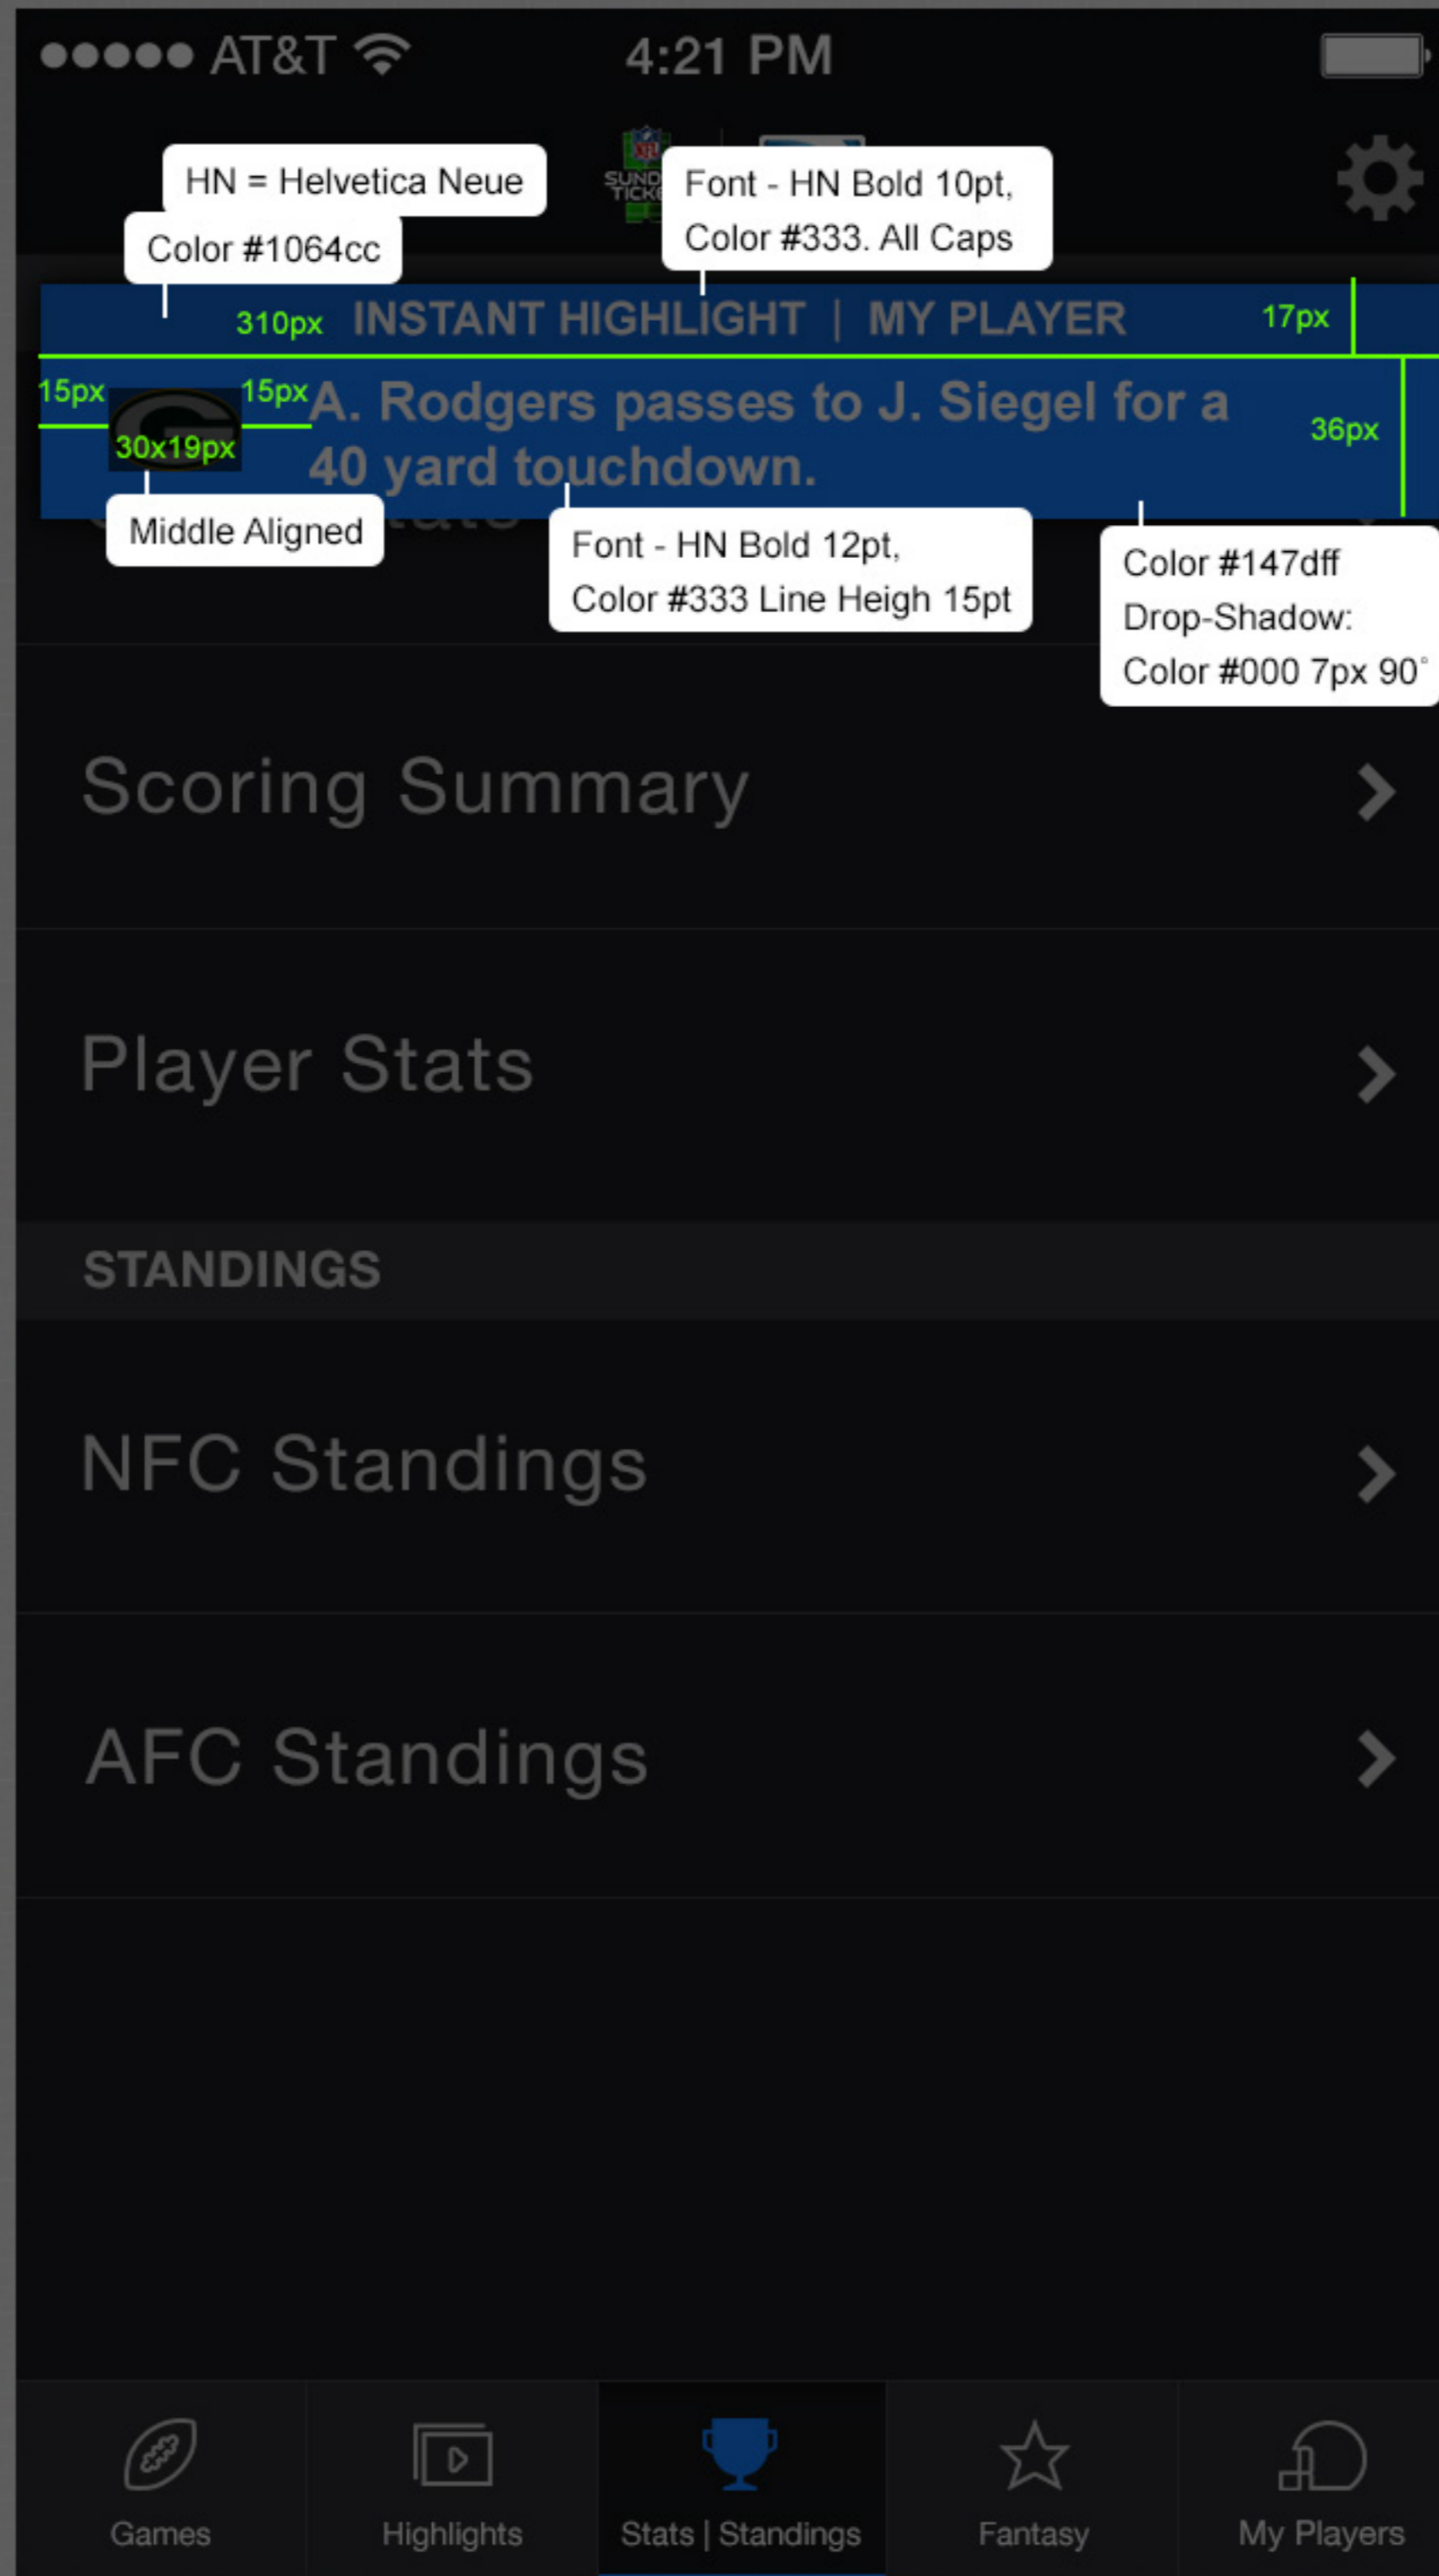

Notes / Revision History