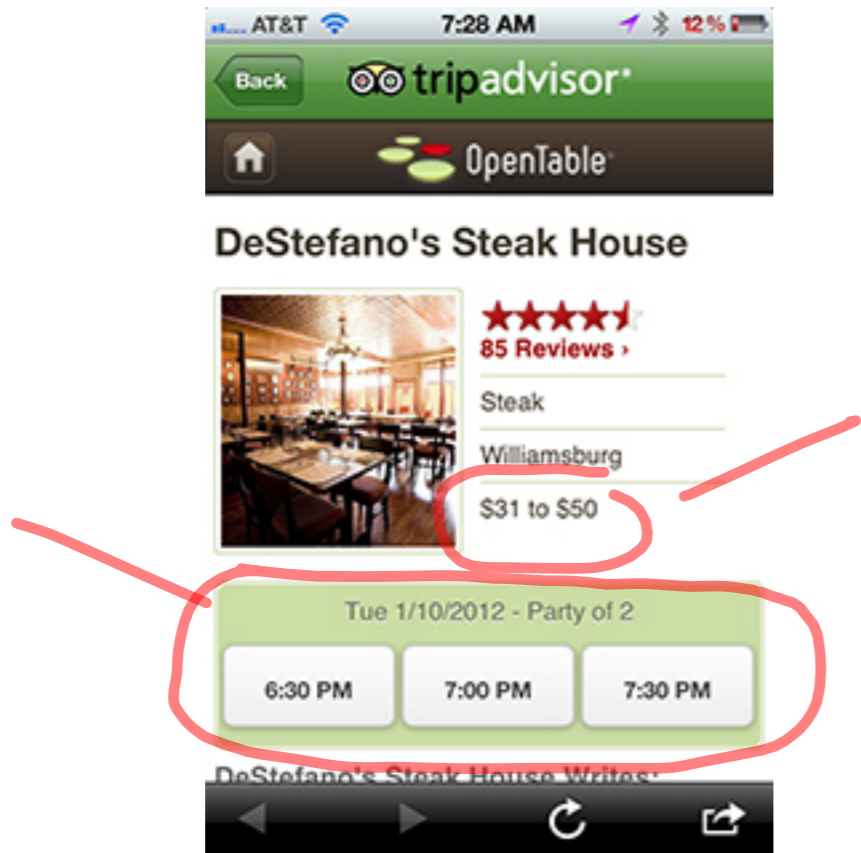

Large icon navigation

Area for tips from City Eats or a new instant deal or a notification area

Simple "add" list

Offers grouped together and language

"Open Now" - need quick answer

Local photos of food from local restaurants

Reviewed icon could be a sponsored review trigger

the add-on share screen all in one place

Reserve your table at
TRIX
145 Bedford Avenue
New York, NY 11211
(347) 599-0702

A table for 2 at 7:00pm is available!

Contact info

Tell us who the reservation is for and how we can reach you.

- Bagelteria** ★★★★★
483 Grand St (Union Ave & Grand St)
Est pickup time: 15-20 | 0.40 M away
- Frankie's** ★★★★★
490 Humboldt St (Humboldt St. & Ri...)
Est pickup time: 20-25 | 0.28 M away
- Garden Grill** ★★★★★
318 Graham Ave (Ainslie/devoe)
Est pickup time: 15-20 | 0.18 M away
- Kollege Diner** ★★★★★

Minimum Rating

★★★★★

Restaurants Within

0.1 mi 0.25 mi 0.5 mi 1 mi 5 mi

Food Ready Within

10 min 15 min 30 min 45 min

Cuisine Type

All