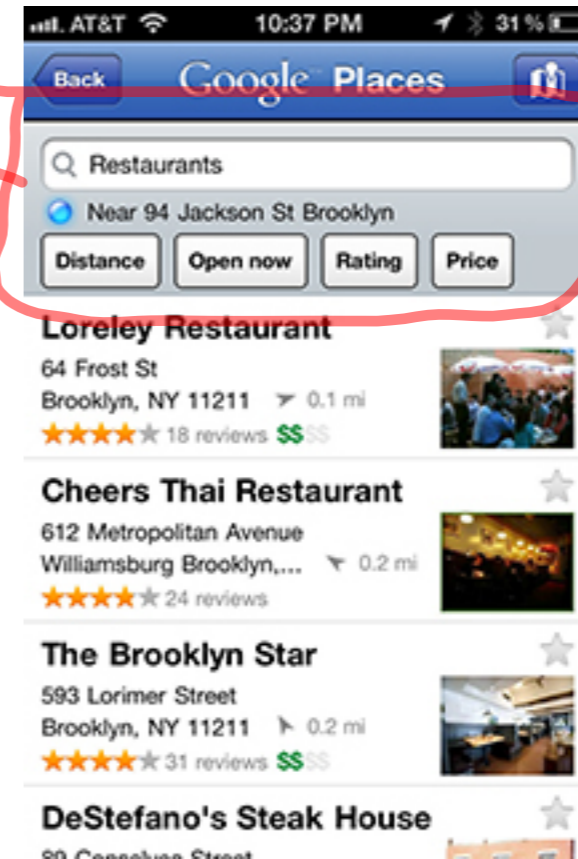

Reviewed icon could be a sponsored review trigger

the add-on share screen all in one place

Reserve your table at
TRIX
145 Bedford Avenue
New York, NY 11211
(347) 599-0702

A table for 2 at 7:00pm is available!

Contact info

Tell us who the reservation is for and how we can reach you.

- Bagelteria** ★★★★★
483 Grand St (Union Ave & Grand St)
Est pickup time: 15-20 | 0.40 M away
- Frankie's** ★★★★★
490 Humboldt St (Humboldt St. & Ri...)
Est pickup time: 20-25 | 0.28 M away
- Garden Grill** ★★★★★
318 Graham Ave (Ainslie/devoe)
Est pickup time: 15-20 | 0.18 M away
- Kollege Diner** ★★★★★

Minimum Rating

★★★★★

Restaurants Within

0.1 mi 0.25 mi 0.5 mi 1 mi 5 mi

Food Ready Within

10 min 15 min 30 min 45 min

Cuisine Type

All