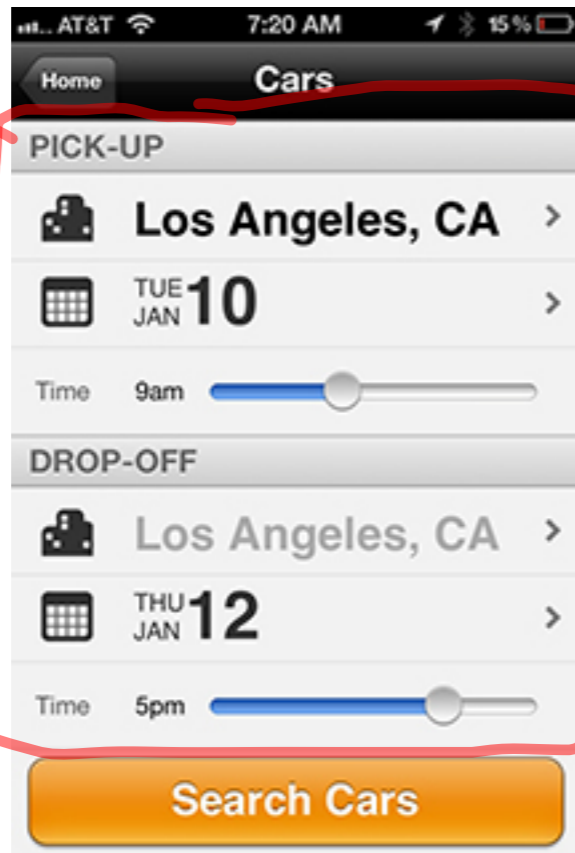

Contact info

Tell us who the reservation is for and how we can reach you.

- Bagelteria** ★★★★★
483 Grand St (Union Ave & Grand St)
Est pickup time: 15-20 | 0.40 M away
- Frankie's** ★★★★★
490 Humboldt St (Humboldt St. & Ri...)
Est pickup time: 20-25 | 0.28 M away
- Garden Grill** ★★★★★
318 Graham Ave (Ainslie/devoe)
Est pickup time: 15-20 | 0.18 M away
- Kollege Diner** ★★★★★

Minimum Rating

★★★★★

Restaurants Within

0.1 mi 0.25 mi 0.5 mi 1 mi 5 mi

Food Ready Within

10 min 15 min 30 min 45 min

Cuisine Type

All