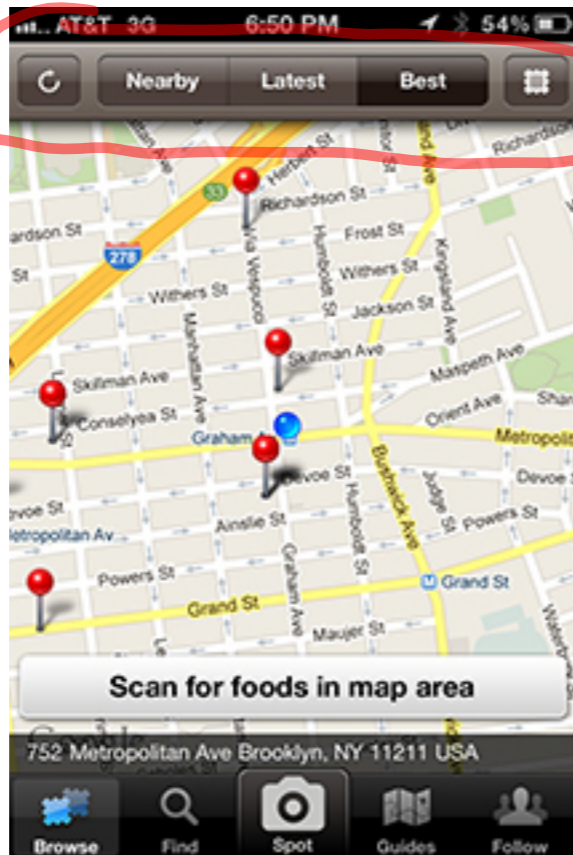

Reviewed icon could be a sponsored review trigger

the add-on share screen all in one place

Reserve your table at
TRIX
145 Bedford Avenue
New York, NY 11211
(347) 599-0702

A table for 2 at 7:00pm is available!

Contact info

Tell us who the reservation is for and how we can reach you.

- Bagelteria** ★★★★★
483 Grand St (Union Ave & Grand St)
Est pickup time: 15-20 | 0.40 M away
- Frankie's** ★★★★★
490 Humboldt St (Humboldt St. & Ri...)
Est pickup time: 20-25 | 0.28 M away
- Garden Grill** ★★★★★
318 Graham Ave (Ainslie/devoe)
Est pickup time: 15-20 | 0.18 M away
- Kollege Diner** ★★★★★

Minimum Rating

★★★★★

Restaurants Within

0.1 mi 0.25 mi 0.5 mi 1 mi 5 mi

Food Ready Within

10 min 15 min 30 min 45 min

Cuisine Type

All

MENUPAGES

RESTAURANT SEARCH

What? e.g., Greek, tacos, Alice's

Where? Current Location

Send Feedback | About

What? e.g., Greek, tacos, Alice's

Where? Current Location

Add Refinements: