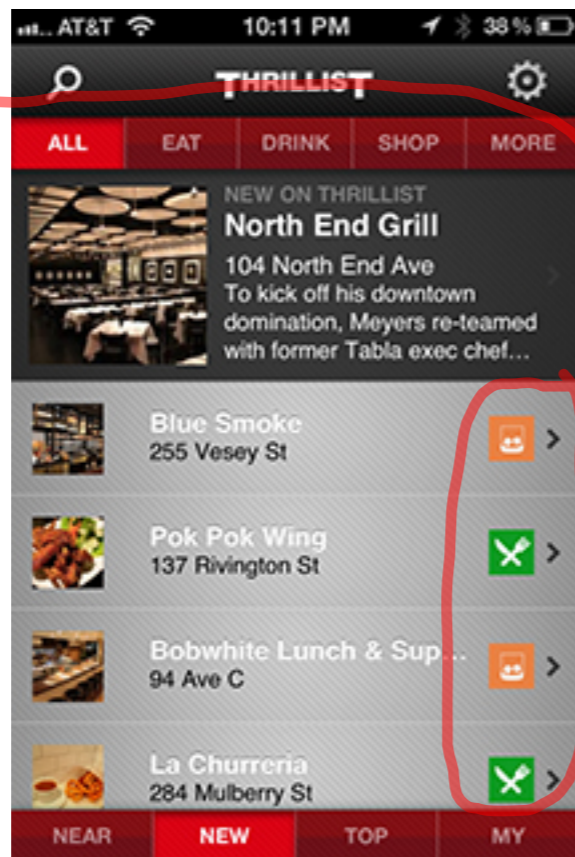

Large icon navigation

Area for tips from City Eats or a new instant deal or a notification area

Simple "add" list

Offers grouped together and language

"Open Now" - need quick answer

Local photos of food from local restaurants

Reviewed icon could be a sponsored review trigger

the add-on share screen all in one place

Reserve your table at
TRIX
145 Bedford Avenue
New York, NY 11211
(347) 599-0702

A table for 2 at 7:00pm is available!

Contact info

Tell us who the reservation is for and how we can reach you.

- Bagelteria** ★★★★★
483 Grand St (Union Ave & Grand St)
Est pickup time: 15-20 | 0.40 M away
- Frankie's** ★★★★★
490 Humboldt St (Humboldt St. & Ri...)
Est pickup time: 20-25 | 0.28 M away
- Garden Grill** ★★★★★
318 Graham Ave (Ainslie/devoe)
Est pickup time: 15-20 | 0.18 M away
- Kollege Diner** ★★★★★

Minimum Rating

★★★★★

Restaurants Within

0.1 mi 0.25 mi 0.5 mi 1 mi 5 mi

Food Ready Within

10 min 15 min 30 min 45 min

Cuisine Type

All