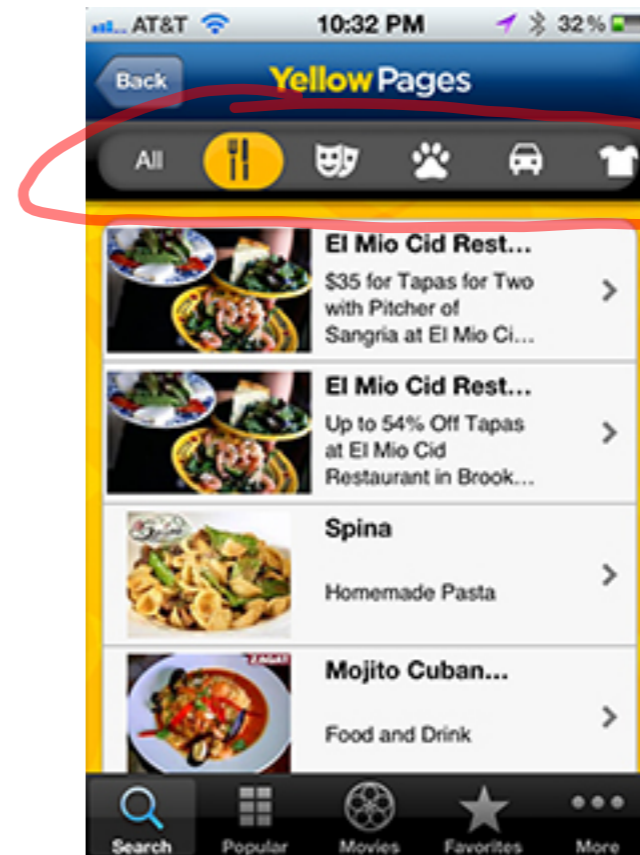

Contact info

Tell us who the reservation is for and how we can reach you.

- Bagelteria** ★★★★★
483 Grand St (Union Ave & Grand St)
Est pickup time: 15-20 | 0.40 M away
- Frankie's** ★★★★★
490 Humboldt St (Humboldt St. & Ri...)
Est pickup time: 20-25 | 0.28 M away
- Garden Grill** ★★★★★
318 Graham Ave (Ainslie/devoe)
Est pickup time: 15-20 | 0.18 M away
- Kollege Diner** ★★★★★

Minimum Rating

★★★★★

Restaurants Within

0.1 mi 0.25 mi 0.5 mi 1 mi 5 mi

Food Ready Within

10 min 15 min 30 min 45 min

Cuisine Type

All