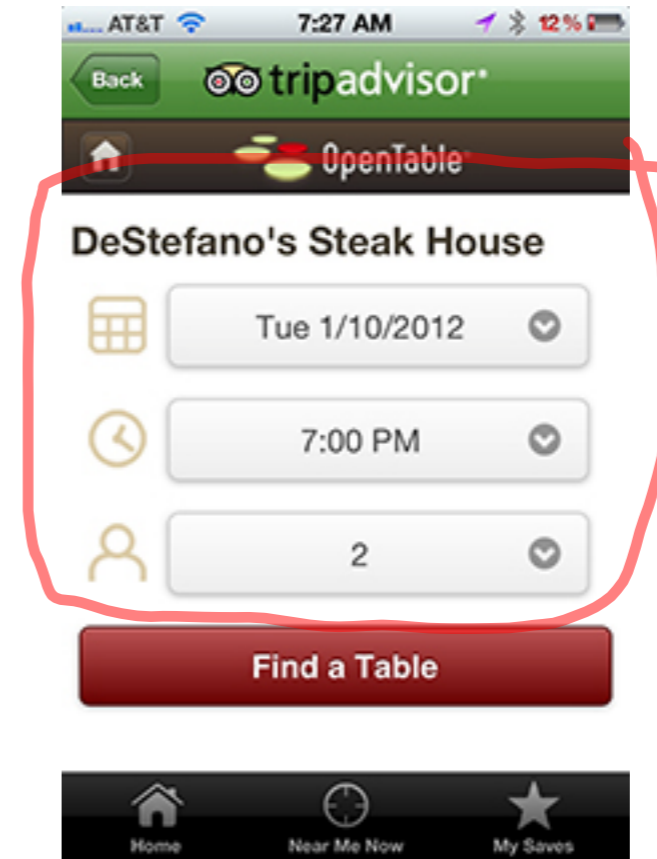

Reviewed icon could be a sponsored review trigger

the add-on share screen all in one place

Reserve your table at
TRIX
145 Bedford Avenue
New York, NY 11211
(347) 599-0702

A table for 2 at 7:00pm is available!

Contact info

Tell us who the reservation is for and how we can reach you.

- Bagelteria** ★★★★★
483 Grand St (Union Ave & Grand St)
Est pickup time: 15-20 | 0.40 M away
- Frankie's** ★★★★★
490 Humboldt St (Humboldt St. & Ri...)
Est pickup time: 20-25 | 0.28 M away
- Garden Grill** ★★★★★
318 Graham Ave (Ainslie/devoe)
Est pickup time: 15-20 | 0.18 M away
- Kollege Diner** ★★★★★

Minimum Rating

★★★★★

Restaurants Within

0.1 mi 0.25 mi 0.5 mi 1 mi 5 mi

Food Ready Within

10 min 15 min 30 min 45 min

Cuisine Type

All