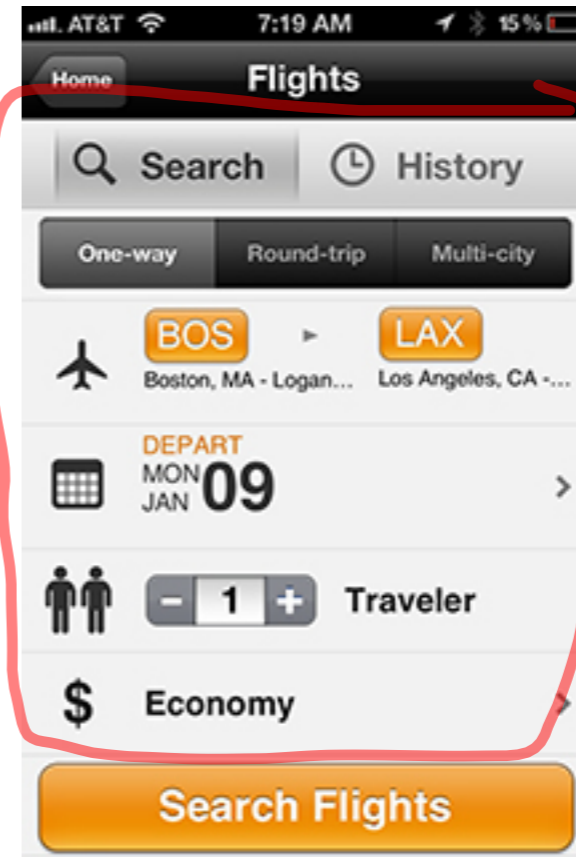

Contact info

Tell us who the reservation is for and how we can reach you.

- Bagelteria** ★★★★★
483 Grand St (Union Ave & Grand St)
Est pickup time: 15-20 | 0.40 M away
- Frankie's** ★★★★★
490 Humboldt St (Humboldt St. & Ri...)
Est pickup time: 20-25 | 0.28 M away
- Garden Grill** ★★★★★
318 Graham Ave (Ainslie/devoe)
Est pickup time: 15-20 | 0.18 M away
- Kollege Diner** ★★★★★