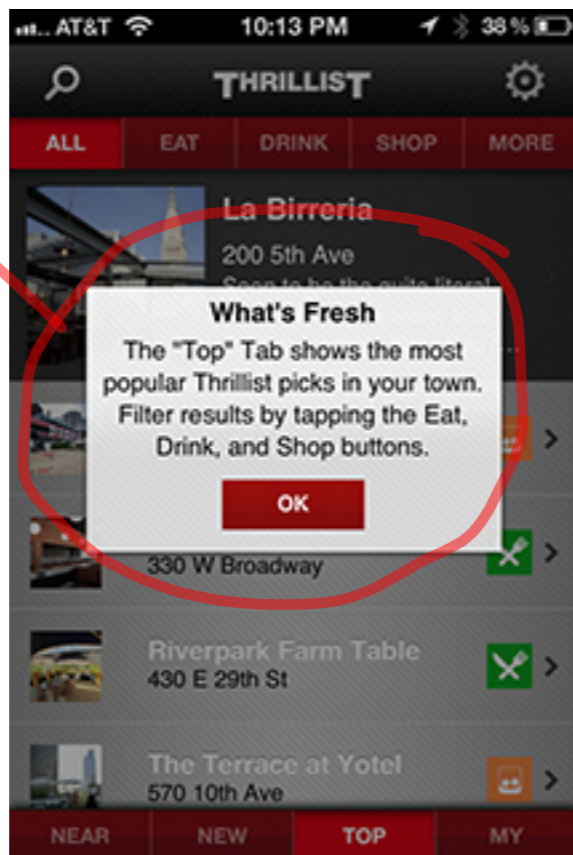

Contact info

Tell us who the reservation is for and how we can reach you.

- Bagelteria** ★★★★★
483 Grand St (Union Ave & Grand St)
Est pickup time: 15-20 | 0.40 M away
- Frankie's** ★★★★★
490 Humboldt St (Humboldt St. & Ri...)
Est pickup time: 20-25 | 0.28 M away
- Garden Grill** ★★★★★
318 Graham Ave (Ainslie/devoe)
Est pickup time: 15-20 | 0.18 M away
- Kollege Diner** ★★★★★