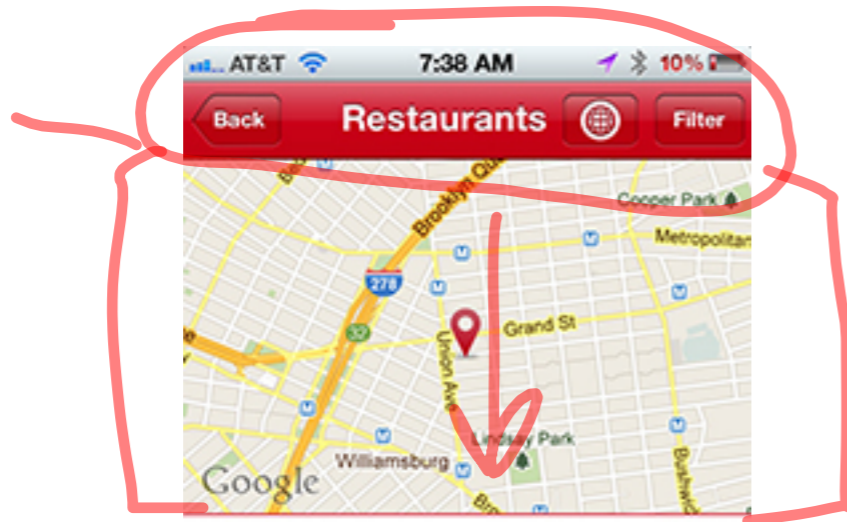

Contact info

Tell us who the reservation is for and how we can reach you.

- Bagelteria** ★★★★★
483 Grand St (Union Ave & Grand St)
Est pickup time: 15-20 | 0.40 M away
- Frankie's** ★★★★★
490 Humboldt St (Humboldt St. & Ri...)
Est pickup time: 20-25 | 0.28 M away
- Garden Grill** ★★★★★
318 Graham Ave (Ainslie/devoe)
Est pickup time: 15-20 | 0.18 M away
- Kollege Diner** ★★★★★

Minimum Rating

★★★★★

Restaurants Within

0.1 mi 0.25 mi 0.5 mi 1 mi 5 mi

Food Ready Within

10 min 15 min 30 min 45 min

Cuisine Type

All