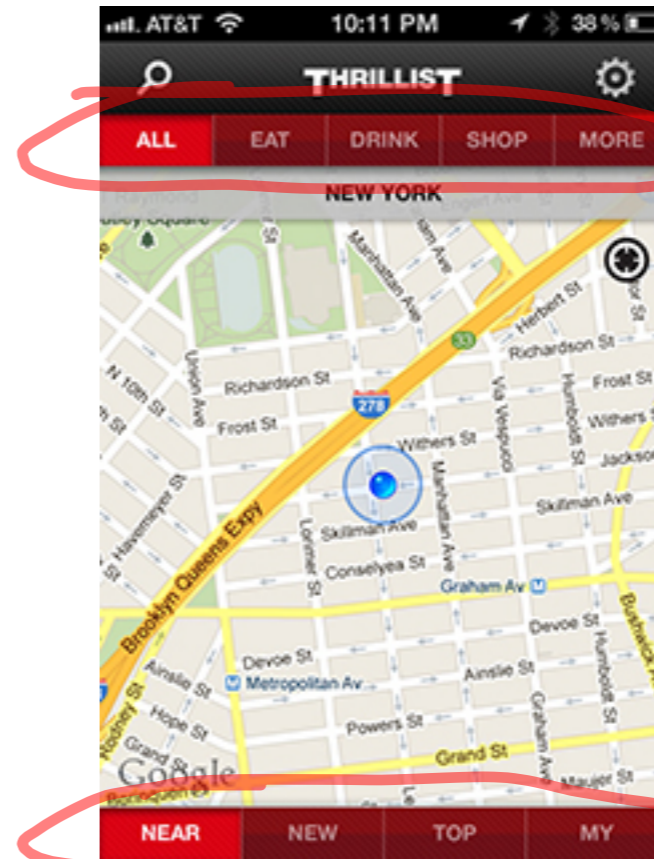

Reviewed icon could be a sponsored review trigger

the add-on share screen all in one place

Reserve your table at
TRIX
145 Bedford Avenue
New York, NY 11211
(347) 599-0702

A table for 2 at 7:00pm is available!

Contact info

Tell us who the reservation is for and how we can reach you.

- Bagelteria** ★★★★★
483 Grand St (Union Ave & Grand St)
Est pickup time: 15-20 | 0.40 M away
- Frankie's** ★★★★★
490 Humboldt St (Humboldt St. & Ri...)
Est pickup time: 20-25 | 0.28 M away
- Garden Grill** ★★★★★
318 Graham Ave (Ainslie/devoe)
Est pickup time: 15-20 | 0.18 M away
- Kollege Diner** ★★★★★

Minimum Rating

★★★★★

Restaurants Within

0.1 mi 0.25 mi 0.5 mi 1 mi 5 mi

Food Ready Within

10 min 15 min 30 min 45 min

Cuisine Type

All