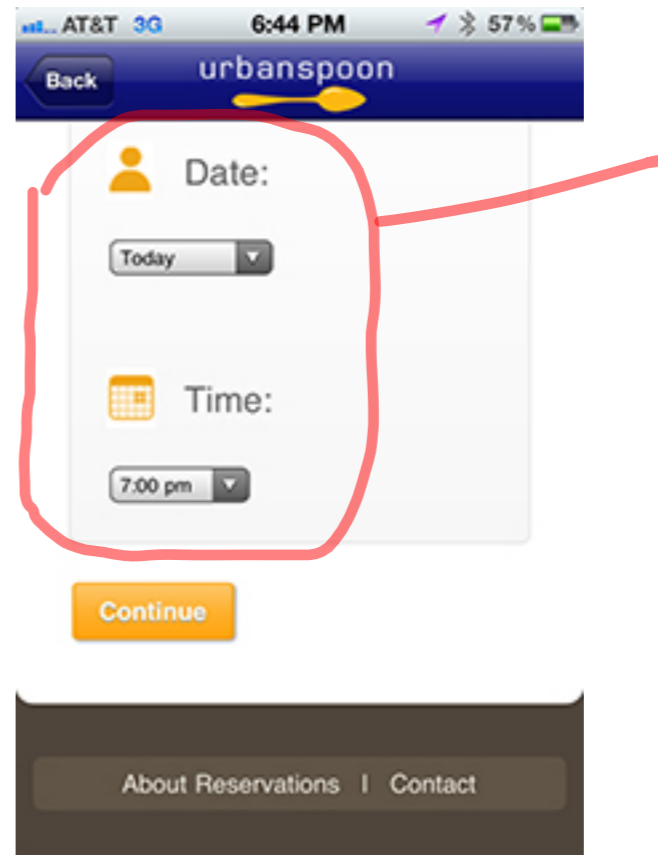

Large icon navigation

Area for tips from City Eats or a new instant deal or a notification area

Simple "add" list

Offers grouped together and language

"Open Now" - need quick answer

Local photos of food from local restaurants

Reviewed icon could be a sponsored review trigger

the add-on share screen all in one place

Reserve your table at
TRIX
145 Bedford Avenue
New York, NY 11211
(347) 599-0702

A table for 2 at 7:00pm is available!