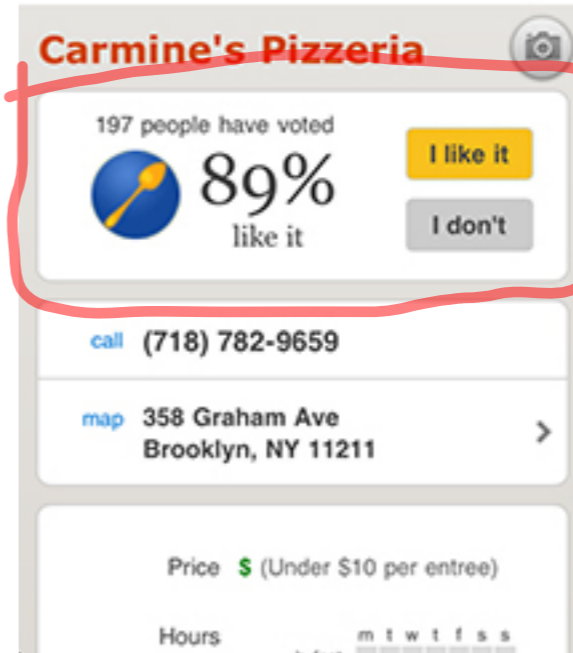

Large icon navigation

Area for tips from City Eats or a new instant deal or a notification area

Simple "add" list

Offers grouped together and language

"Open Now" - need quick answer

Local photos of food from local restaurants

Reviewed icon could be a sponsored review trigger

the add-on share screen all in one place

Reserve your table at
TRIX
145 Bedford Avenue
New York, NY 11211
(347) 599-0702

A table for 2 at 7:00pm is available!