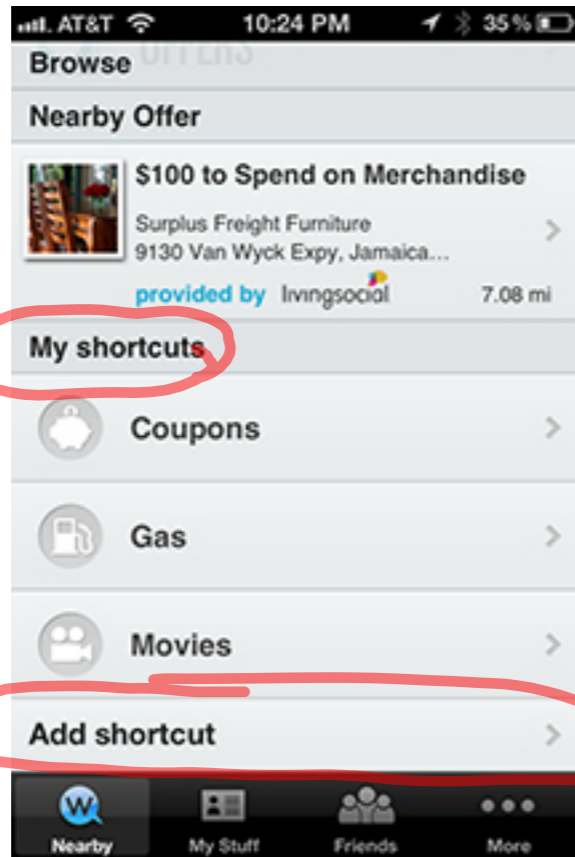

Contact info

Tell us who the reservation is for and how we can reach you.

- Bagelteria** ★★★★★
483 Grand St (Union Ave & Grand St)
Est pickup time: 15-20 | 0.40 M away
- Frankie's** ★★★★★
490 Humboldt St (Humboldt St. & Ri...)
Est pickup time: 20-25 | 0.28 M away
- Garden Grill** ★★★★★
318 Graham Ave (Ainslie/devoe)
Est pickup time: 15-20 | 0.18 M away
- Kollege Diner** ★★★★★

Minimum Rating

★★★★★

Restaurants Within

0.1 mi 0.25 mi 0.5 mi 1 mi 5 mi

Food Ready Within

10 min 15 min 30 min 45 min

Cuisine Type

All