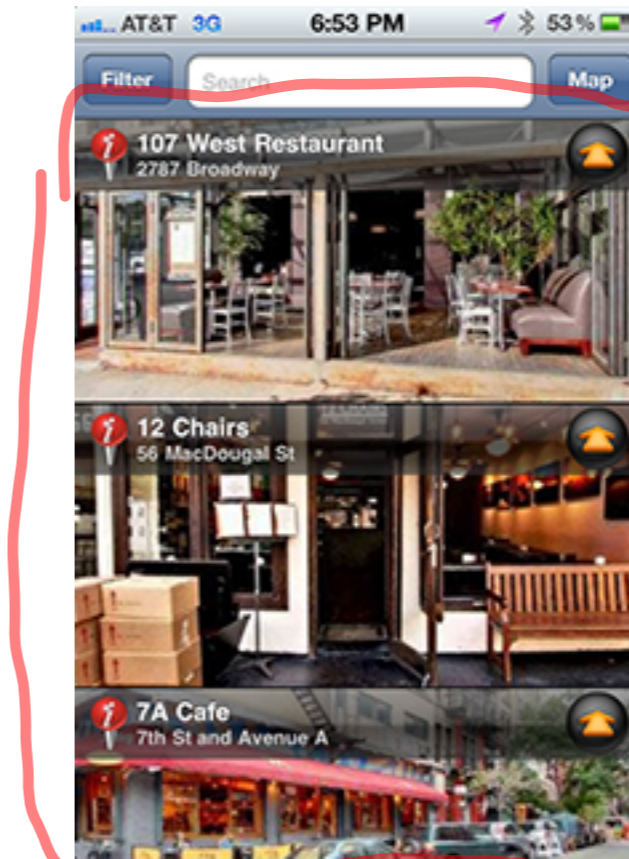

Large icon navigation

Area for tips from City Eats or a new instant deal or a notification area

Simple "add" list

Offers grouped together and language

"Open Now" - need quick answer

Local photos of food from local restaurants

Reviewed icon could be a sponsored review trigger

the add-on share screen all in one place

Reserve your table at
TRIX
145 Bedford Avenue
New York, NY 11211
(347) 599-0702

A table for 2 at 7:00pm is available!

Contact info

Tell us who the reservation is for and how we can reach you.

- Bagelteria** ★★★★★
483 Grand St (Union Ave & Grand St)
Est pickup time: 15-20 | 0.40 M away
- Frankie's** ★★★★★
490 Humboldt St (Humboldt St. & Ri...)
Est pickup time: 20-25 | 0.28 M away
- Garden Grill** ★★★★★
318 Graham Ave (Ainslie/devoe)
Est pickup time: 15-20 | 0.18 M away
- Kollege Diner** ★★★★★