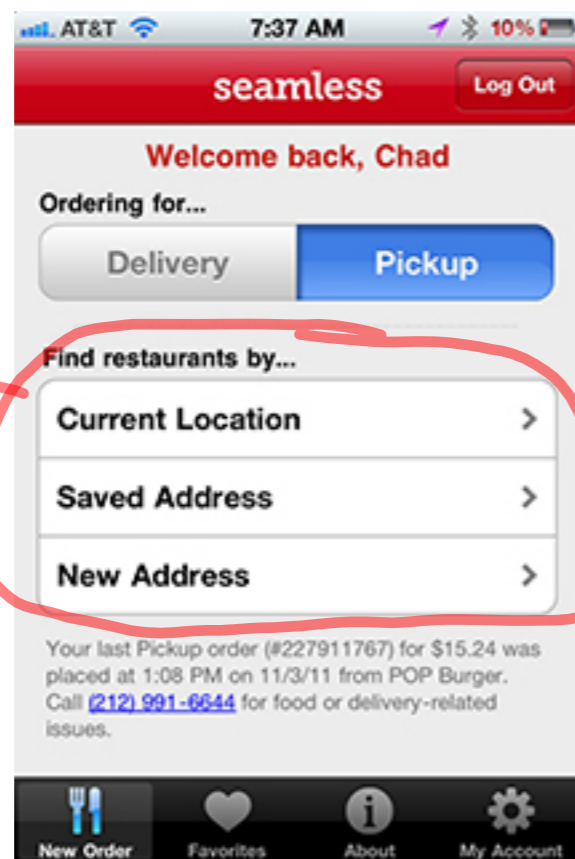

Contact info

Tell us who the reservation is for and how we can reach you.

- Bagelteria** ★★★★★
483 Grand St (Union Ave & Grand St)
Est pickup time: 15-20 | 0.40 M away
- Frankie's** ★★★★★
490 Humboldt St (Humboldt St. & Ri...)
Est pickup time: 20-25 | 0.28 M away
- Garden Grill** ★★★★★
318 Graham Ave (Ainslie/devoe)
Est pickup time: 15-20 | 0.18 M away
- Kollege Diner** ★★★★★