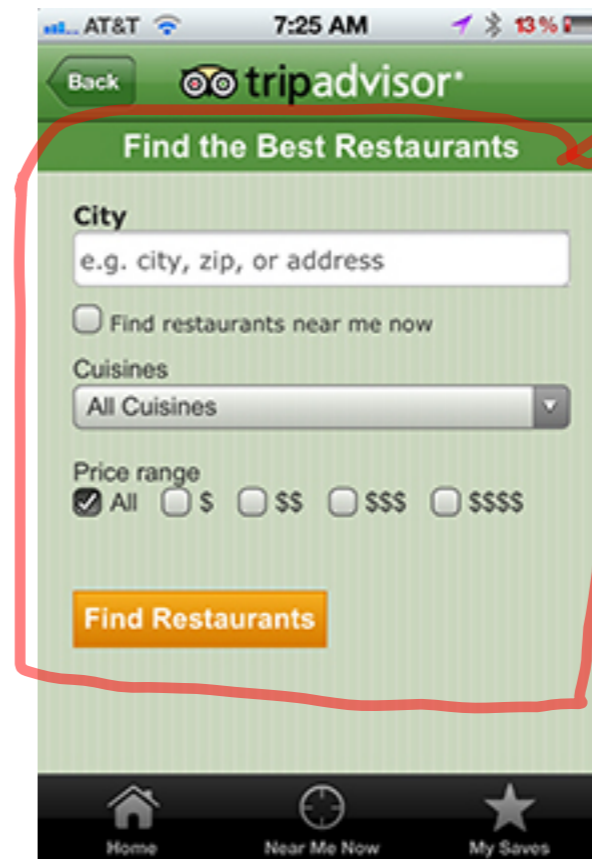

Contact info

Tell us who the reservation is for and how we can reach you.

- Bagelteria** ★★★★★
483 Grand St (Union Ave & Grand St)
Est pickup time: 15-20 | 0.40 M away
- Frankie's** ★★★★★
490 Humboldt St (Humboldt St. & Ri...)
Est pickup time: 20-25 | 0.28 M away
- Garden Grill** ★★★★★
318 Graham Ave (Ainslie/devoe)
Est pickup time: 15-20 | 0.18 M away
- Kollege Diner** ★★★★★

Minimum Rating

★★★★★

Restaurants Within

0.1 mi 0.25 mi 0.5 mi 1 mi 5 mi

Food Ready Within

10 min 15 min 30 min 45 min

Cuisine Type

All