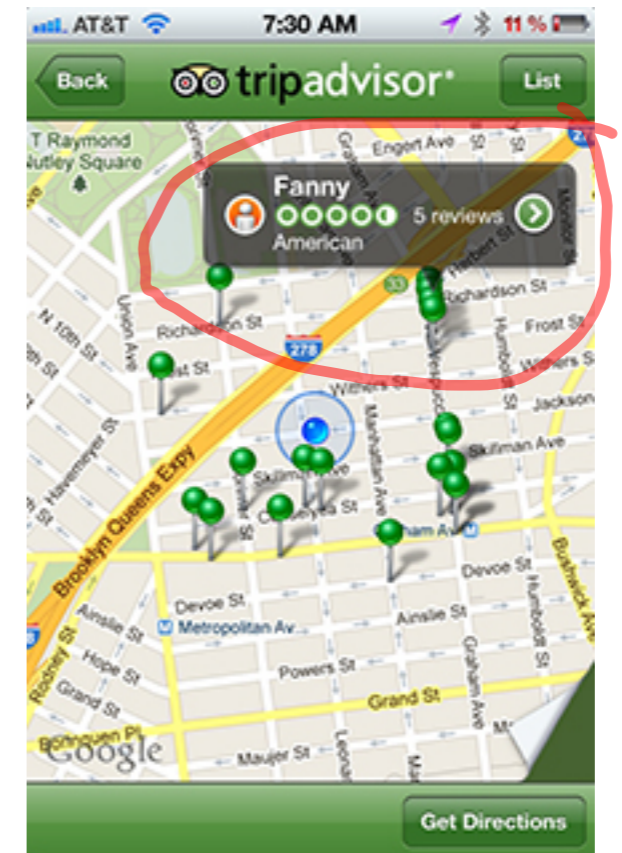

Reviewed icon could be a sponsored review trigger

the add-on share screen all in one place

Reserve your table at
TRIX
145 Bedford Avenue
New York, NY 11211
(347) 599-0702

A table for 2 at 7:00pm is available!

Contact info

Tell us who the reservation is for and how we can reach you.

- Bagelteria** ★★★★★
483 Grand St (Union Ave & Grand St)
Est pickup time: 15-20 | 0.40 M away
- Frankie's** ★★★★★
490 Humboldt St (Humboldt St. & Ri...)
Est pickup time: 20-25 | 0.28 M away
- Garden Grill** ★★★★★
318 Graham Ave (Ainslie/devoe)
Est pickup time: 15-20 | 0.18 M away
- Kollege Diner** ★★★★★

Minimum Rating

★★★★★

Restaurants Within

0.1 mi 0.25 mi 0.5 mi 1 mi 5 mi

Food Ready Within

10 min 15 min 30 min 45 min

Cuisine Type

All