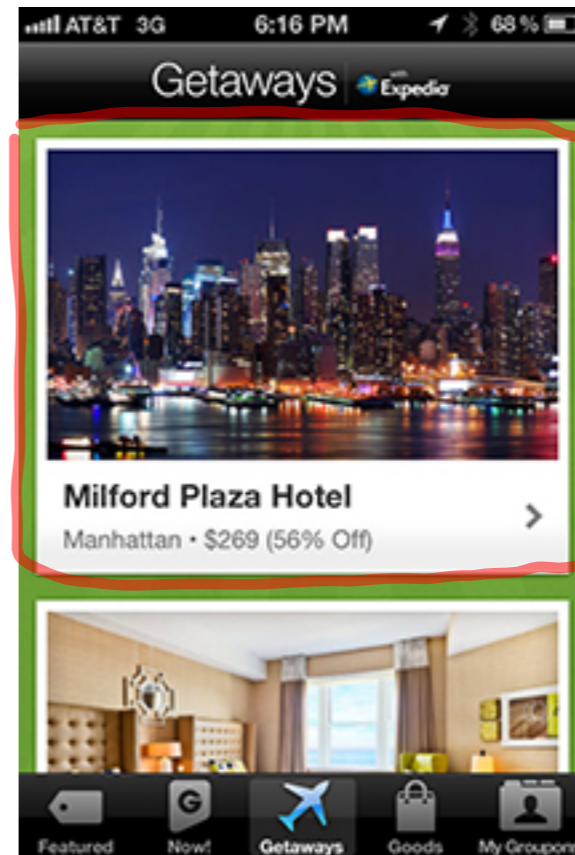

Scrolling navigation

Click icon and note or reminder

Familiar and trusted partners

Large images

Nice simple large icons

Large images

Language

Simple, non-scrolling Form

Large icon navigation

Area for tips from City Eats or a new instant deal or a notification area

Simple "add" list

Offers grouped together and language

"Open Now" - need quick answer

Local photos of food from local restaurants