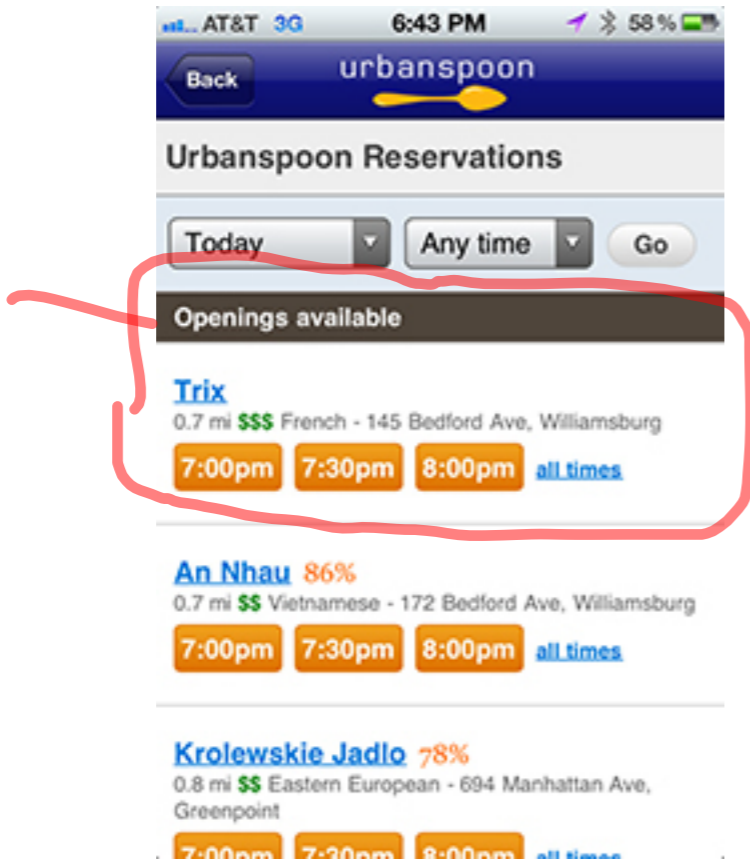

Large icon navigation

Area for tips from City Eats or a new instant deal or a notification area

Simple "add" list

Offers grouped together and language

"Open Now" - need quick answer

Local photos of food from local restaurants

Reviewed icon could be a sponsored review trigger

the add-on share screen all in one place

Reserve your table at
TRIX
145 Bedford Avenue
New York, NY 11211
(347) 599-0702

A table for 2 at 7:00pm is available!

Contact info

Tell us who the reservation is for and how we can reach you.

- Bagelteria** ★★★★★
483 Grand St (Union Ave & Grand St)
Est pickup time: 15-20 | 0.40 M away
- Frankie's** ★★★★★
490 Humboldt St (Humboldt St. & Ri...)
Est pickup time: 20-25 | 0.28 M away
- Garden Grill** ★★★★★
318 Graham Ave (Ainslie/devoe)
Est pickup time: 15-20 | 0.18 M away
- Kollege Diner** ★★★★★

Minimum Rating

★★★★★

Restaurants Within

0.1 mi 0.25 mi 0.5 mi 1 mi 5 mi

Food Ready Within

10 min 15 min 30 min 45 min

Cuisine Type

All