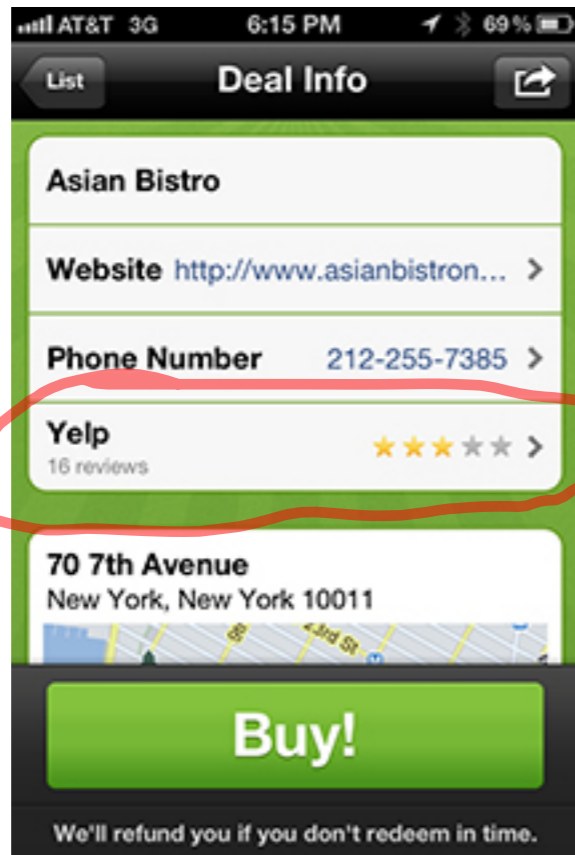

Scrolling navigation

Click icon and note or reminder

Familiar and trusted partners

Large images

Nice simple large icons

Large images

Language

Simple, non-scrolling Form

Large icon navigation

Area for tips from City Eats or a new instant deal or a notification area

Simple "add" list

Offers grouped together and language

"Open Now" - need quick answer

Local photos of food from local restaurants

Reviewed icon could be a sponsored review trigger

the add-on share screen all in one place

Reserve your table at
TRIX
145 Bedford Avenue
New York, NY 11211
(347) 599-0702

A table for 2 at 7:00pm is available!