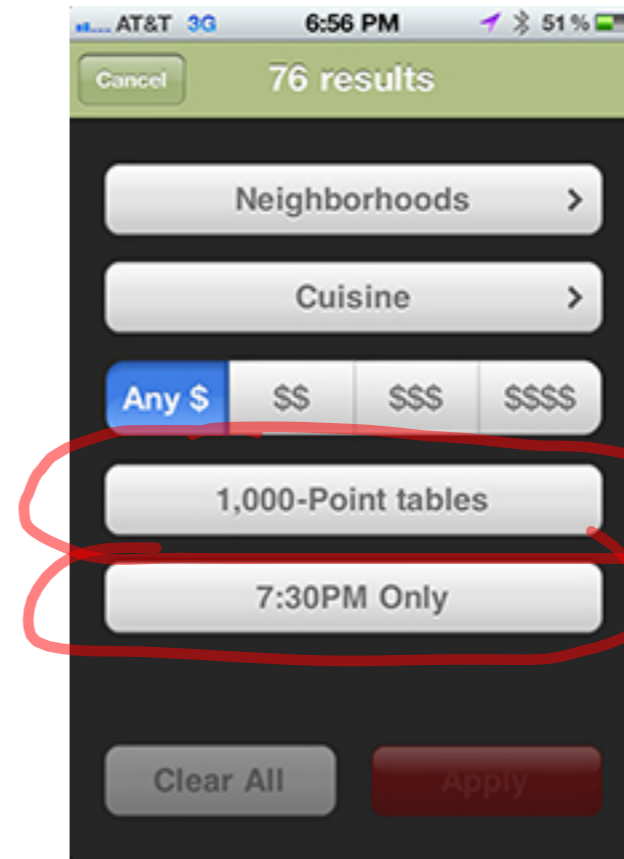

Contact info

Tell us who the reservation is for and how we can reach you.

- Bagelteria** ★★★★★
483 Grand St (Union Ave & Grand St)
Est pickup time: 15-20 | 0.40 M away
- Frankie's** ★★★★★
490 Humboldt St (Humboldt St. & Ri...)
Est pickup time: 20-25 | 0.28 M away
- Garden Grill** ★★★★★
318 Graham Ave (Ainslie/devoe)
Est pickup time: 15-20 | 0.18 M away
- Kollege Diner** ★★★★★

Minimum Rating

★★★★★

Restaurants Within

0.1 mi 0.25 mi 0.5 mi 1 mi 5 mi

Food Ready Within

10 min 15 min 30 min 45 min

Cuisine Type

All