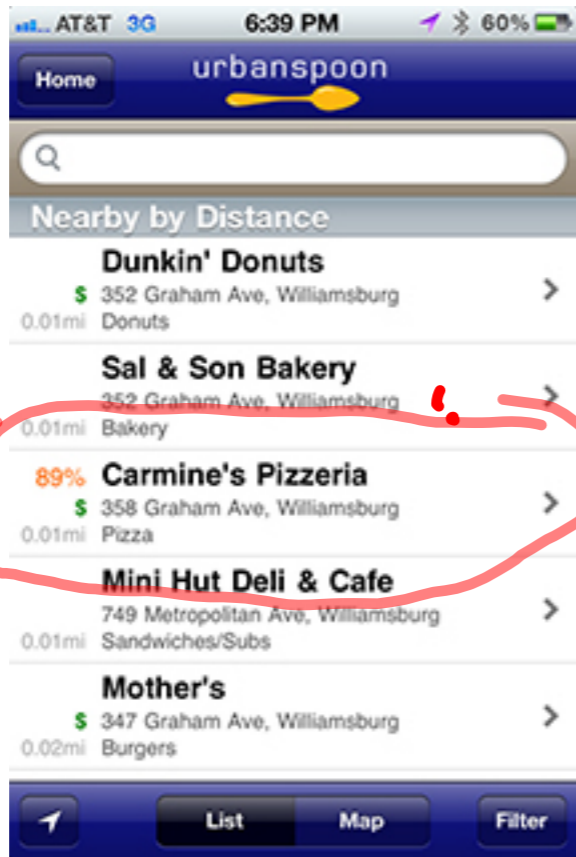

Large icon navigation

Area for tips from City Eats or a new instant deal or a notification area

Simple "add" list

Offers grouped together and language

"Open Now" - need quick answer

Local photos of food from local restaurants

Reviewed icon could be a sponsored review trigger

the add-on share screen all in one place

Reserve your table at
TRIX
145 Bedford Avenue
New York, NY 11211
(347) 599-0702

A table for 2 at 7:00pm is available!

Contact info

Tell us who the reservation is for and how we can reach you.

- Bagelteria** ★★★★★
483 Grand St (Union Ave & Grand St)
Est pickup time: 15-20 | 0.40 M away
- Frankie's** ★★★★★
490 Humboldt St (Humboldt St. & Ri...)
Est pickup time: 20-25 | 0.28 M away
- Garden Grill** ★★★★★
318 Graham Ave (Ainslie/devoe)
Est pickup time: 15-20 | 0.18 M away
- Kollege Diner** ★★★★★