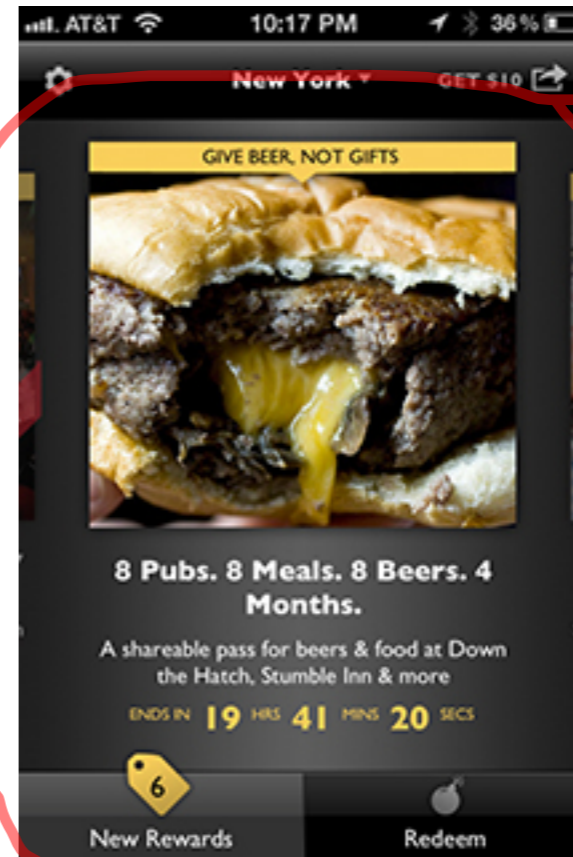

Contact info

Tell us who the reservation is for and how we can reach you.

- Bagelteria** ★★★★★
483 Grand St (Union Ave & Grand St)
Est pickup time: 15-20 | 0.40 M away
- Frankie's** ★★★★★
490 Humboldt St (Humboldt St. & Ri...)
Est pickup time: 20-25 | 0.28 M away
- Garden Grill** ★★★★★
318 Graham Ave (Ainslie/devoe)
Est pickup time: 15-20 | 0.18 M away
- Kollege Diner** ★★★★★