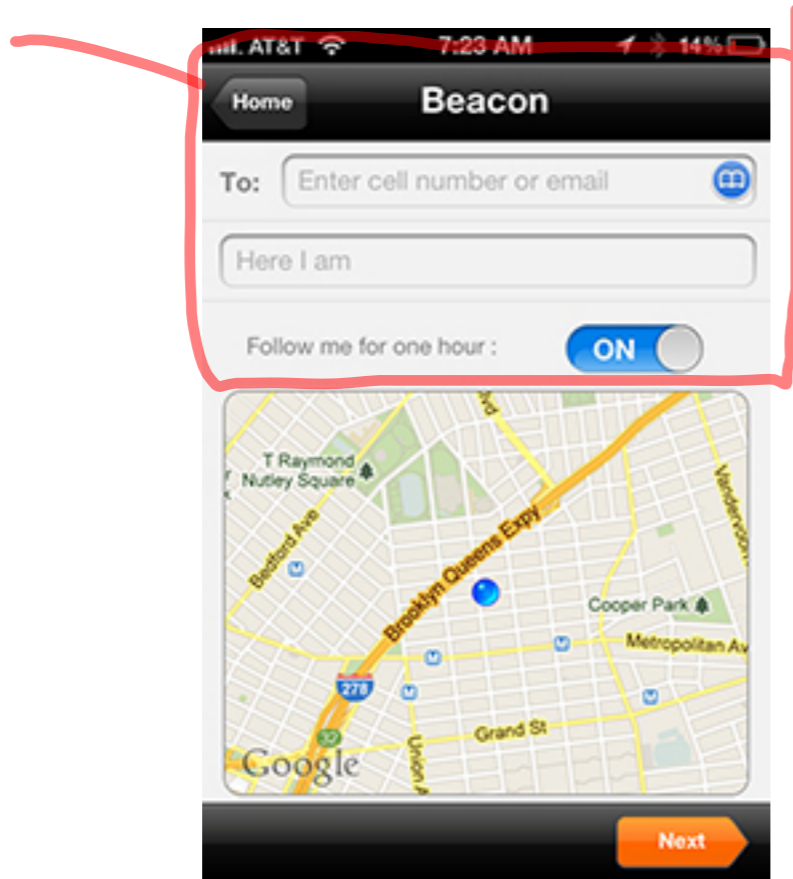

Contact info

Tell us who the reservation is for and how we can reach you.

- Bagelteria** ★★★★★
483 Grand St (Union Ave & Grand St)
Est pickup time: 15-20 | 0.40 M away
- Frankie's** ★★★★★
490 Humboldt St (Humboldt St. & Ri...)
Est pickup time: 20-25 | 0.28 M away
- Garden Grill** ★★★★★
318 Graham Ave (Ainslie/devoe)
Est pickup time: 15-20 | 0.18 M away
- Kollege Diner** ★★★★★