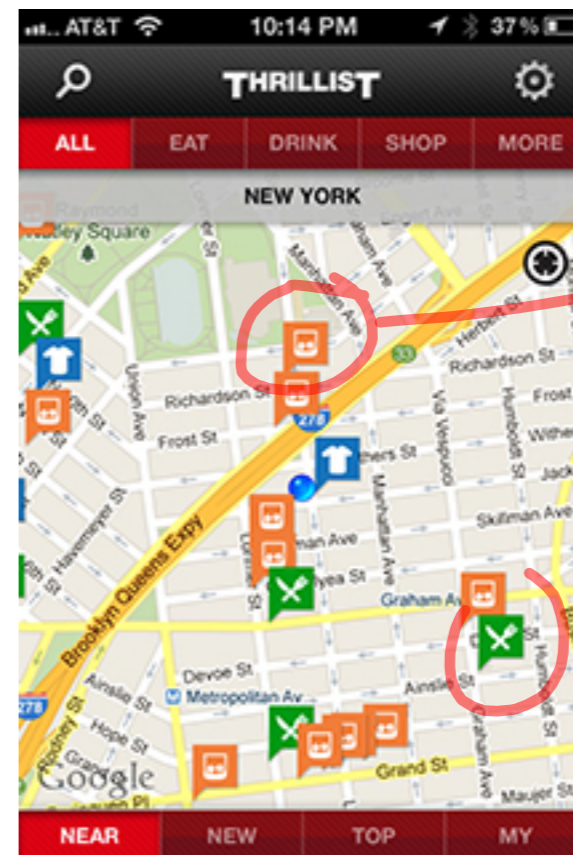

Reviewed icon could be a sponsored review trigger

the add-on share screen all in one place

Reserve your table at
TRIX
145 Bedford Avenue
New York, NY 11211
(347) 599-0702

A table for 2 at 7:00pm is available!

Contact info

Tell us who the reservation is for and how we can reach you.

- Bagelteria** ★★★★★
483 Grand St (Union Ave & Grand St)
Est pickup time: 15-20 | 0.40 M away
- Frankie's** ★★★★★
490 Humboldt St (Humboldt St. & Ri...)
Est pickup time: 20-25 | 0.28 M away
- Garden Grill** ★★★★★
318 Graham Ave (Ainslie/devoe)
Est pickup time: 15-20 | 0.18 M away
- Kollege Diner** ★★★★★

Minimum Rating

★★★★★

Restaurants Within

0.1 mi 0.25 mi 0.5 mi 1 mi 5 mi

Food Ready Within

10 min 15 min 30 min 45 min

Cuisine Type

All

MENUPAGES

RESTAURANT SEARCH

What? e.g., Greek, tacos, Alice's

Where? Current Location

Send Feedback | About

What? e.g., Greek, tacos, Alice's

Where? Current Location

Add Refinements: