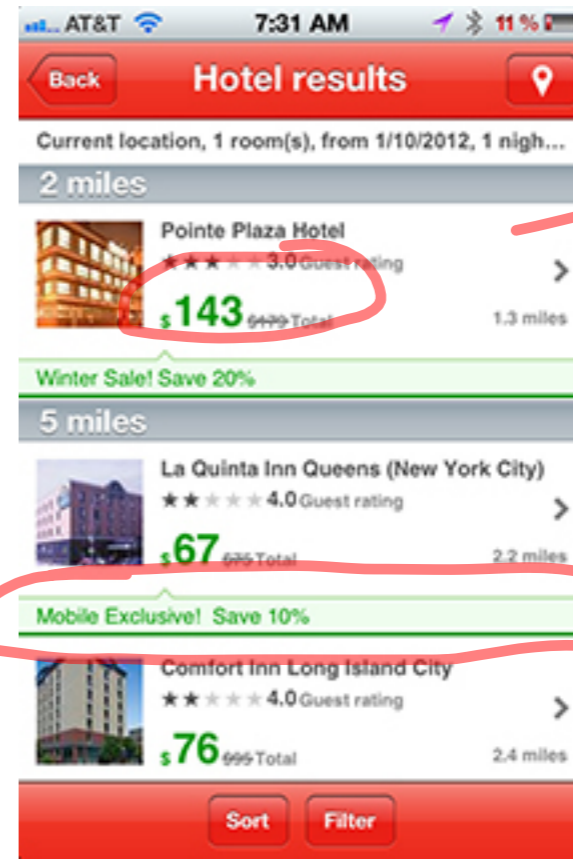

Contact info

Tell us who the reservation is for and how we can reach you.

- Bagelteria** ★★★★★
483 Grand St (Union Ave & Grand St)
Est pickup time: 15-20 | 0.40 M away
- Frankie's** ★★★★★
490 Humboldt St (Humboldt St. & Ri...)
Est pickup time: 20-25 | 0.28 M away
- Garden Grill** ★★★★★
318 Graham Ave (Ainslie/devoe)
Est pickup time: 15-20 | 0.18 M away
- Kollege Diner** ★★★★★