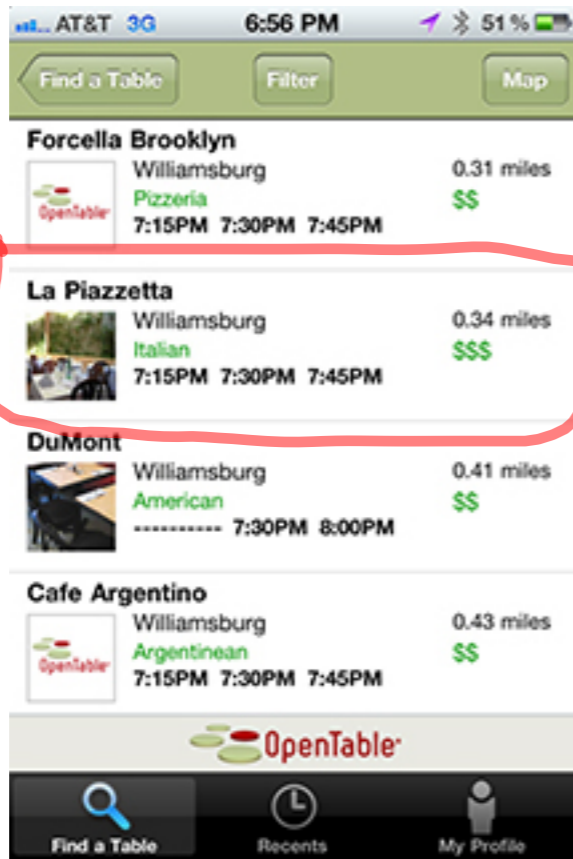

Reviewed icon could be a sponsored review trigger

the add-on share screen all in one place

Reserve your table at
TRIX
145 Bedford Avenue
New York, NY 11211
(347) 599-0702

A table for 2 at 7:00pm is available!

Contact info

Tell us who the reservation is for and how we can reach you.

- Bagelteria** ★★★★★
483 Grand St (Union Ave & Grand St)
Est pickup time: 15-20 | 0.40 M away
- Frankie's** ★★★★★
490 Humboldt St (Humboldt St. & Ri...)
Est pickup time: 20-25 | 0.28 M away
- Garden Grill** ★★★★★
318 Graham Ave (Ainslie/devoe)
Est pickup time: 15-20 | 0.18 M away
- Kollege Diner** ★★★★★

Minimum Rating

★★★★★

Restaurants Within

0.1 mi 0.25 mi 0.5 mi 1 mi 5 mi

Food Ready Within

10 min 15 min 30 min 45 min

Cuisine Type

All

MENUPAGES

RESTAURANT SEARCH

What? e.g., Greek, tacos, Alice's

Where? Current Location

Send Feedback | About

What? e.g., Greek, tacos, Alice's

Where? Current Location

Add Refinements: