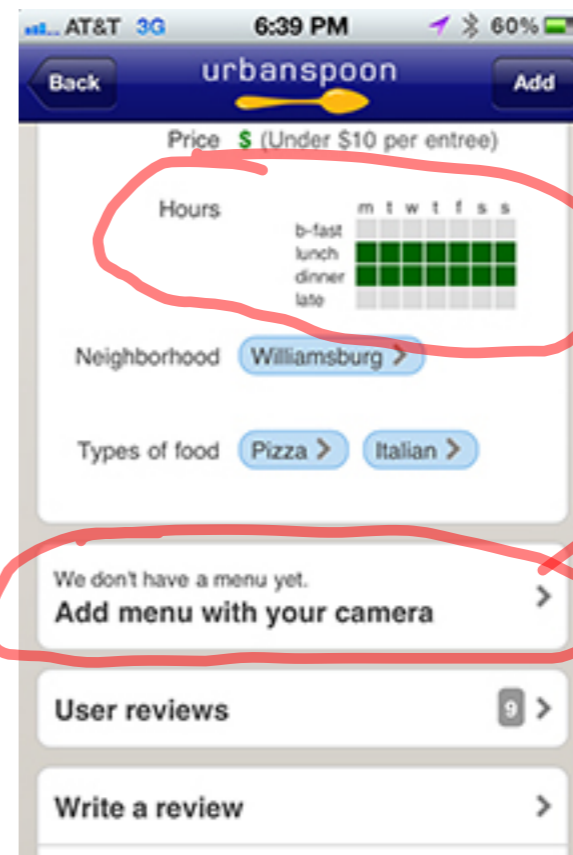

Scrolling navigation

Click icon and note or reminder

Familiar and trusted partners

Large images

Nice simple large icons

Large images

Language

Simple, non-scrolling Form

Large icon navigation

Area for tips from City Eats or a new instant deal or a notification area

Simple "add" list

Offers grouped together and language

"Open Now" - need quick answer

Local photos of food from local restaurants

Reviewed icon could be a sponsored review trigger

the add-on share screen all in one place

Reserve your table at
TRIX
145 Bedford Avenue
New York, NY 11211
(347) 599-0702

A table for 2 at 7:00pm is available!