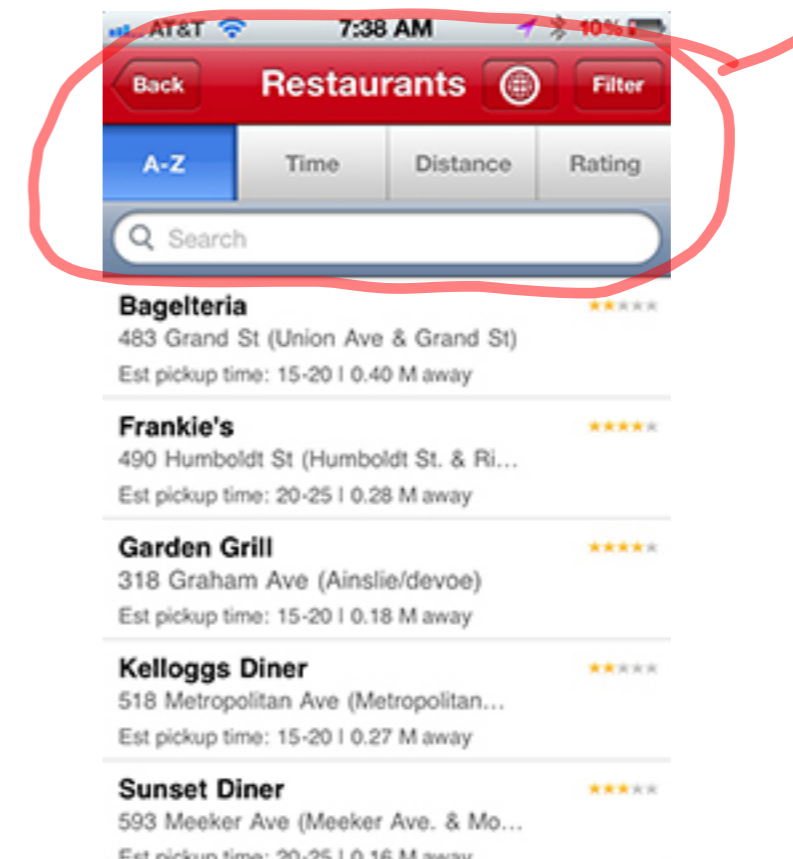

Large icon navigation

Area for tips from City Eats or a new instant deal or a notification area

Simple "add" list

Offers grouped together and language

"Open Now" - need quick answer

Local photos of food from local restaurants

Contact info

Tell us who the reservation is for and how we can reach you.

- Bagelteria** ★★★★★
483 Grand St (Union Ave & Grand St)
Est pickup time: 15-20 | 0.40 M away
- Frankie's** ★★★★★
490 Humboldt St (Humboldt St. & Ri...)
Est pickup time: 20-25 | 0.28 M away
- Garden Grill** ★★★★★
318 Graham Ave (Ainslie/devoe)
Est pickup time: 15-20 | 0.18 M away
- Kollege Diner** ★★★★★

Minimum Rating

★★★★★

Restaurants Within

0.1 mi 0.25 mi 0.5 mi 1 mi 5 mi

Food Ready Within

10 min 15 min 30 min 45 min

Cuisine Type

All