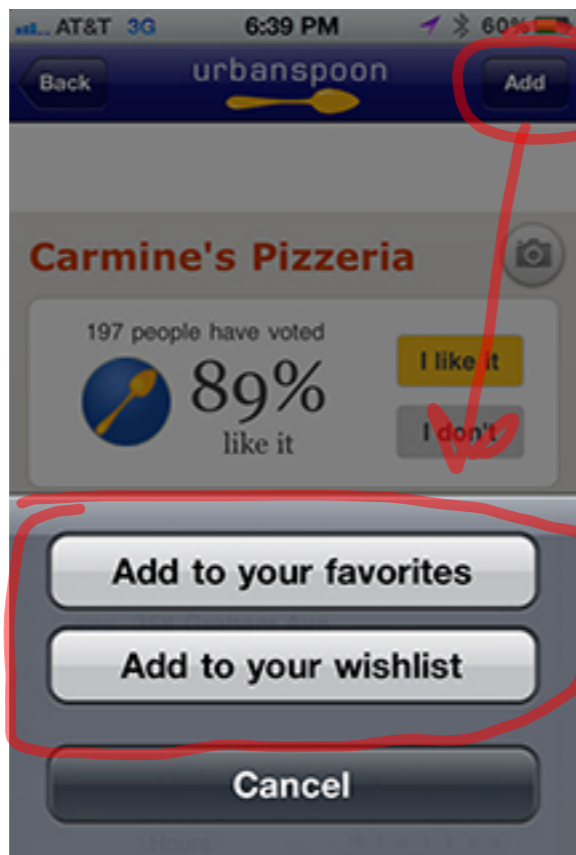

Scrolling navigation

Click icon and note or reminder

Familiar and trusted partners

Large images

Nice simple large icons

Large images

Language

Simple, non-scrolling Form

Large icon navigation

Area for tips from City Eats or a new instant deal or a notification area

Simple "add" list

Offers grouped together and language

"Open Now" - need quick answer

Local photos of food from local restaurants

Reviewed icon could be a sponsored review trigger

the add-on share screen all in one place

Reserve your table at
TRIX
145 Bedford Avenue
New York, NY 11211
(347) 599-0702

A table for 2 at 7:00pm is available!