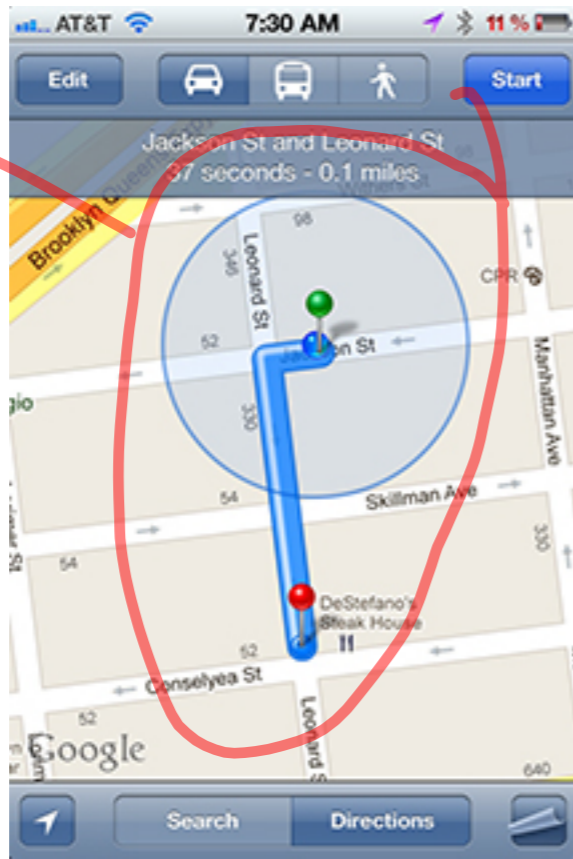

Reviewed icon could be a sponsored review trigger

the add-on share screen all in one place

Reserve your table at
TRIX
145 Bedford Avenue
New York, NY 11211
(347) 599-0702

A table for 2 at 7:00pm is available!

Contact info

Tell us who the reservation is for and how we can reach you.

- Bagelteria** ★★★★★
483 Grand St (Union Ave & Grand St)
Est pickup time: 15-20 | 0.40 M away
- Frankie's** ★★★★★
490 Humboldt St (Humboldt St. & Ri...)
Est pickup time: 20-25 | 0.28 M away
- Garden Grill** ★★★★★
318 Graham Ave (Ainslie/devoe)
Est pickup time: 15-20 | 0.18 M away
- Kollege Diner** ★★★★★