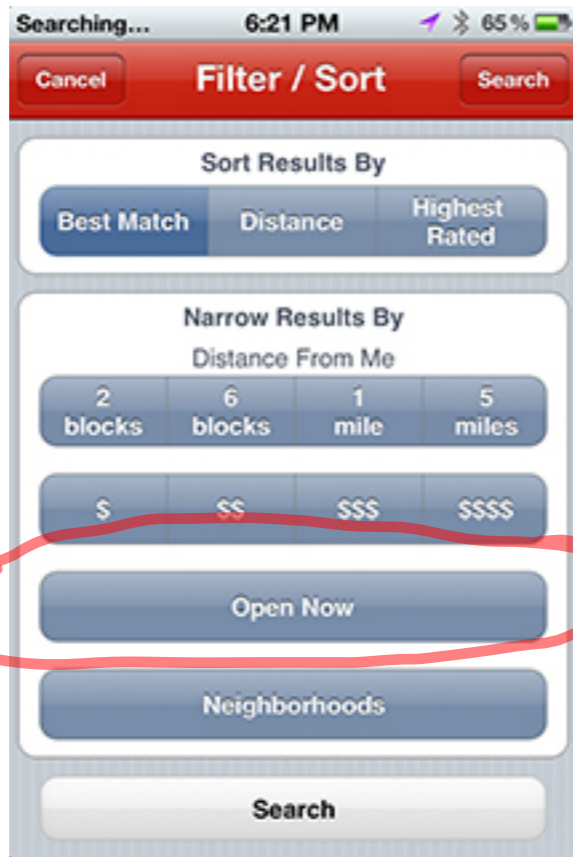

"Open Now" - need quick answer