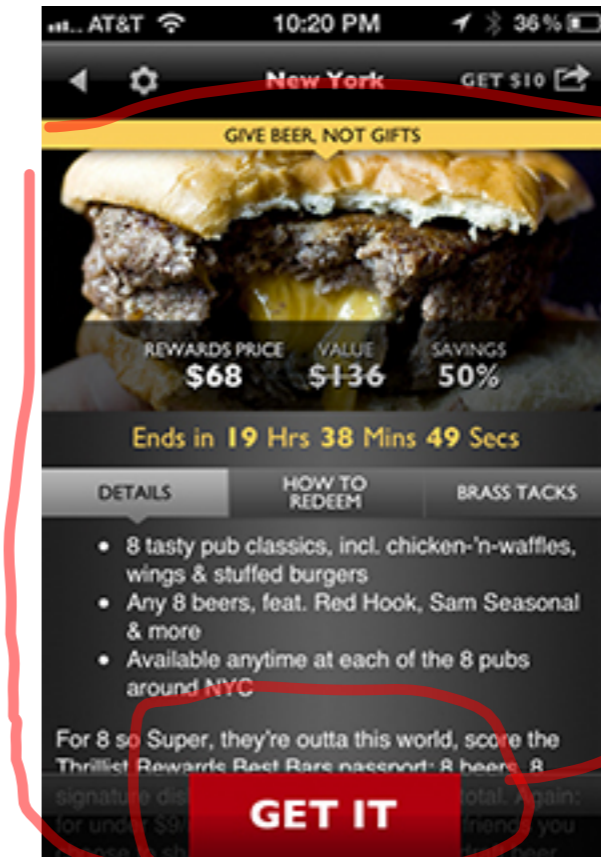

Contact info

Tell us who the reservation is for and how we can reach you.

- Bagelteria** ★★★★★
483 Grand St (Union Ave & Grand St)
Est pickup time: 15-20 | 0.40 M away
- Frankie's** ★★★★★
490 Humboldt St (Humboldt St. & Ri...)
Est pickup time: 20-25 | 0.28 M away
- Garden Grill** ★★★★★
318 Graham Ave (Ainslie/devoe)
Est pickup time: 15-20 | 0.18 M away
- Kollege Diner** ★★★★★

Minimum Rating

★★★★★

Restaurants Within

0.1 mi 0.25 mi 0.5 mi 1 mi 5 mi

Food Ready Within

10 min 15 min 30 min 45 min

Cuisine Type

All