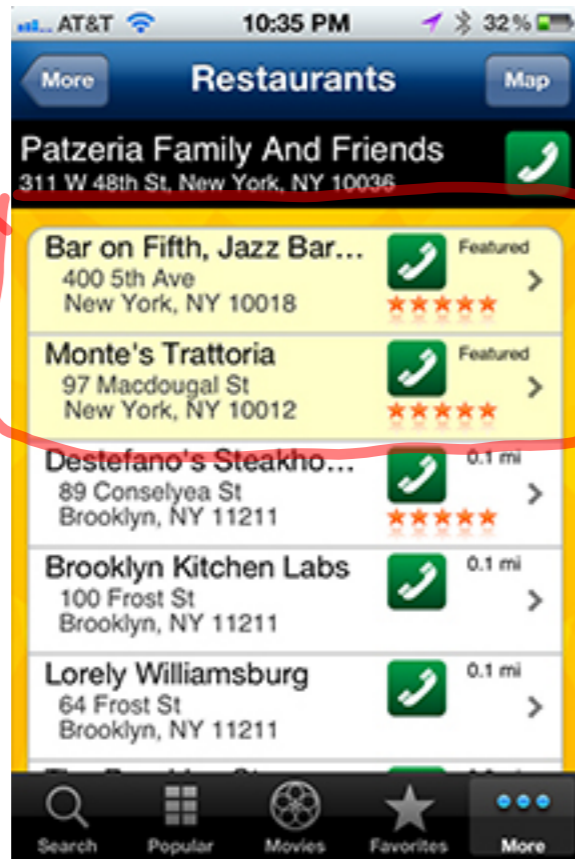

Large icon navigation

Area for tips from City Eats or a new instant deal or a notification area

Simple "add" list

Offers grouped together and language

"Open Now" - need quick answer

Local photos of food from local restaurants

Reviewed icon could be a sponsored review trigger

the add-on share screen all in one place

Reserve your table at
TRIX
145 Bedford Avenue
New York, NY 11211
(347) 599-0702

A table for 2 at 7:00pm is available!

Contact info

Tell us who the reservation is for and how we can reach you.

- Bagelteria** ★★★★★
483 Grand St (Union Ave & Grand St)
Est pickup time: 15-20 | 0.40 M away
- Frankie's** ★★★★★
490 Humboldt St (Humboldt St. & Ri...)
Est pickup time: 20-25 | 0.28 M away
- Garden Grill** ★★★★★
318 Graham Ave (Ainslie/devoe)
Est pickup time: 15-20 | 0.18 M away
- Kollege Diner** ★★★★★

Minimum Rating

★★★★★

Restaurants Within

0.1 mi 0.25 mi 0.5 mi 1 mi 5 mi

Food Ready Within

10 min 15 min 30 min 45 min

Cuisine Type

All