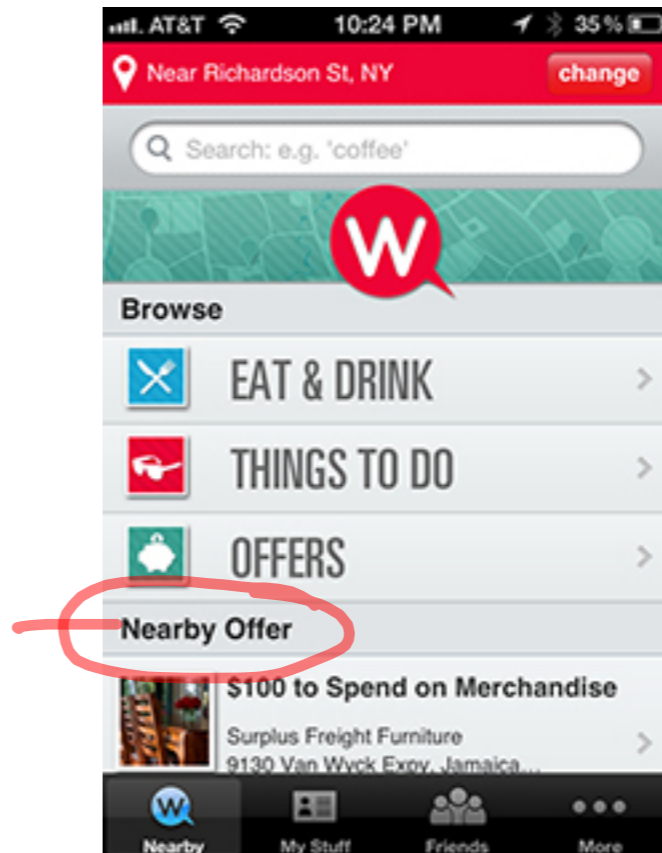

Contact info

Tell us who the reservation is for and how we can reach you.

- Bagelteria** ★★★★★
483 Grand St (Union Ave & Grand St)
Est pickup time: 15-20 | 0.40 M away
- Frankie's** ★★★★★
490 Humboldt St (Humboldt St. & Ri...)
Est pickup time: 20-25 | 0.28 M away
- Garden Grill** ★★★★★
318 Graham Ave (Ainslie/devoe)
Est pickup time: 15-20 | 0.18 M away
- Kollege Diner** ★★★★★