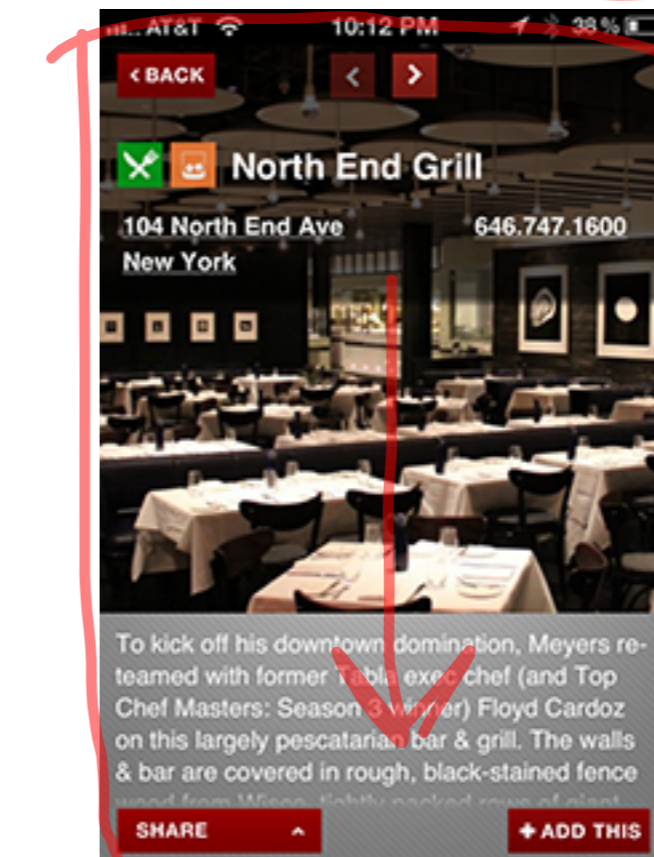

Reviewed icon could be a sponsored review trigger

the add-on share screen all in one place

Reserve your table at
TRIX
145 Bedford Avenue
New York, NY 11211
(347) 599-0702

A table for 2 at 7:00pm is available!

Contact info

Tell us who the reservation is for and how we can reach you.

- Bagelteria** ★★★★★
483 Grand St (Union Ave & Grand St)
Est pickup time: 15-20 | 0.40 M away
- Frankie's** ★★★★★
490 Humboldt St (Humboldt St. & Ri...)
Est pickup time: 20-25 | 0.28 M away
- Garden Grill** ★★★★★
318 Graham Ave (Ainslie/devoe)
Est pickup time: 15-20 | 0.18 M away
- Kollege Diner** ★★★★★