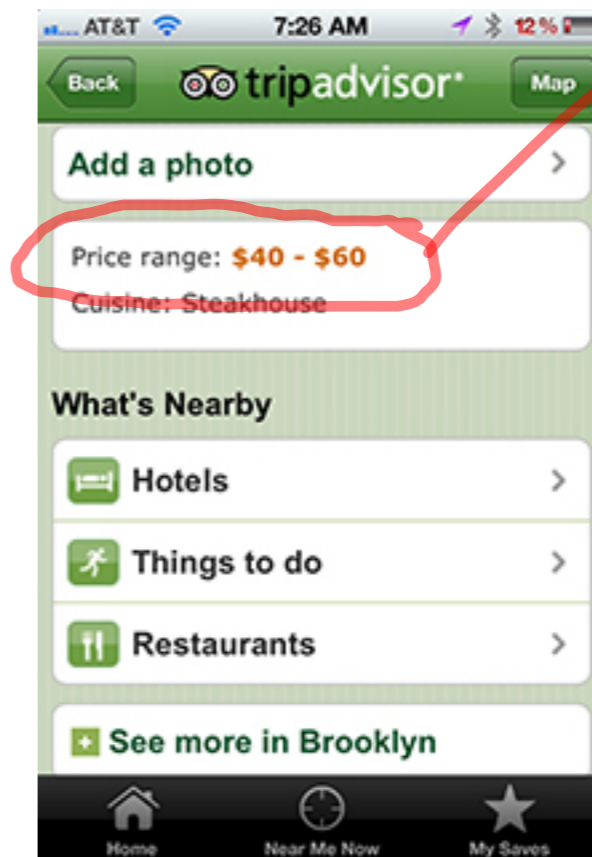

Contact info

Tell us who the reservation is for and how we can reach you.

- Bagelteria** ★★★★★
483 Grand St (Union Ave & Grand St)
Est pickup time: 15-20 | 0.40 M away
- Frankie's** ★★★★★
490 Humboldt St (Humboldt St. & Ri...)
Est pickup time: 20-25 | 0.28 M away
- Garden Grill** ★★★★★
318 Graham Ave (Ainslie/devoe)
Est pickup time: 15-20 | 0.18 M away
- Kollege Diner** ★★★★★