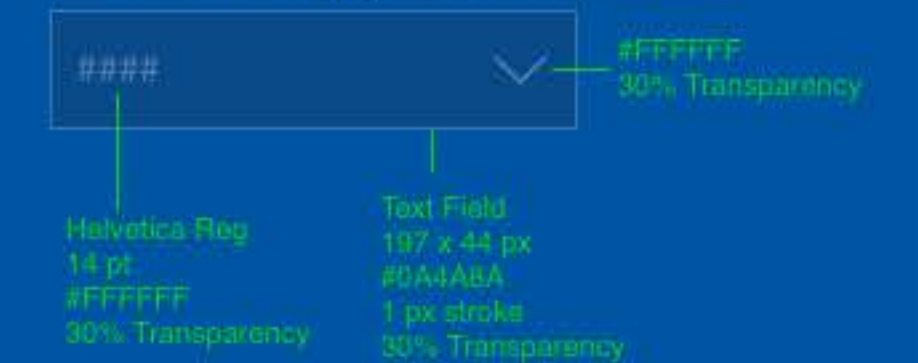

Disabled / Pre-populated - TBD?