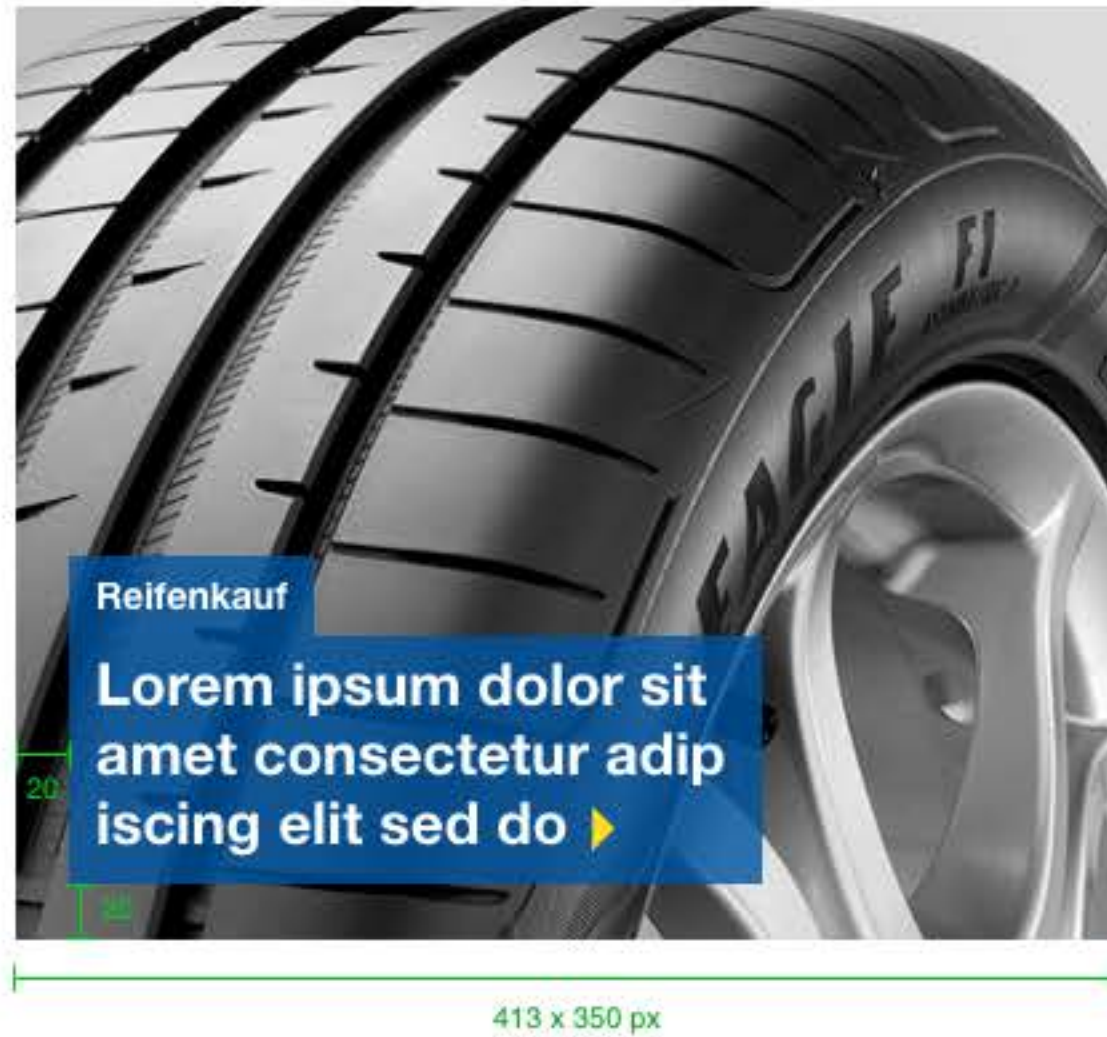

Sed Perspiciatis

V1 - Small size banner

V1 - Medium size

V2 - Medium size

V2 - Small size banner

V2 - Large size banner (option 1)

V2 - Large size banner (option 2)

Tire Selector - Desktop - Specs