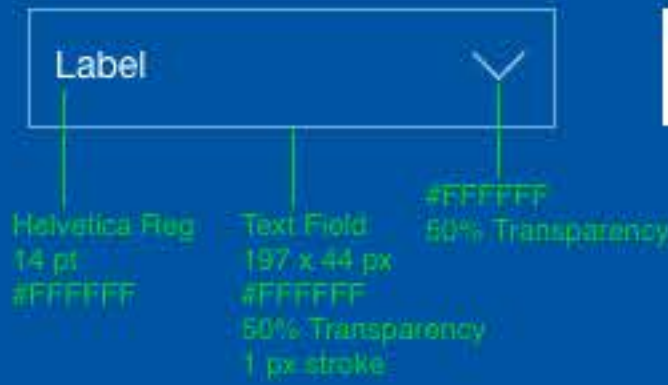

Active / Incomplete

Drop down - Small

Default / Incomplete