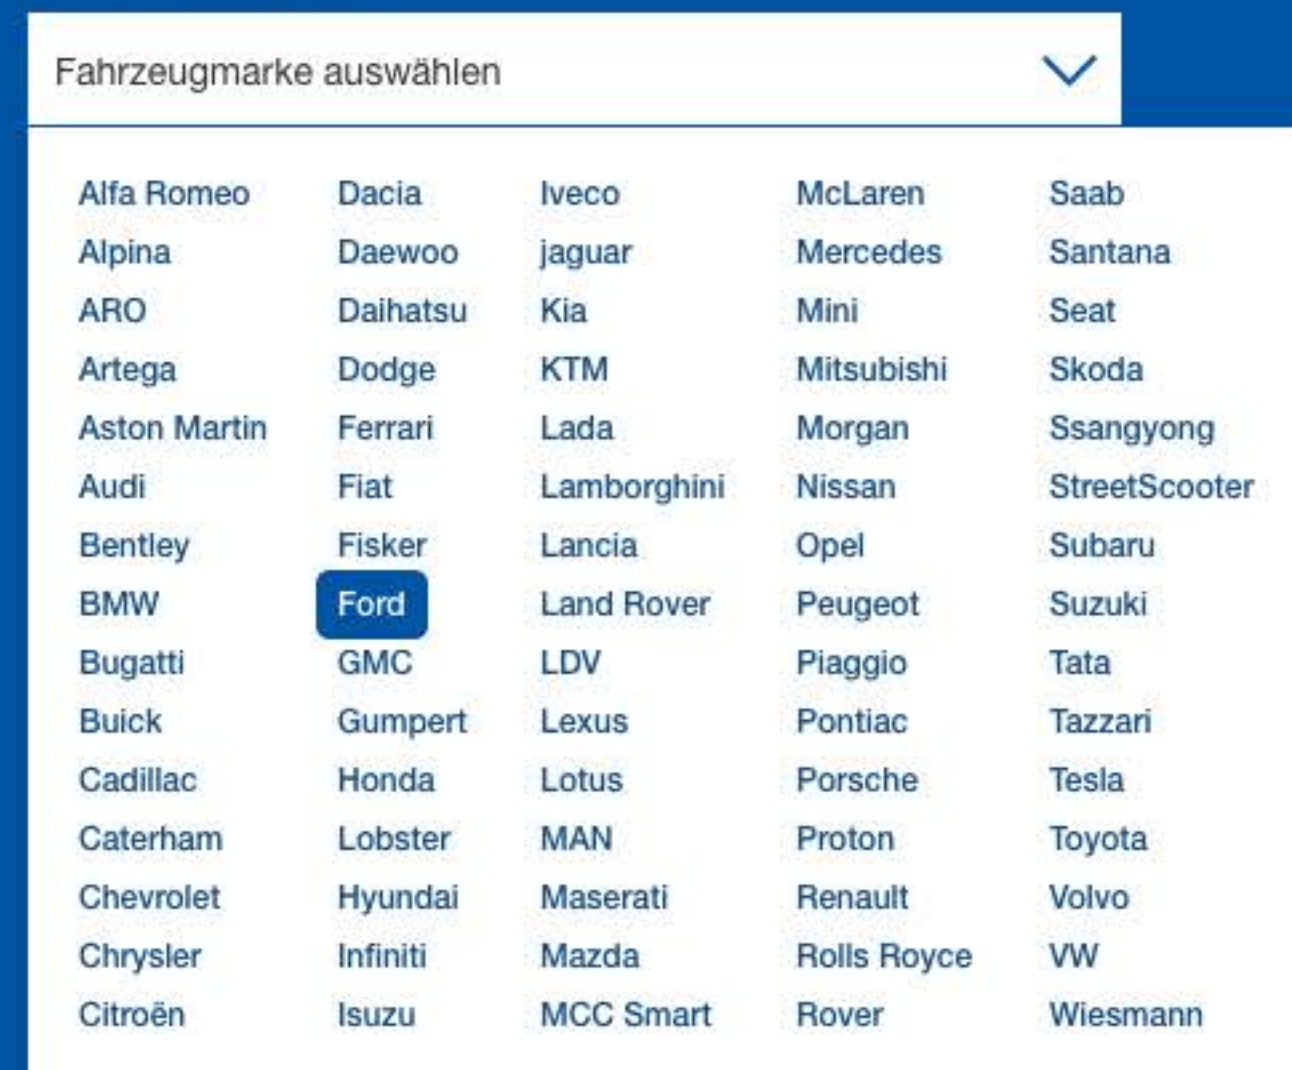

Drop down - Large

Drop down on click

Text Fields

Text Field 1 205 x 44 px, Divider 1 x 44px #333333, Text Field 2 205 x 44 px

Check Box

☐ Ich akzeptiere die Nutzungsbedingungen

☒ Ich akzeptiere die Nutzungsbedingungen

Check Box 20 x 20px, 1 px stroke, #FFFFFF, Helvetica Reg 14 pt, #FFFFFF, Helvetica Reg 14 pt, #FFD700, Check Box Fill 18 x 18px, #FFD700