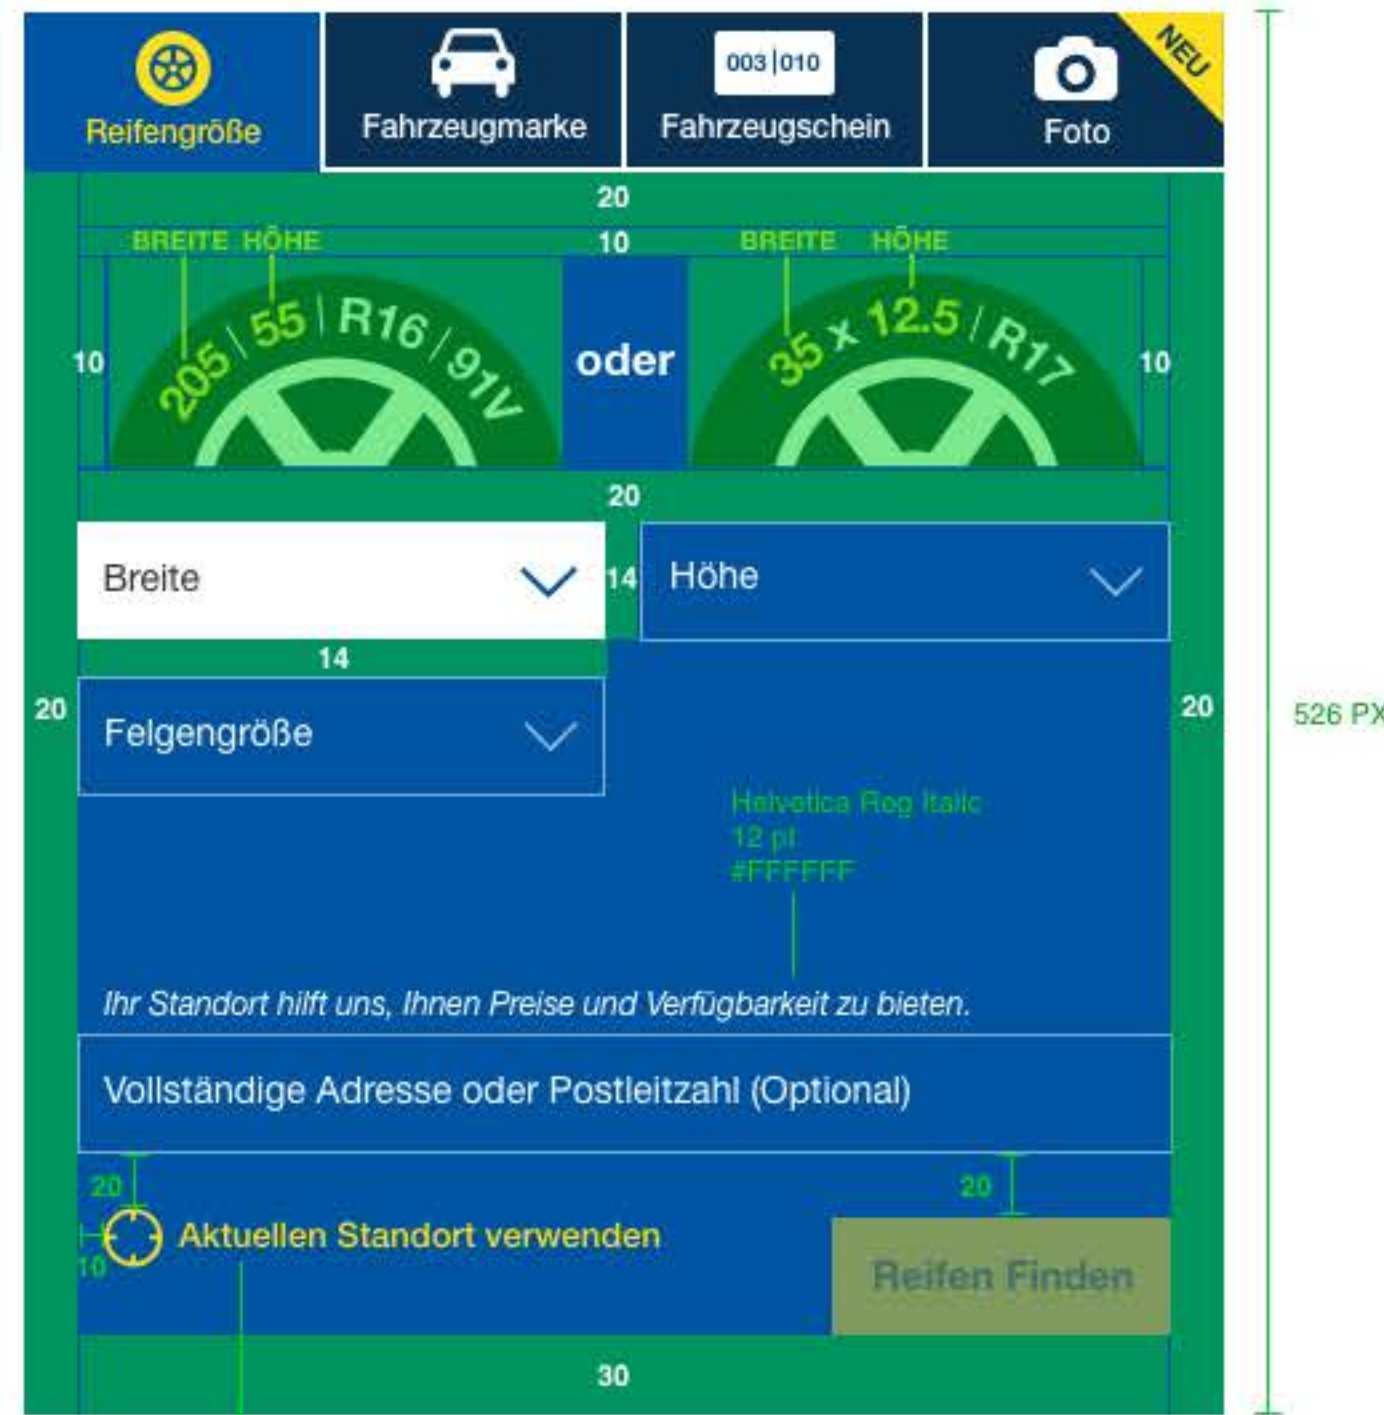

Default / Incomplete