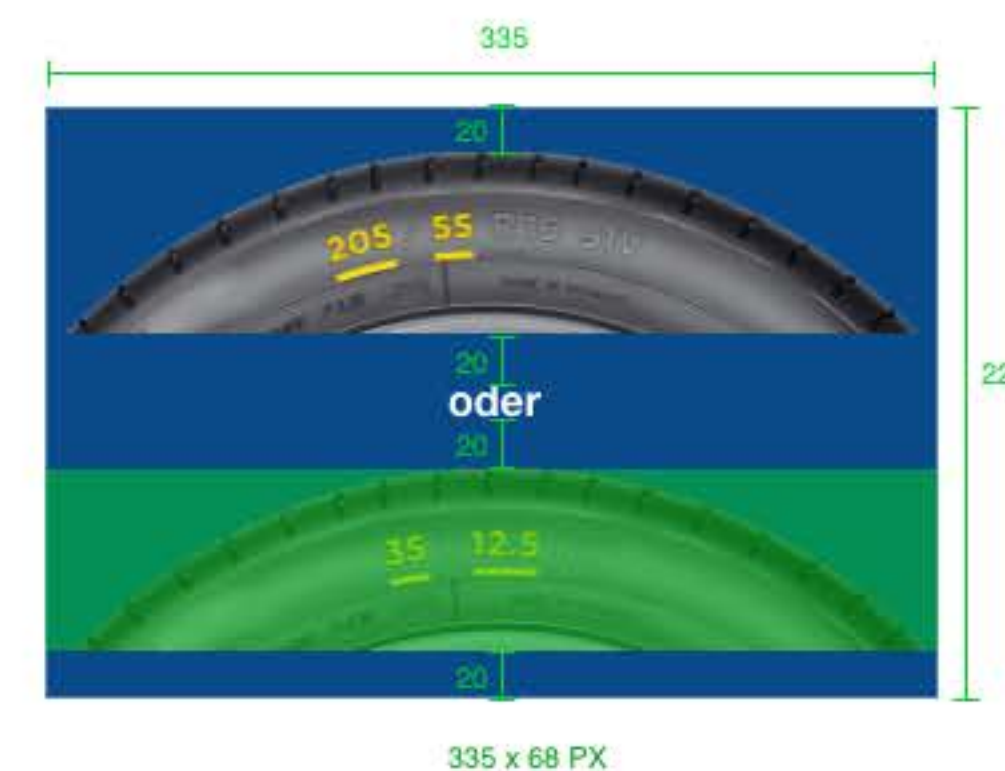

Completed

- If specs are missing, please refer to desktop specs
- Font sizes in text fields are same as desktop