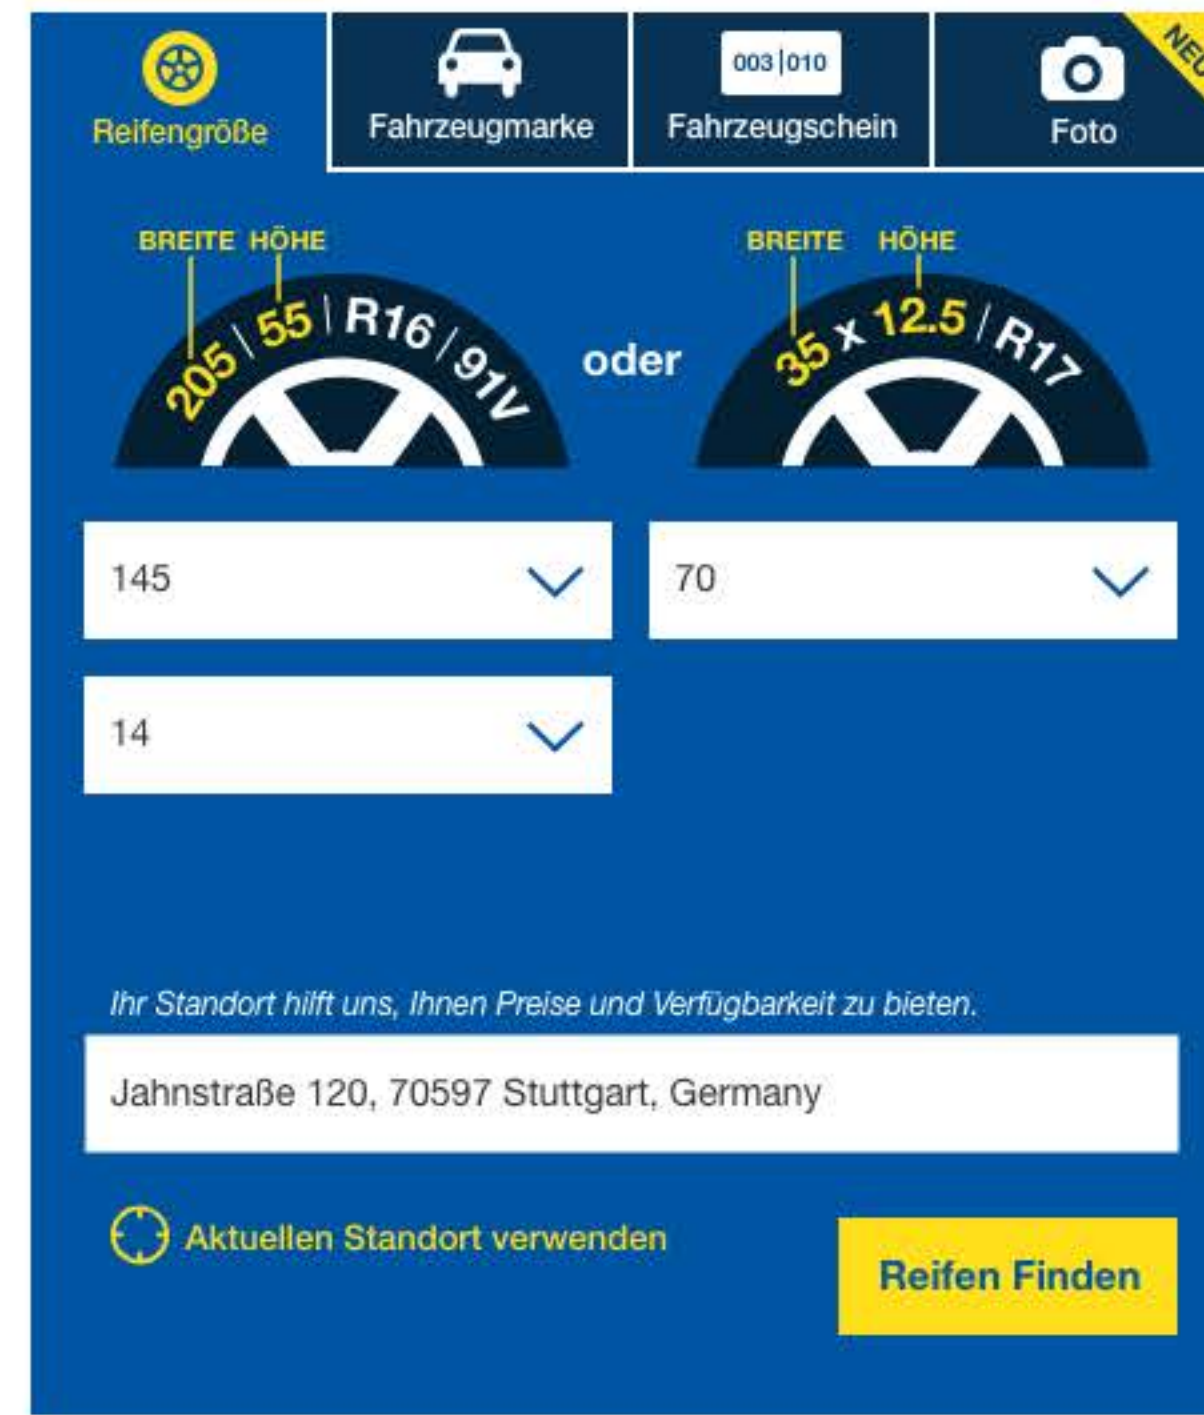

Completed

- All Labels will need to be live text to accommodate multiple languages